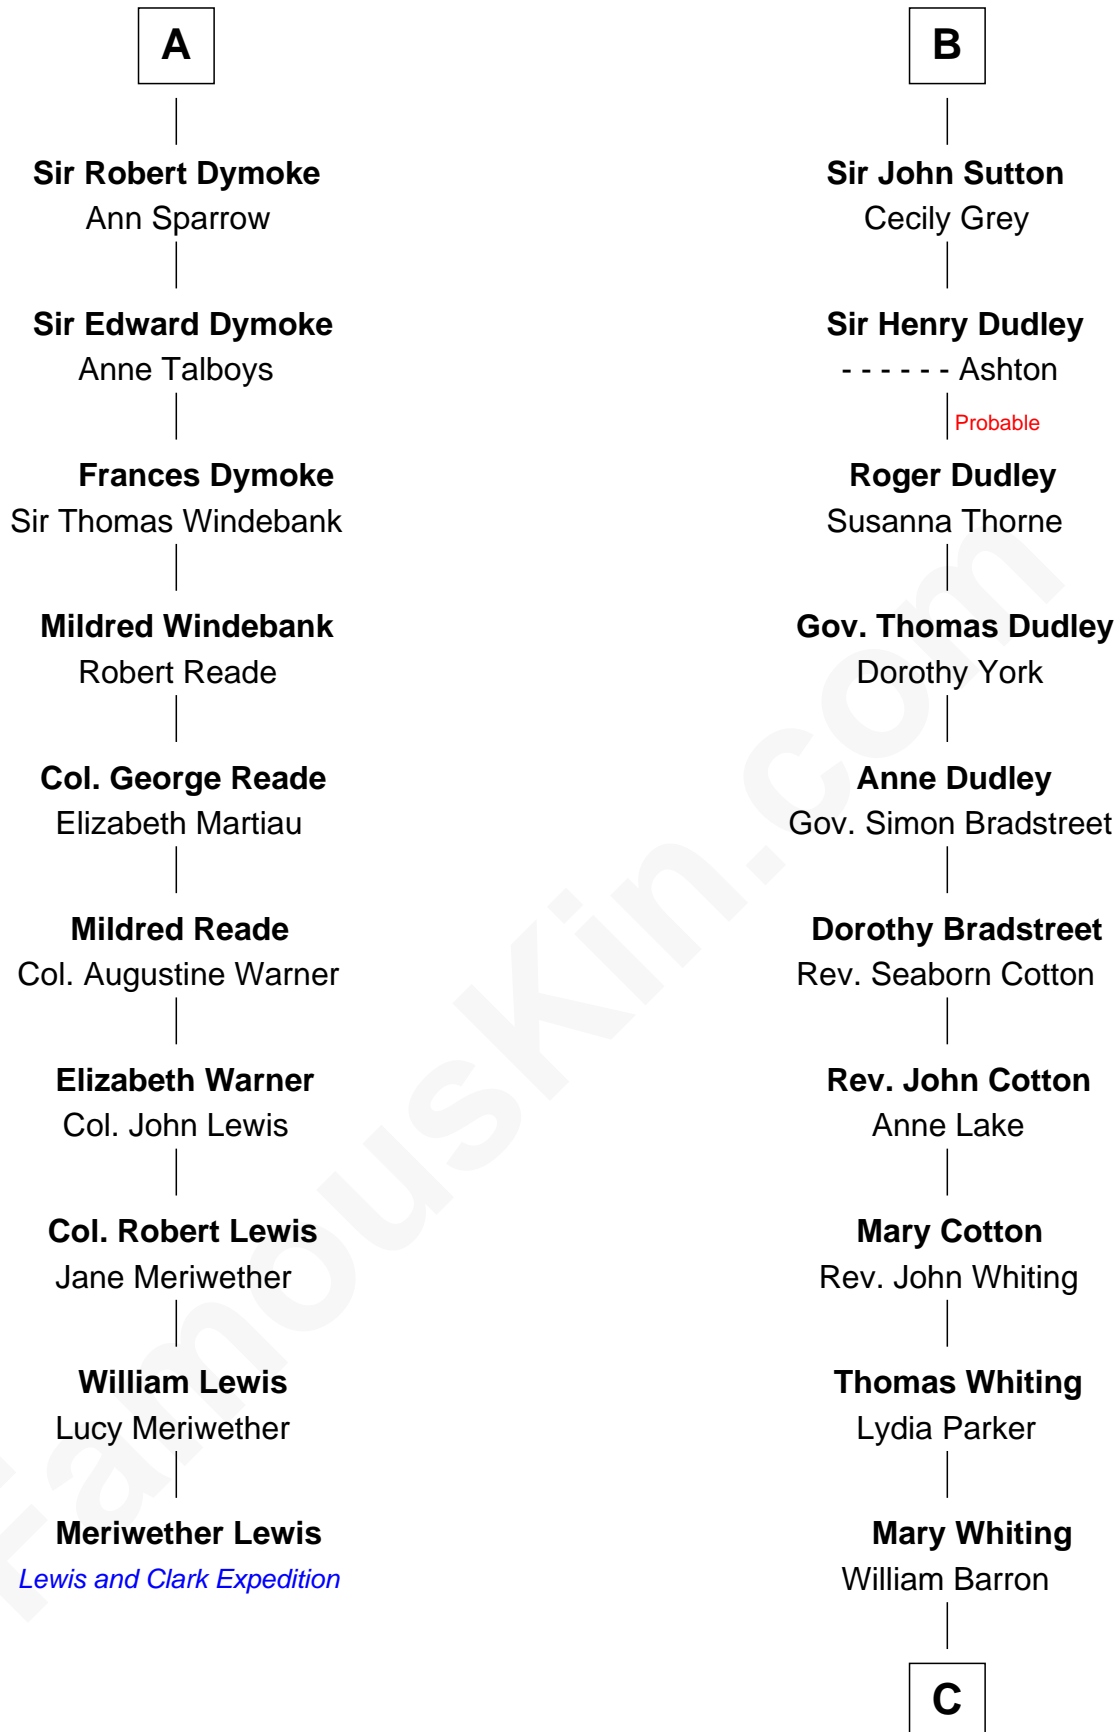

# FamousKin.com Relationship Chart of

**Meriwether Lewis**

*Lewis and Clark Expedition*

16th cousin 4 times removed of

**James Sherman**

*27th U.S. Vice-President*

**Margaret of France**  
Edward I, King of England

Margaret Wake

**Joan Plantagenet**

Thomas Holand

**Sir Thomas de Holand**

Alice Fitzalan

**Eleanor Holand**

Edward Cherleton

**Joyce Cherleton**

Sir John Tiptoft

**Joyce Tiptoft**

Sir Edmund Sutton

**Sir Edward Sutton**

Cecily Willoughby

**B**

**C**

—  
**Mary Augusta Barron**  
Stalham Williams

—  
**Frances Lucretia Williams**  
Richard Winslow Sherman

—  
**Mary Frances Sherman**  
Richard Updike Sherman

—  
**James Sherman**  
*27th U.S. Vice-President*

FamousKin.com