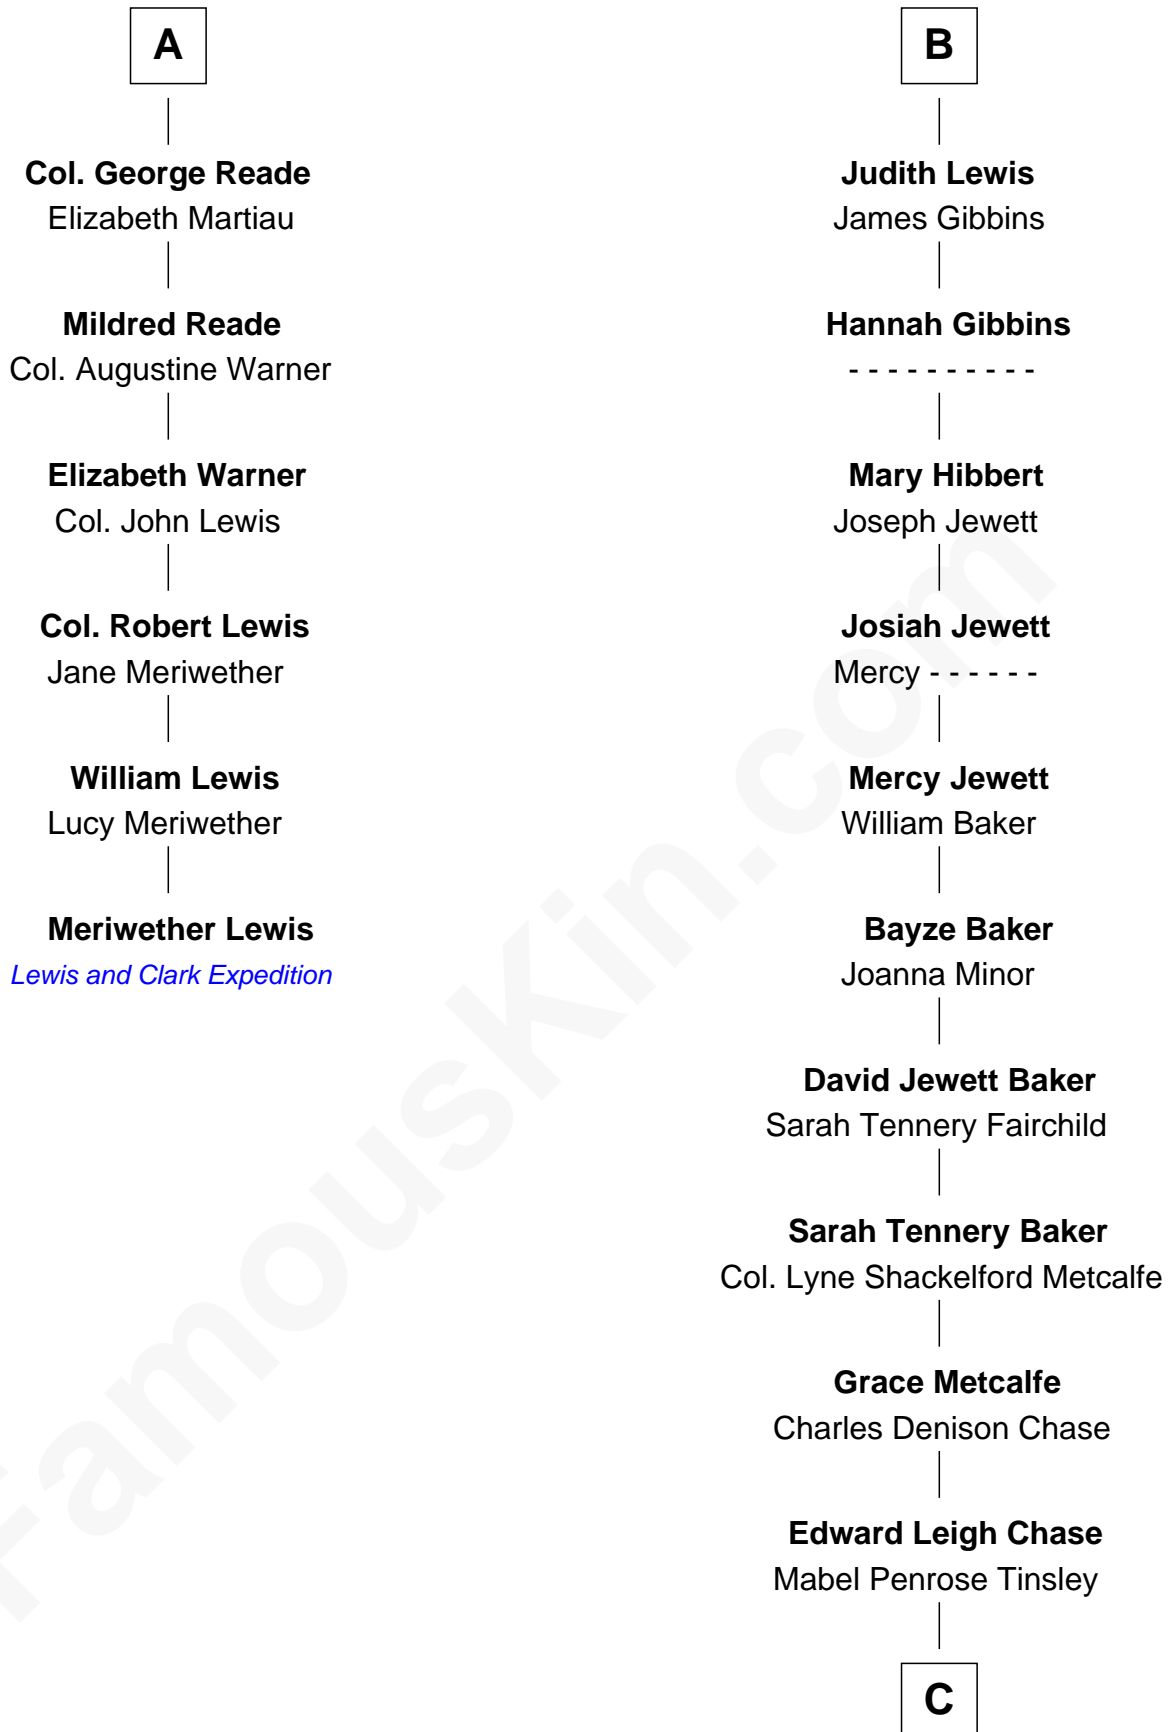

FamousKin.com Relationship Chart of

Meriwether Lewis

Lewis and Clark Expedition

12th cousin 6 times removed of

Chevy Chase

Comedian, Actor and Writer

C

Edward Tinsley Chase
Cathalene Parker Browning