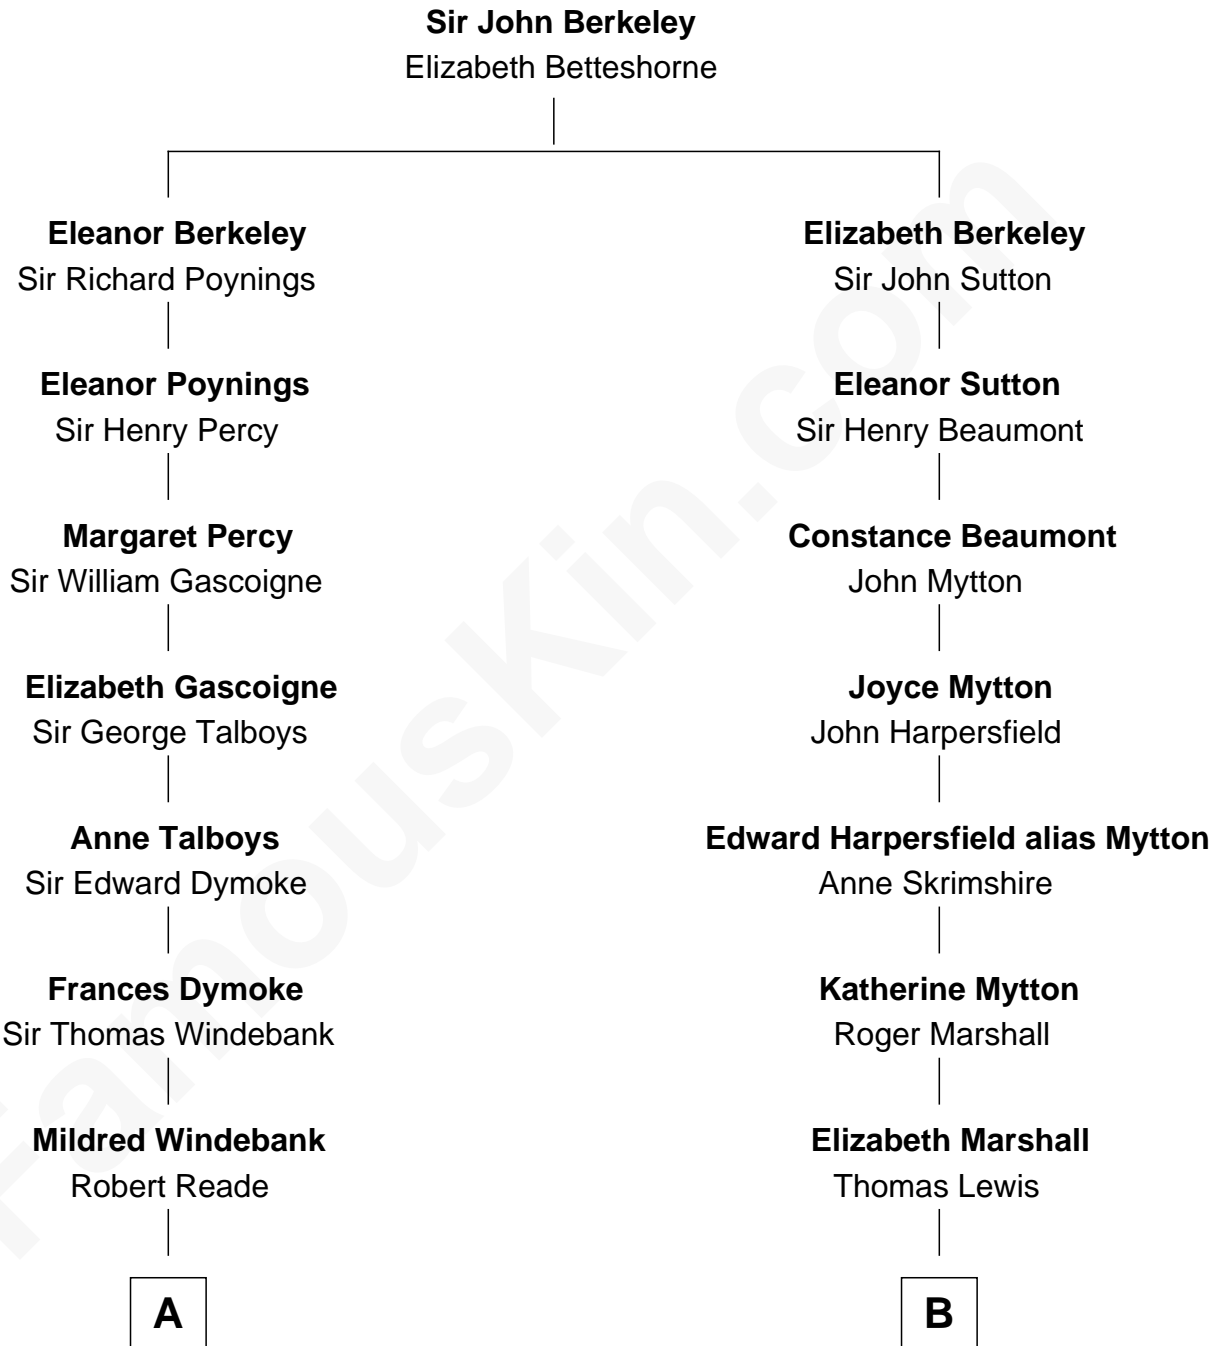

FamousKin.com Relationship Chart of

Meriwether Lewis

Lewis and Clark Expedition

12th cousin 6 times removed of

Chevy Chase

Comedian, Actor and Writer

C

Edward Tinsley Chase
Cathalene Parker Browning