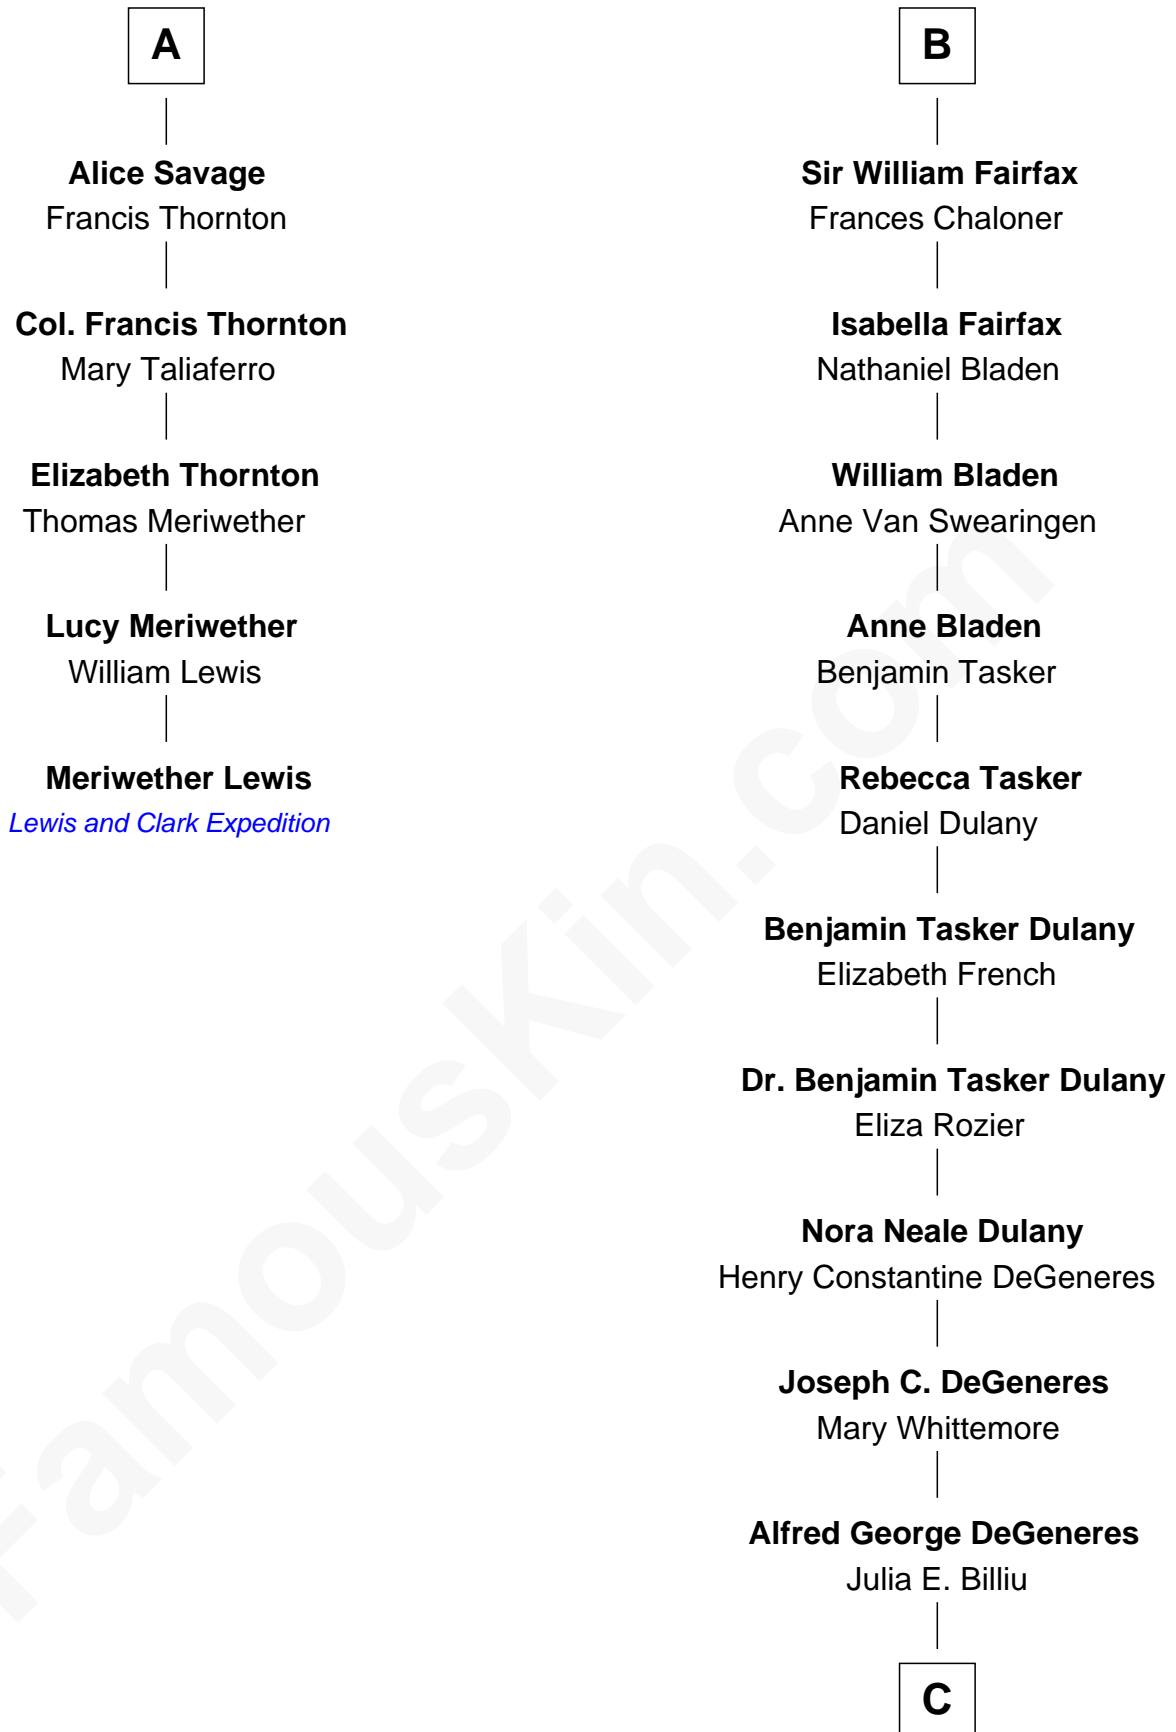

FamousKin.com Relationship Chart of

Meriwether Lewis

Lewis and Clark Expedition

11th cousin 8 times removed of

Ellen DeGeneres

Comedienne and TV Personality

Sir Thomas Stanley

Joan Goushill