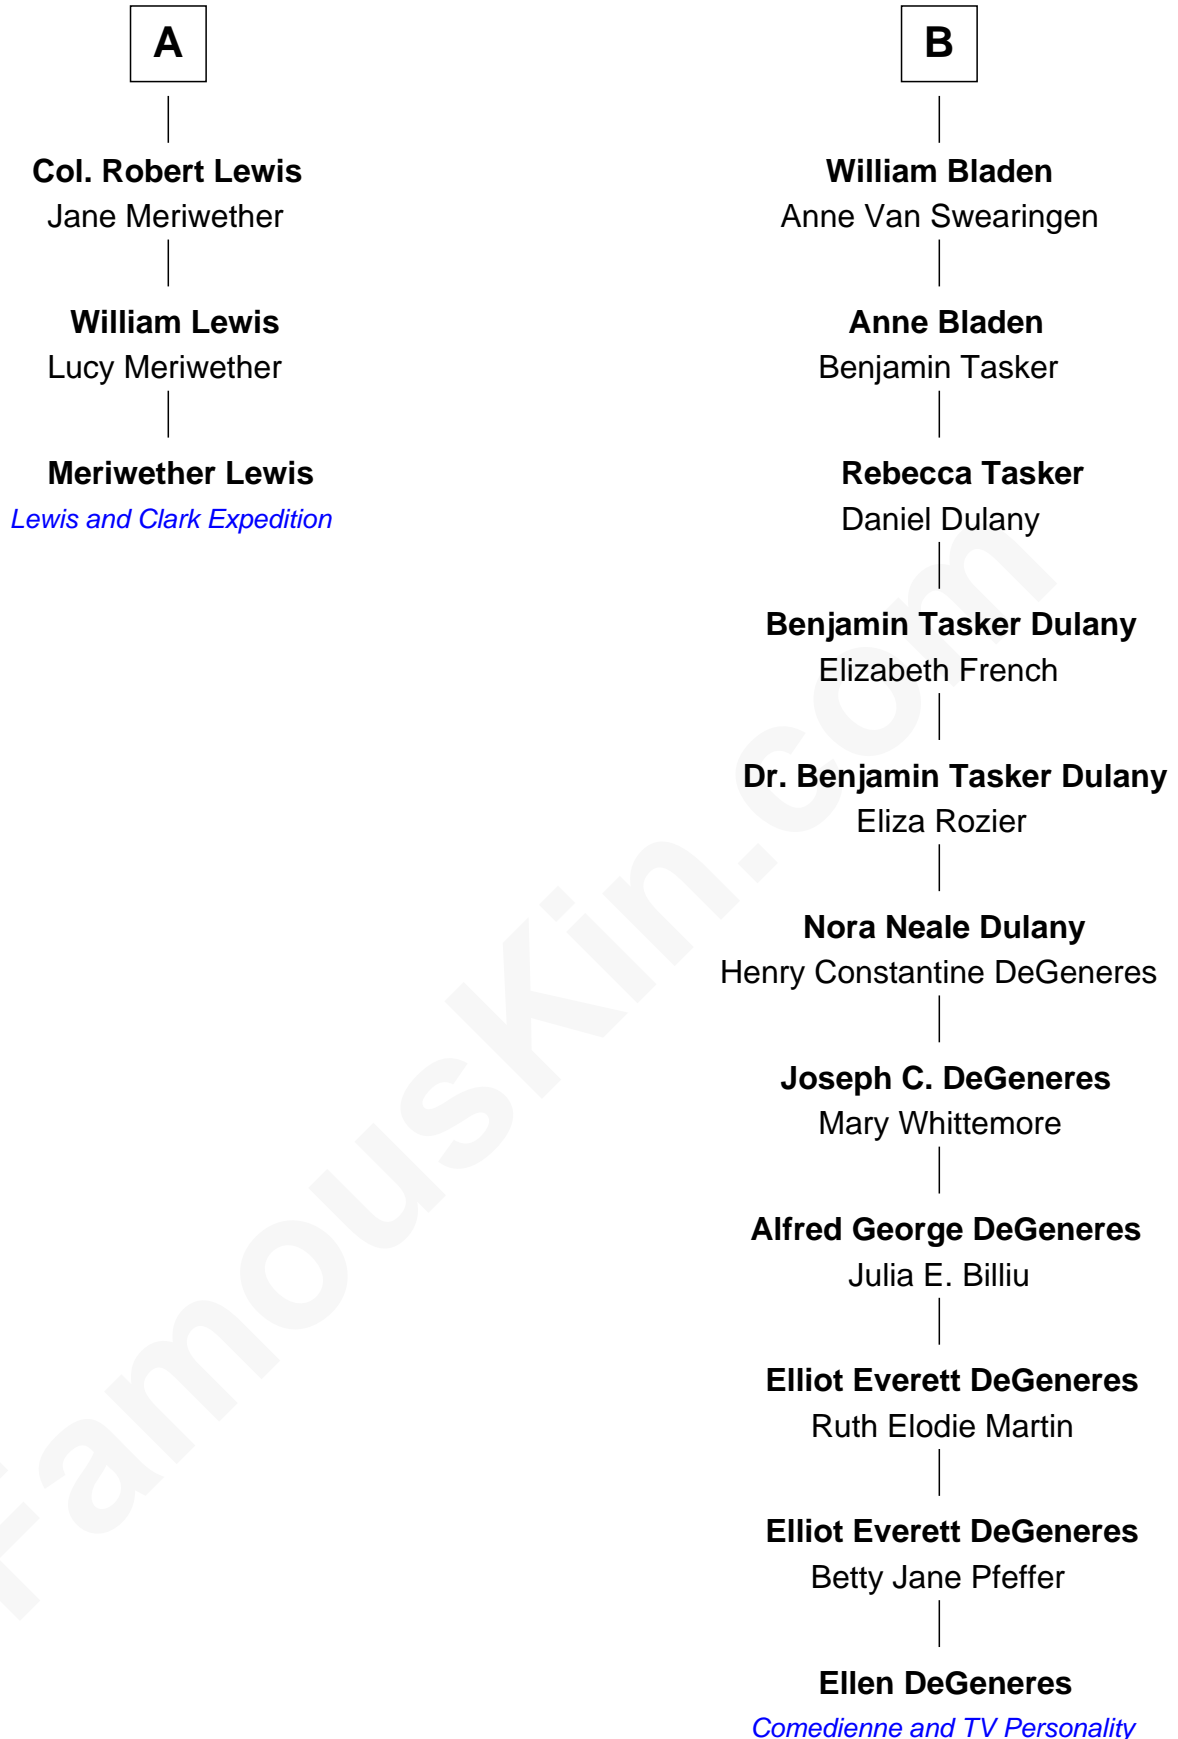

FamousKin.com Relationship Chart of

Meriwether Lewis

Lewis and Clark Expedition

9th cousin 8 times removed of

Ellen DeGeneres

Comedienne and TV Personality

Sir William Gascoigne

Margaret Percy

Elizabeth Gascoigne

Sir George Talboys

Anne Talboys

Sir Edward Dymoke

Frances Dymoke

Sir Thomas Windebank

Mildred Windebank

Robert Reade

Sir Thomas Fairfax

Sir Nicholas Fairfax

Jane Palmes

Mary Fairfax

Sir Henry Curwen

Mabel Curwen

Sir William Fairfax

Sir Philip Fairfax

Frances Sheffield

Sir William Fairfax

Frances Chaloner

Isabella Fairfax

Nathaniel Bladen

B

Ellen DeGeneres photo by [Alan Light](#) (CC BY 2.0)