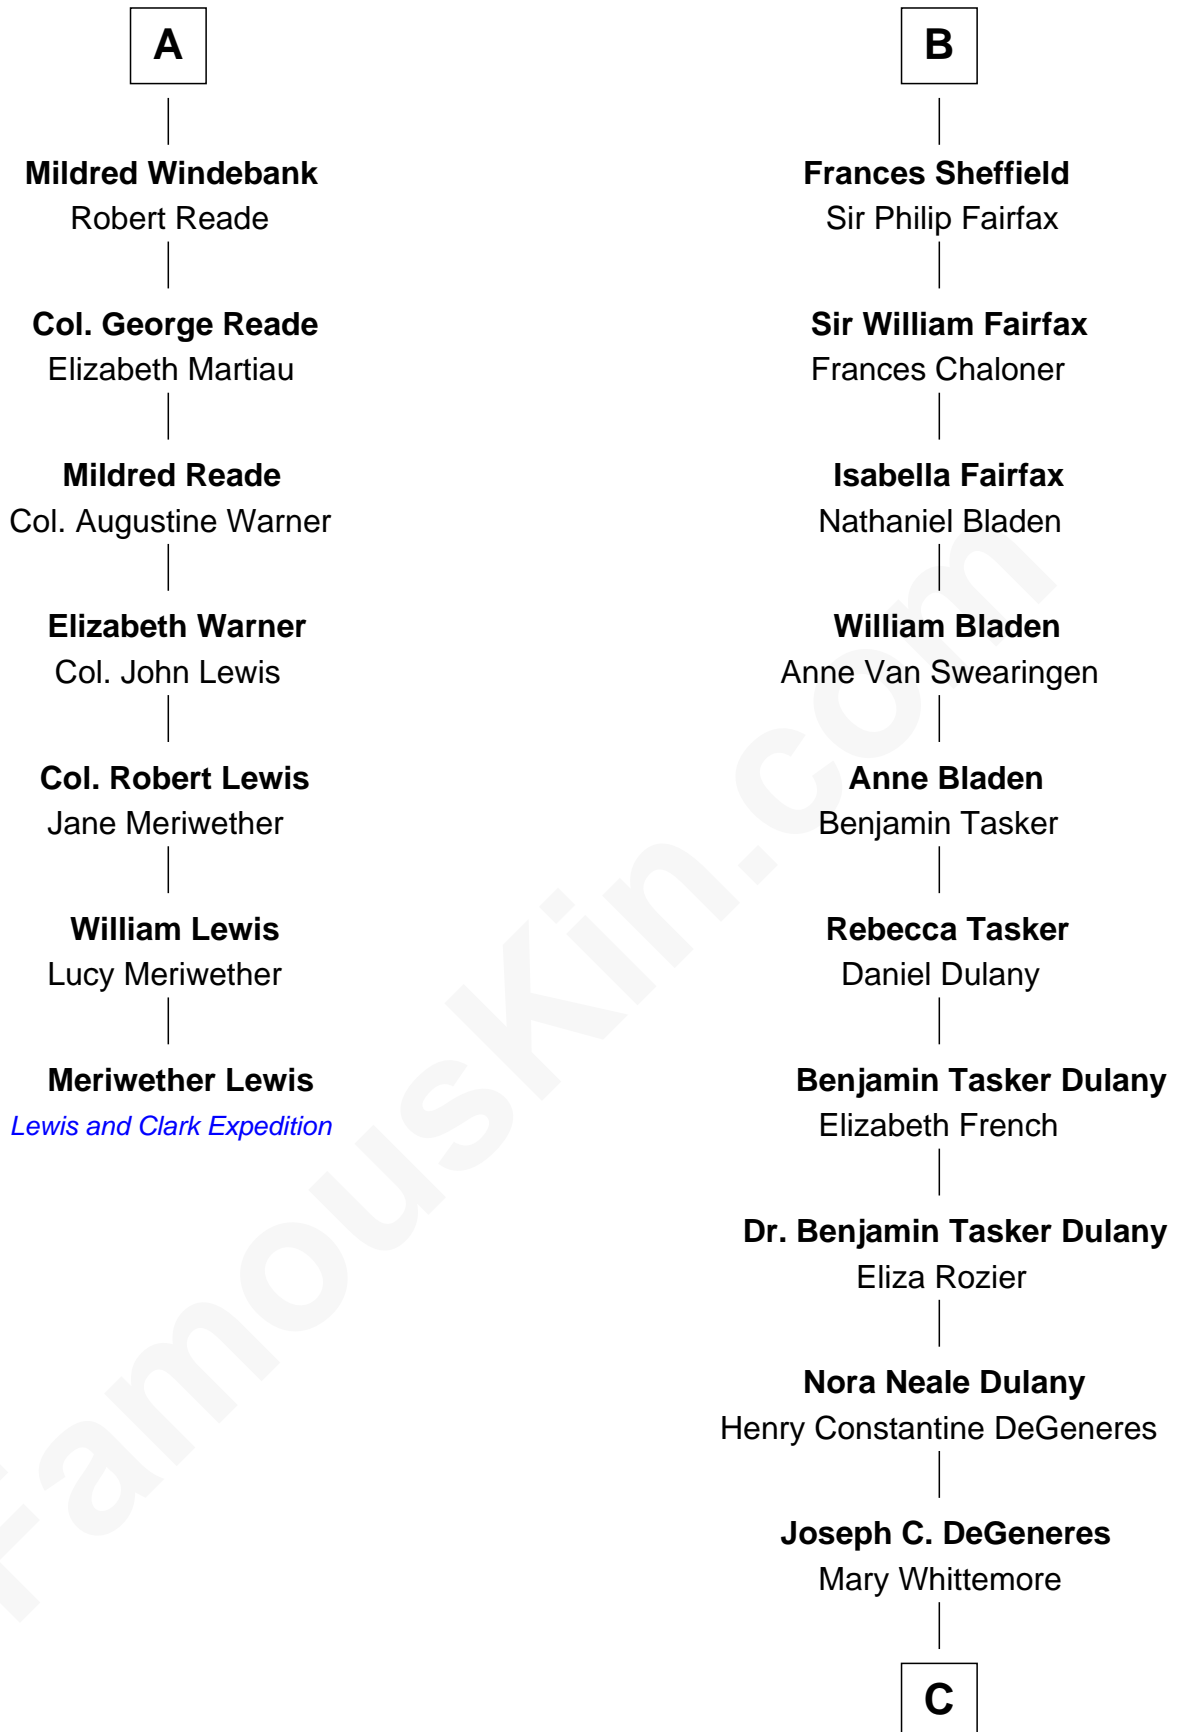

FamousKin.com Relationship Chart of

Meriwether Lewis

Lewis and Clark Expedition

13th cousin 7 times removed of

Ellen DeGeneres

Comedienne and TV Personality

C

Alfred George DeGeneres