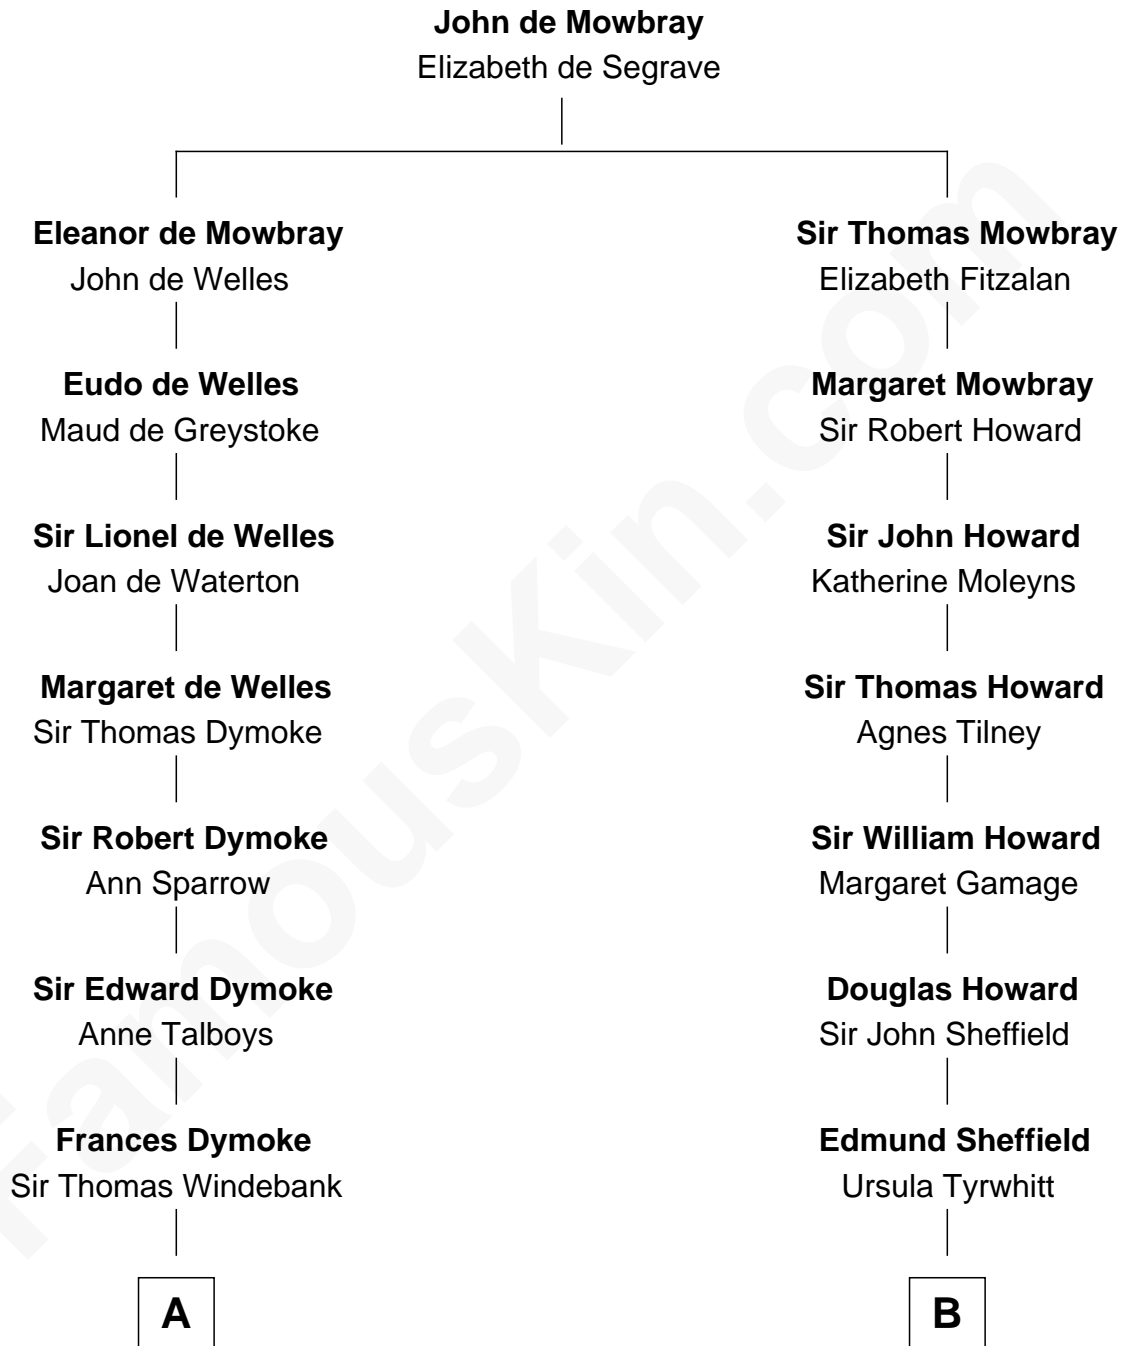

FamousKin.com Relationship Chart of

Meriwether Lewis

Lewis and Clark Expedition

13th cousin 7 times removed of

Ellen DeGeneres

Comedienne and TV Personality

C

Alfred George DeGeneres