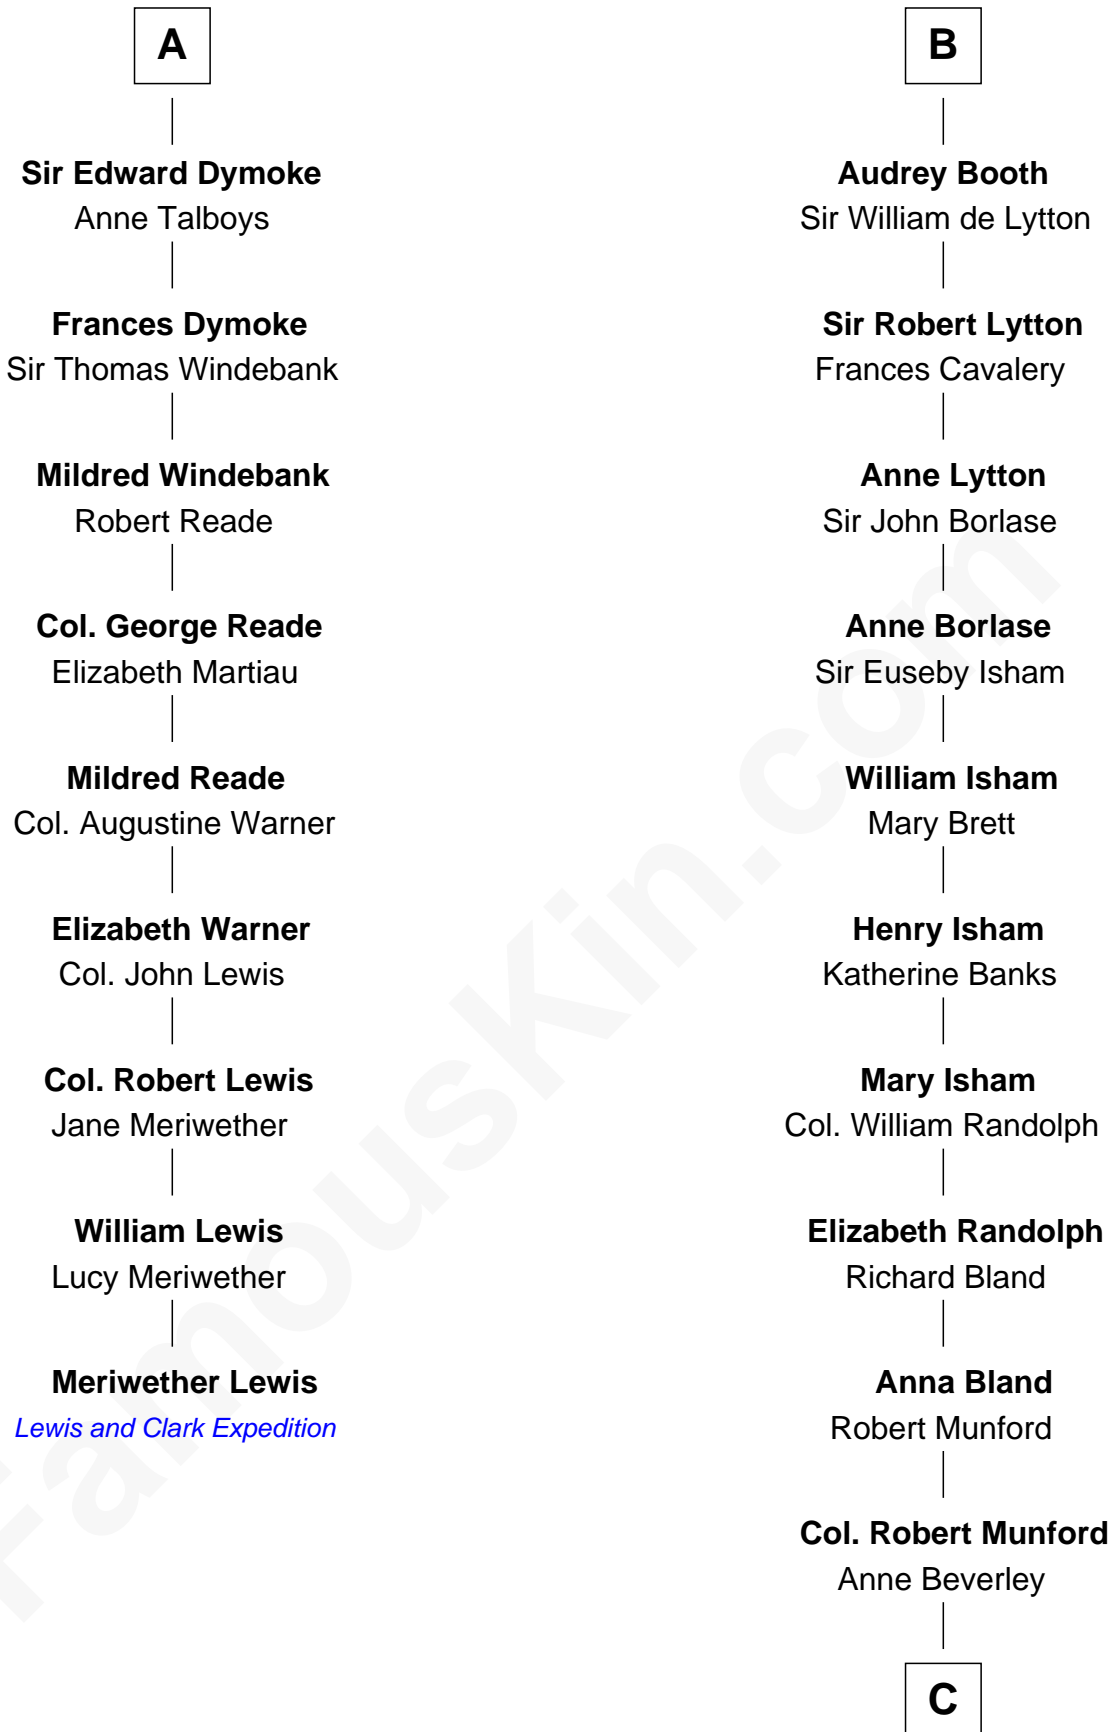

# FamousKin.com Relationship Chart of

**Meriwether Lewis**

*Lewis and Clark Expedition*

15th cousin 6 times removed of

**Upton Sinclair**

*Pulitzer Prize Winning Novelist*

**C**

**Elizabeth Beverley Munford**