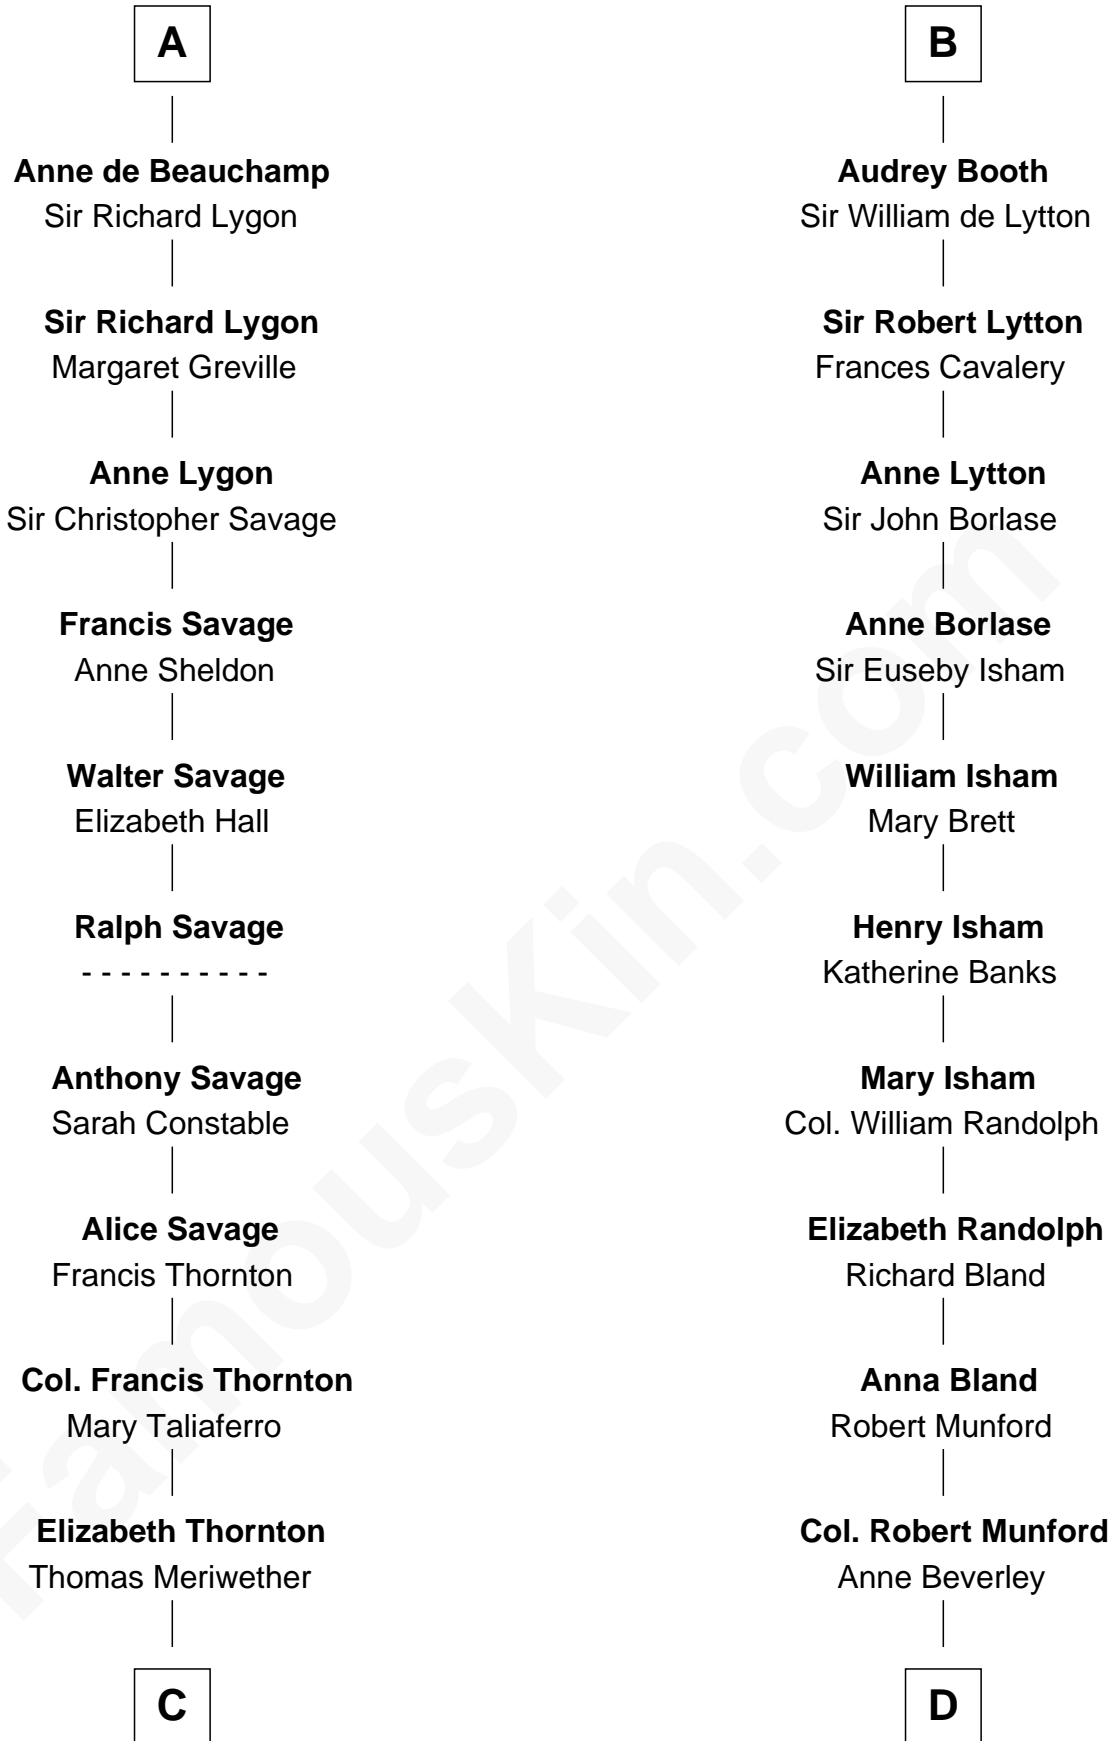

FamousKin.com Relationship Chart of

Meriwether Lewis

Lewis and Clark Expedition

18th cousin 3 times removed of

Upton Sinclair

Pulitzer Prize Winning Novelist

Sir Hugh le Despencer

Isabella de Beauchamp

Sir Roger Wentworth

Margaret Wentworth

Sir William Hopton

Margaret Hopton

Sir Philip Booth

B

C

Lucy Meriwether

William Lewis

Meriwether Lewis

Lewis and Clark Expedition

D

Elizabeth Beverley Munford

Richard Kennon

Sarah Skipwith Kennon

Arthur Sinclair