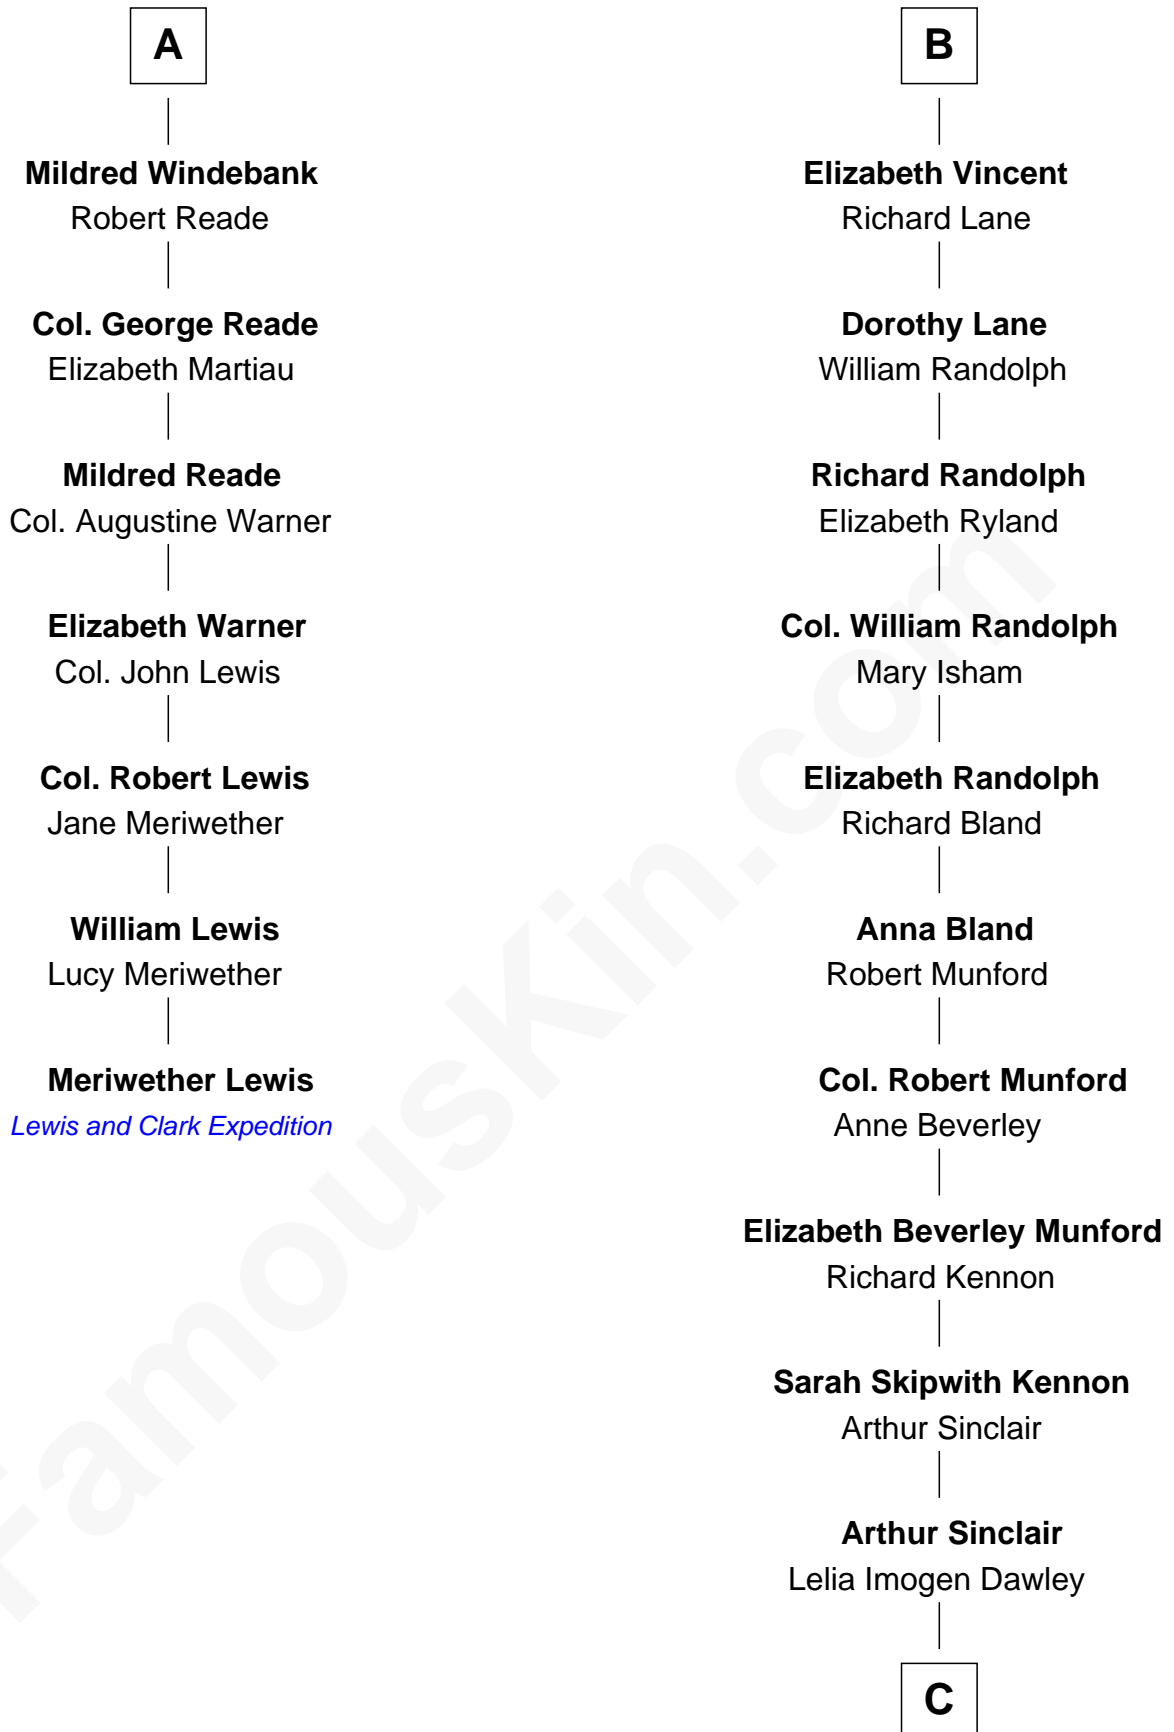

# FamousKin.com Relationship Chart of

**Meriwether Lewis**

*Lewis and Clark Expedition*

13th cousin 5 times removed of

**Upton Sinclair**

*Pulitzer Prize Winning Novelist*

**C**

**Upton Beall Sinclair**  
Priscilla Augusta Harden