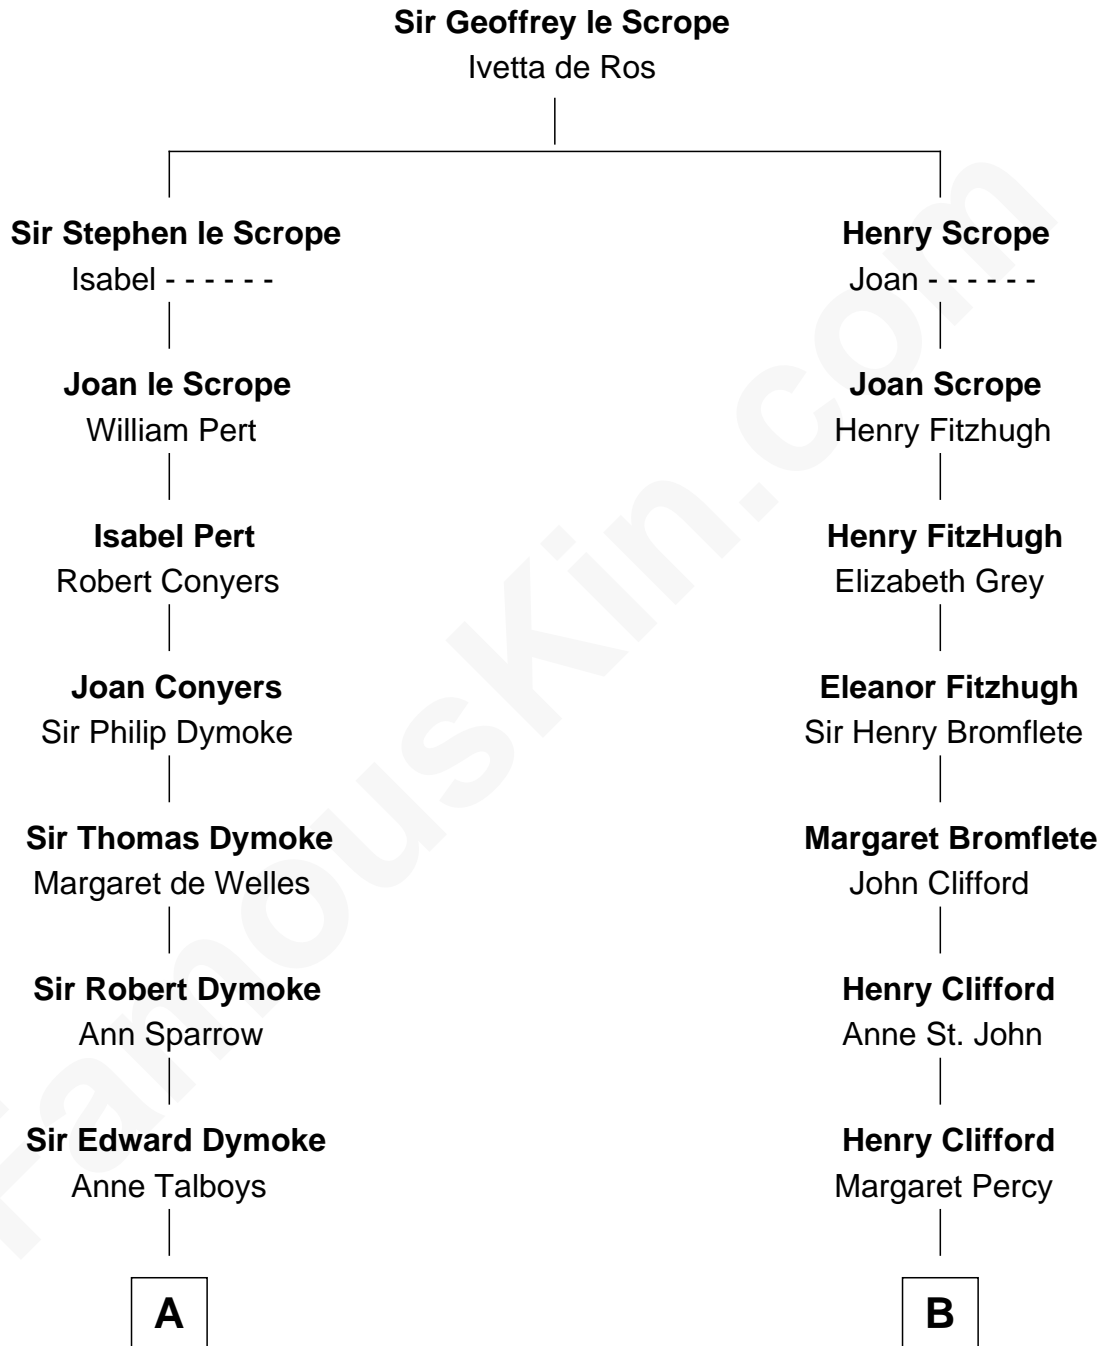

FamousKin.com Relationship Chart of

Meriwether Lewis

Lewis and Clark Expedition

14th cousin 7 times removed of

Guy Ritchie

British Filmmaker

C

Frederica Crofton

Hubert McLaughlin

Vivian Guy Ouseley McLaughlin

Edith Jane Martineau

Doris Margaretta McLaughlin

Stuart John Ritchie

John Vivian Ritchie

Amber Mary Parkinson

Guy Ritchie