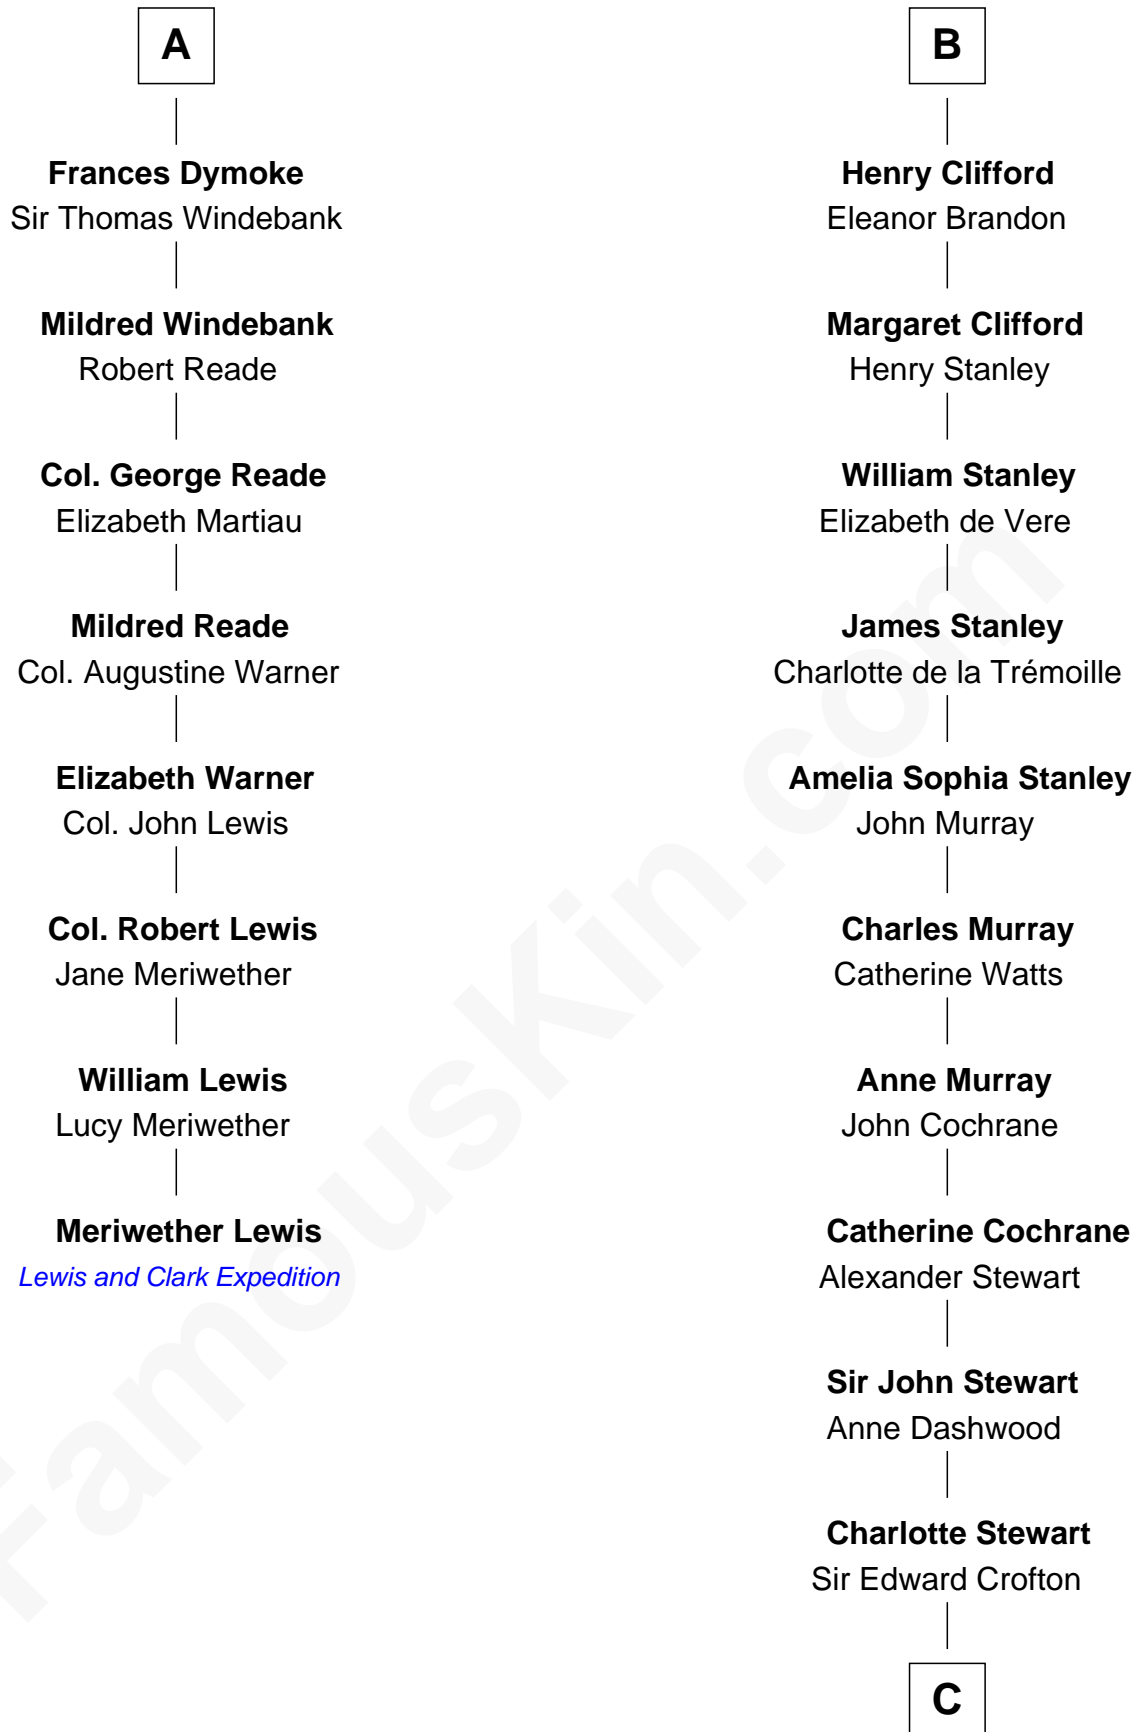

FamousKin.com Relationship Chart of

Meriwether Lewis

Lewis and Clark Expedition

14th cousin 7 times removed of

Guy Ritchie

British Filmmaker

C

Frederica Crofton

Hubert McLaughlin

Vivian Guy Ouseley McLaughlin

Edith Jane Martineau

Doris Margaretta McLaughlin

Stuart John Ritchie

John Vivian Ritchie

Amber Mary Parkinson

Guy Ritchie