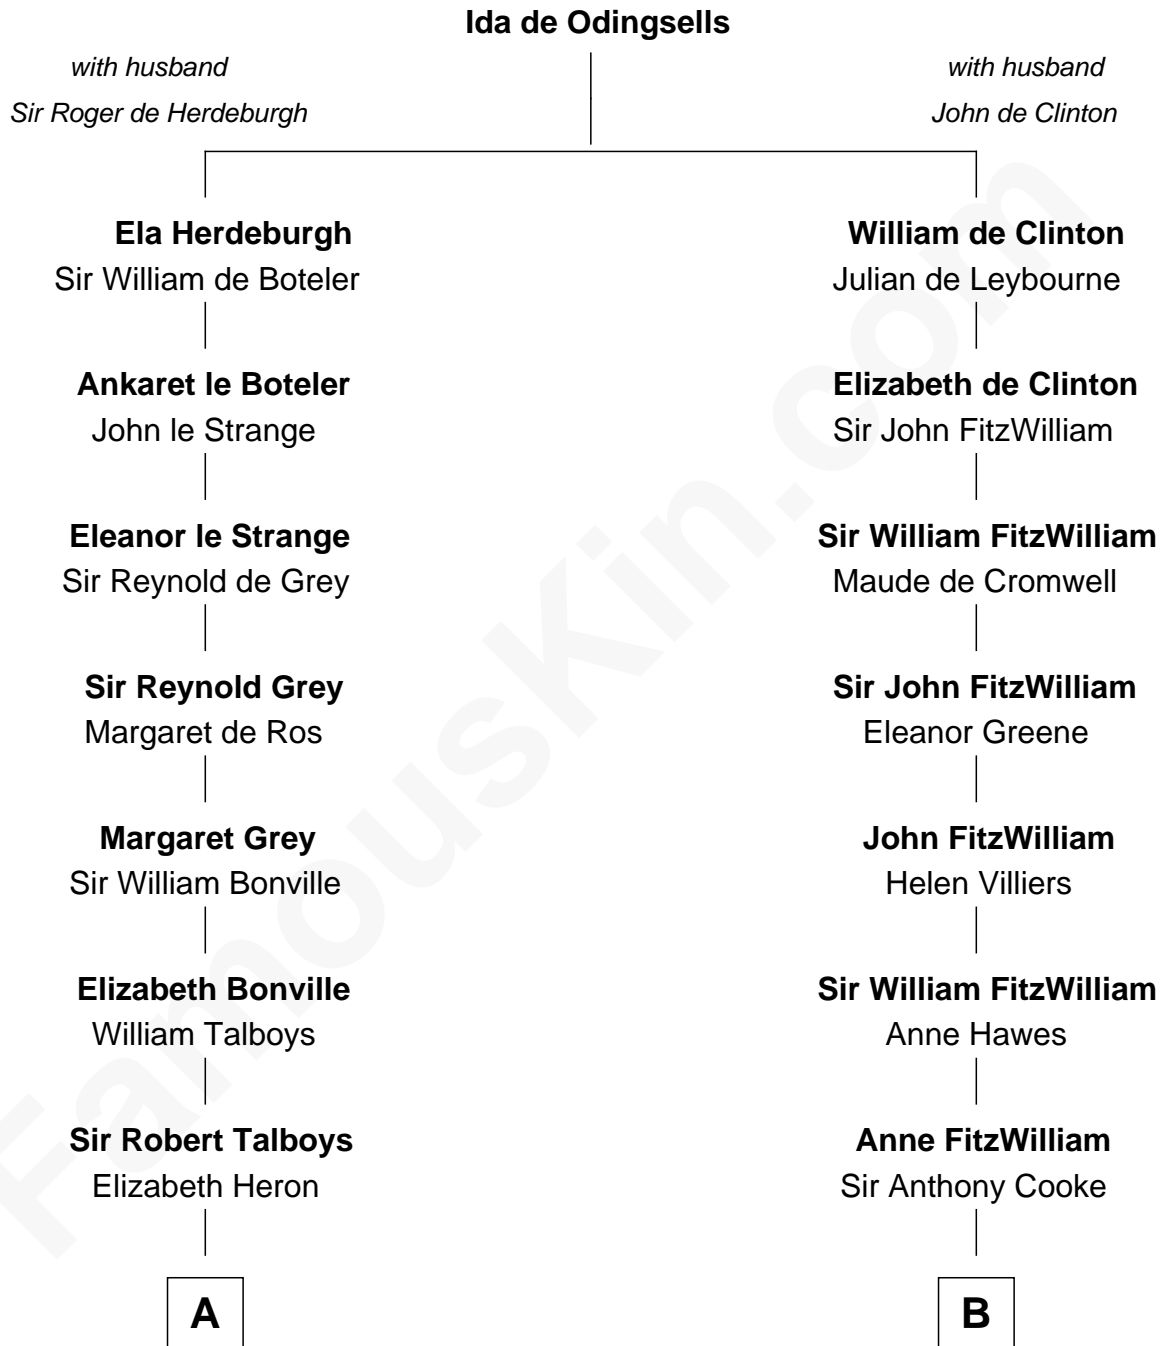

FamousKin.com Relationship Chart of

Meriwether Lewis

Lewis and Clark Expedition

16th cousin 5 times removed of

Guy Ritchie

British Filmmaker

C

Frederica Crofton

Hubert McLaughlin

Vivian Guy Ouseley McLaughlin

Edith Jane Martineau

Doris Margaretta McLaughlin

Stuart John Ritchie

John Vivian Ritchie

Amber Mary Parkinson

Guy Ritchie