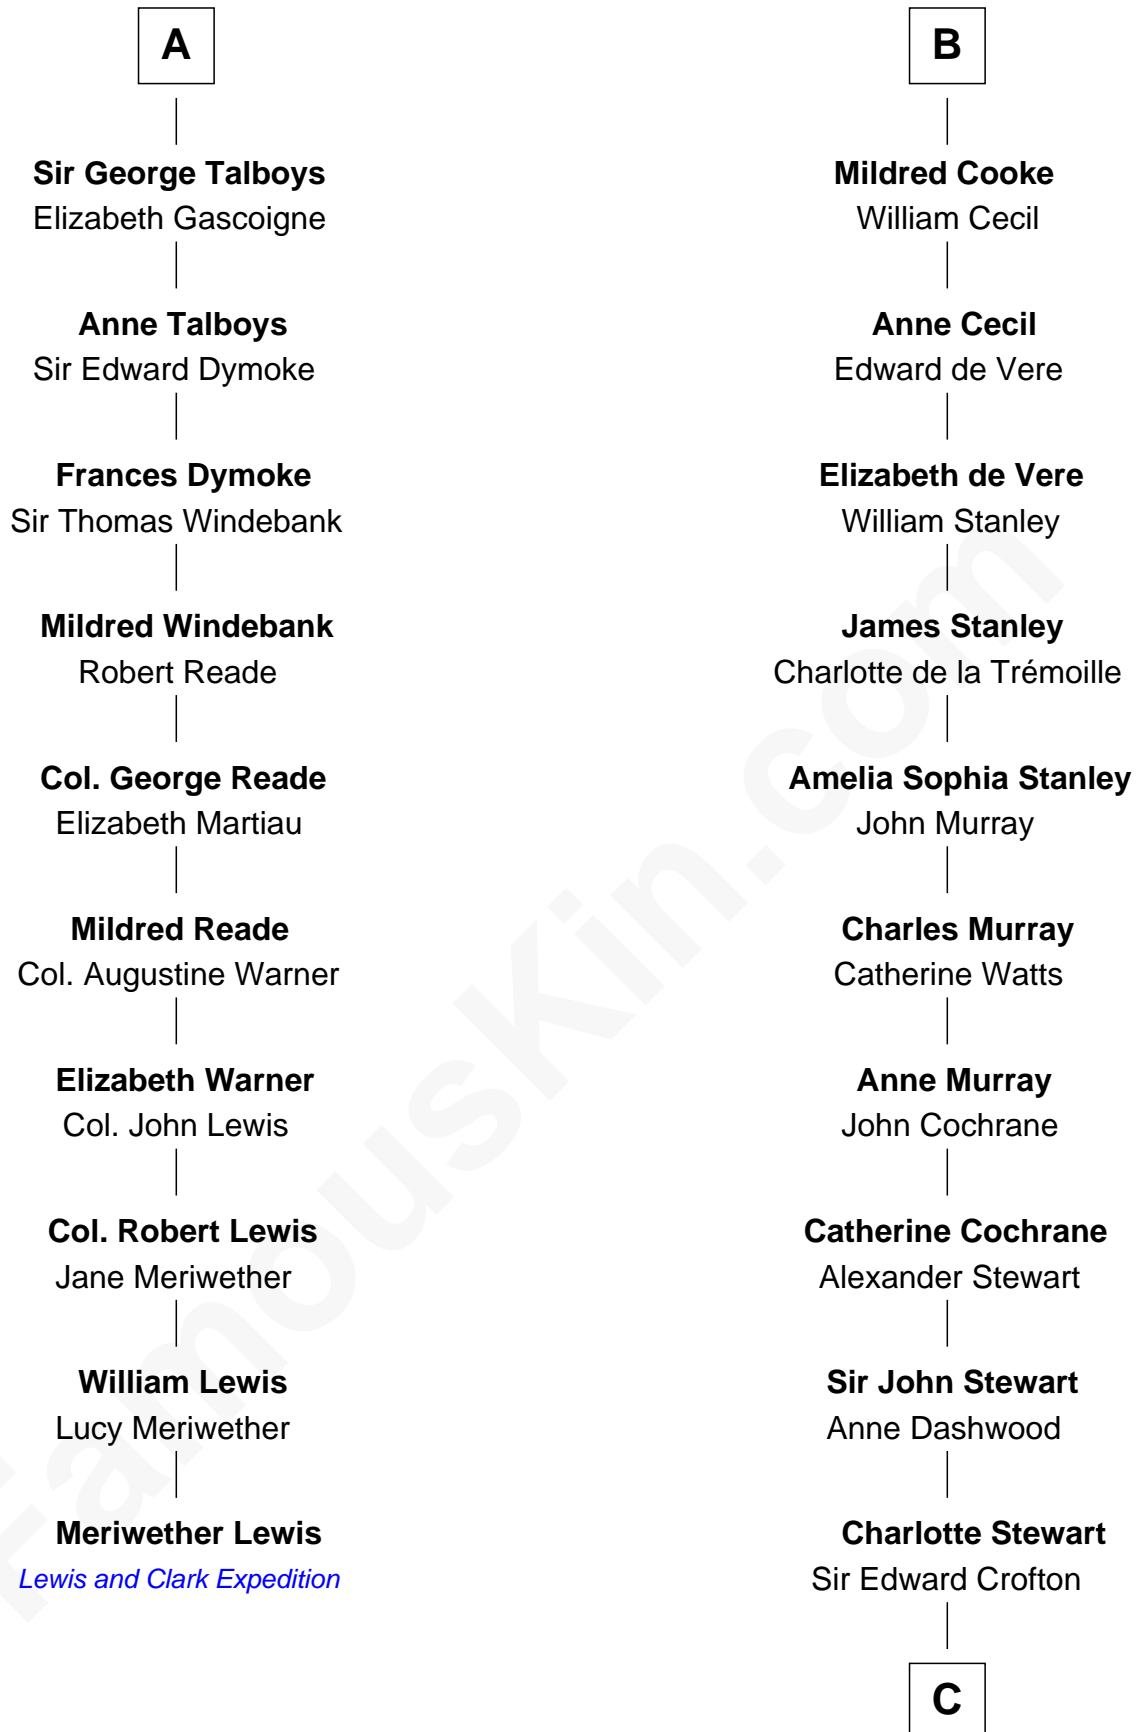

FamousKin.com Relationship Chart of

Meriwether Lewis

Lewis and Clark Expedition

16th cousin 5 times removed of

Guy Ritchie

British Filmmaker

C

Frederica Crofton

Hubert McLaughlin

Vivian Guy Ouseley McLaughlin

Edith Jane Martineau

Doris Margaretta McLaughlin

Stuart John Ritchie

John Vivian Ritchie

Amber Mary Parkinson

Guy Ritchie