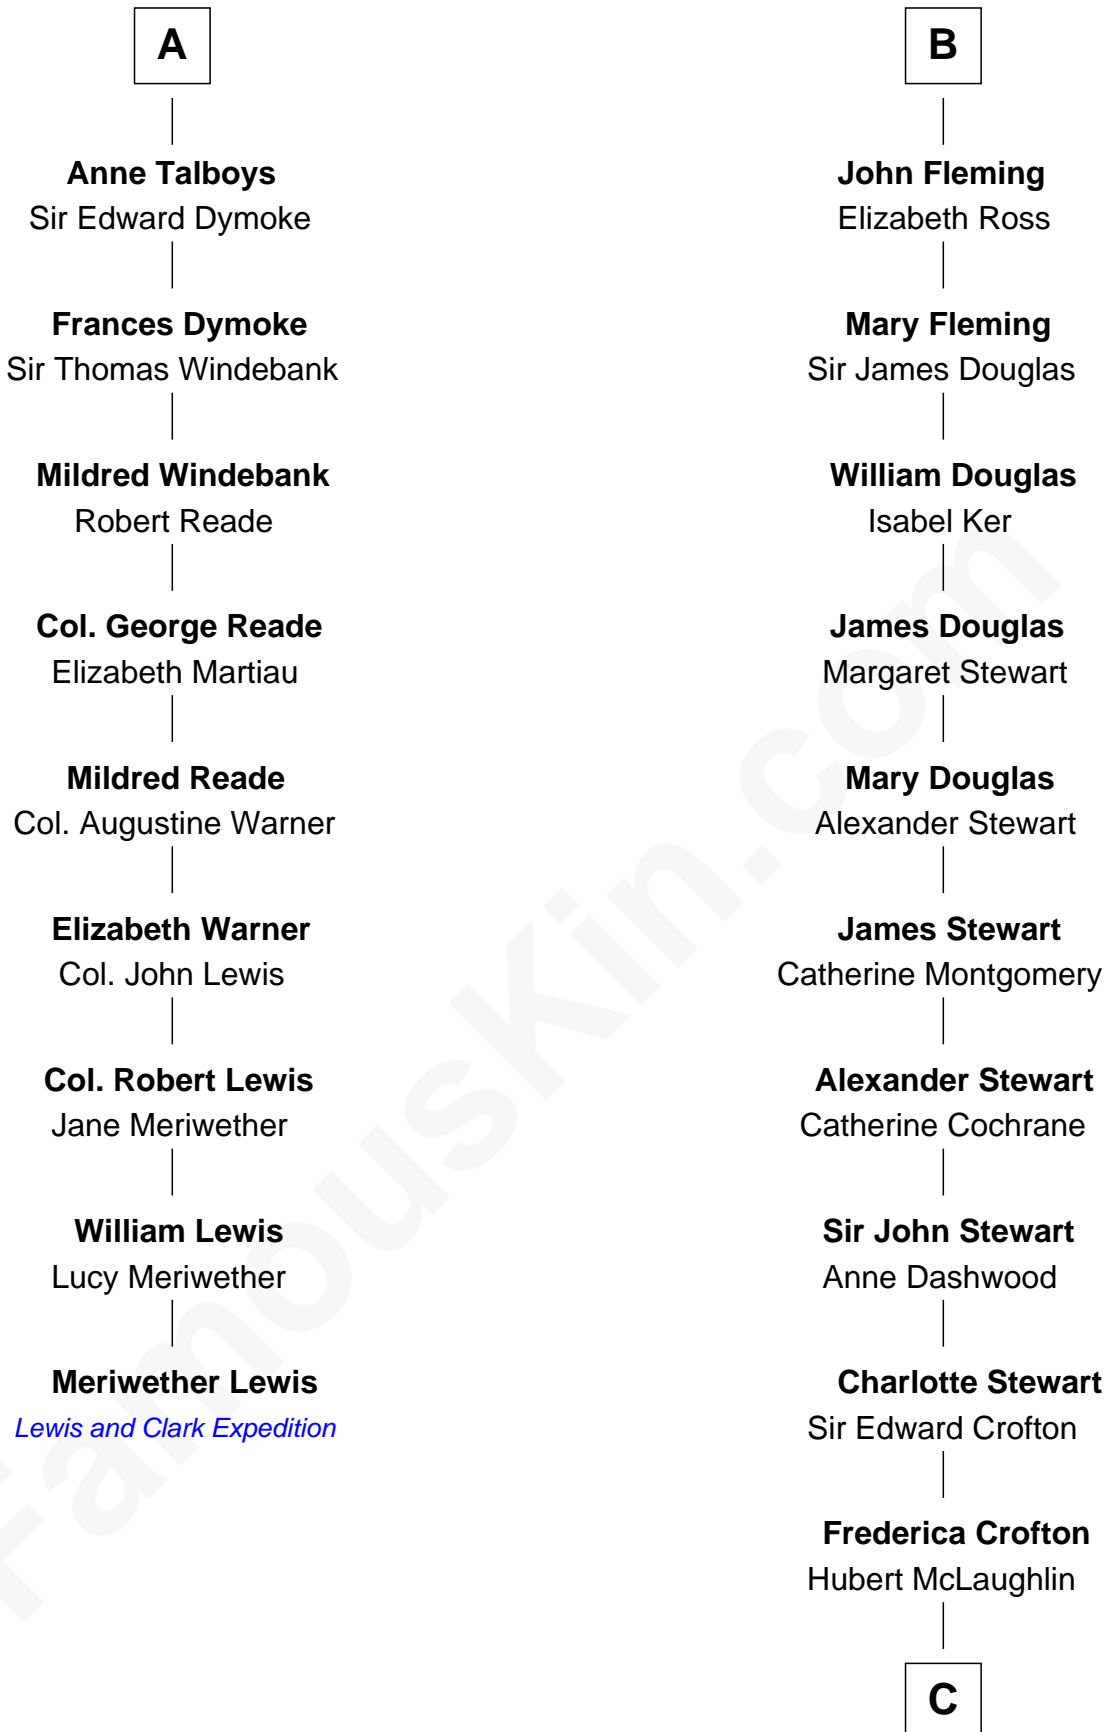

# FamousKin.com Relationship Chart of

**Meriwether Lewis**

*Lewis and Clark Expedition*

15th cousin 5 times removed of

**Guy Ritchie**

*British Filmmaker*

**Sir Robert de Holland**

Maude la Zouche

**C**

**Vivian Guy Ouseley McLaughlin**

Edith Jane Martineau

**Doris Margaretta McLaughlin**

Stuart John Ritchie

**John Vivian Ritchie**

Amber Mary Parkinson

**Guy Ritchie**