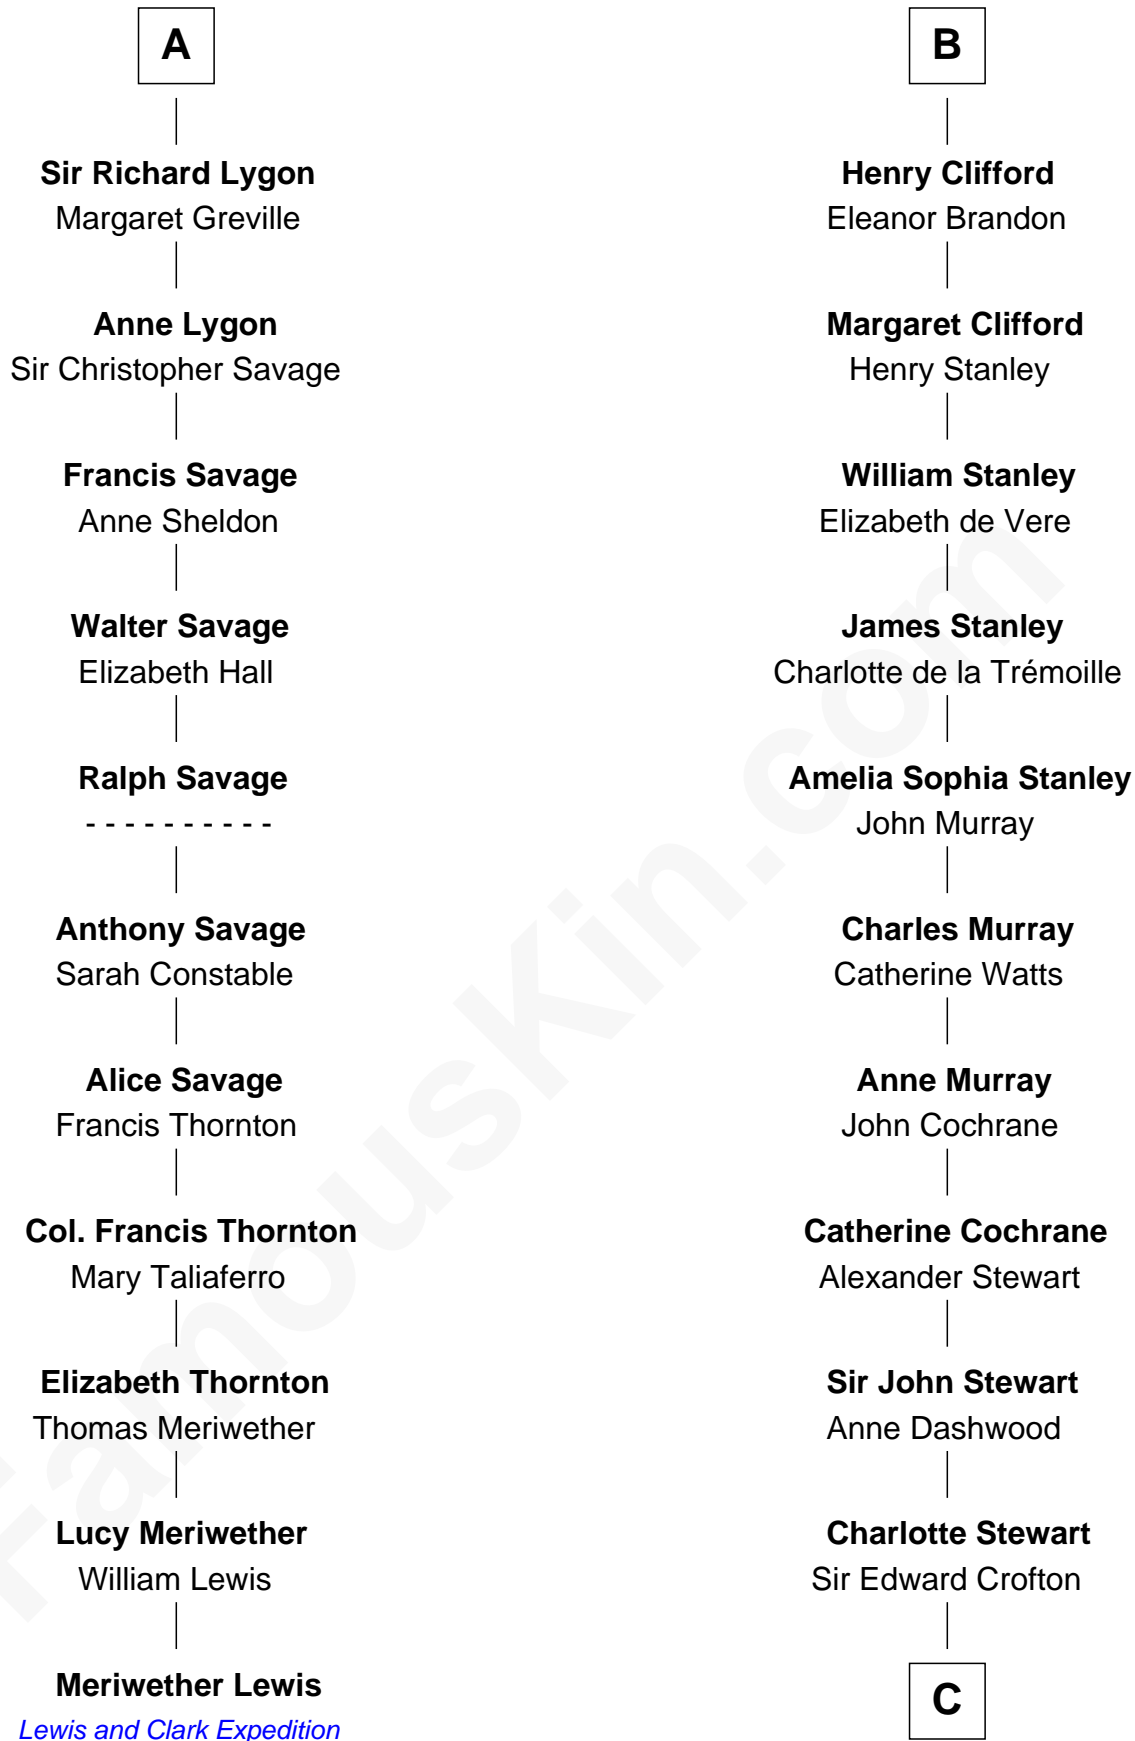

FamousKin.com Relationship Chart of

Meriwether Lewis

Lewis and Clark Expedition

17th cousin 4 times removed of

Guy Ritchie

British Filmmaker

Hugh le Despencer

Eleanor de Clare

Maurice de Berkeley

Thomas de Berkeley

Margaret de Lisle

Elizabeth de Berkeley

Richard de Beauchamp

Eleanor Beauchamp

Edmund Beaufort

Eleanor Beaufort

Sir Robert Spencer

Catherine Spencer

Henry Algernon Percy

Margaret Percy

Henry Clifford

B

C

Frederica Crofton

Hubert McLaughlin

Vivian Guy Ouseley McLaughlin

Edith Jane Martineau

Doris Margaretta McLaughlin

Stuart John Ritchie

John Vivian Ritchie

Amber Mary Parkinson

Guy Ritchie