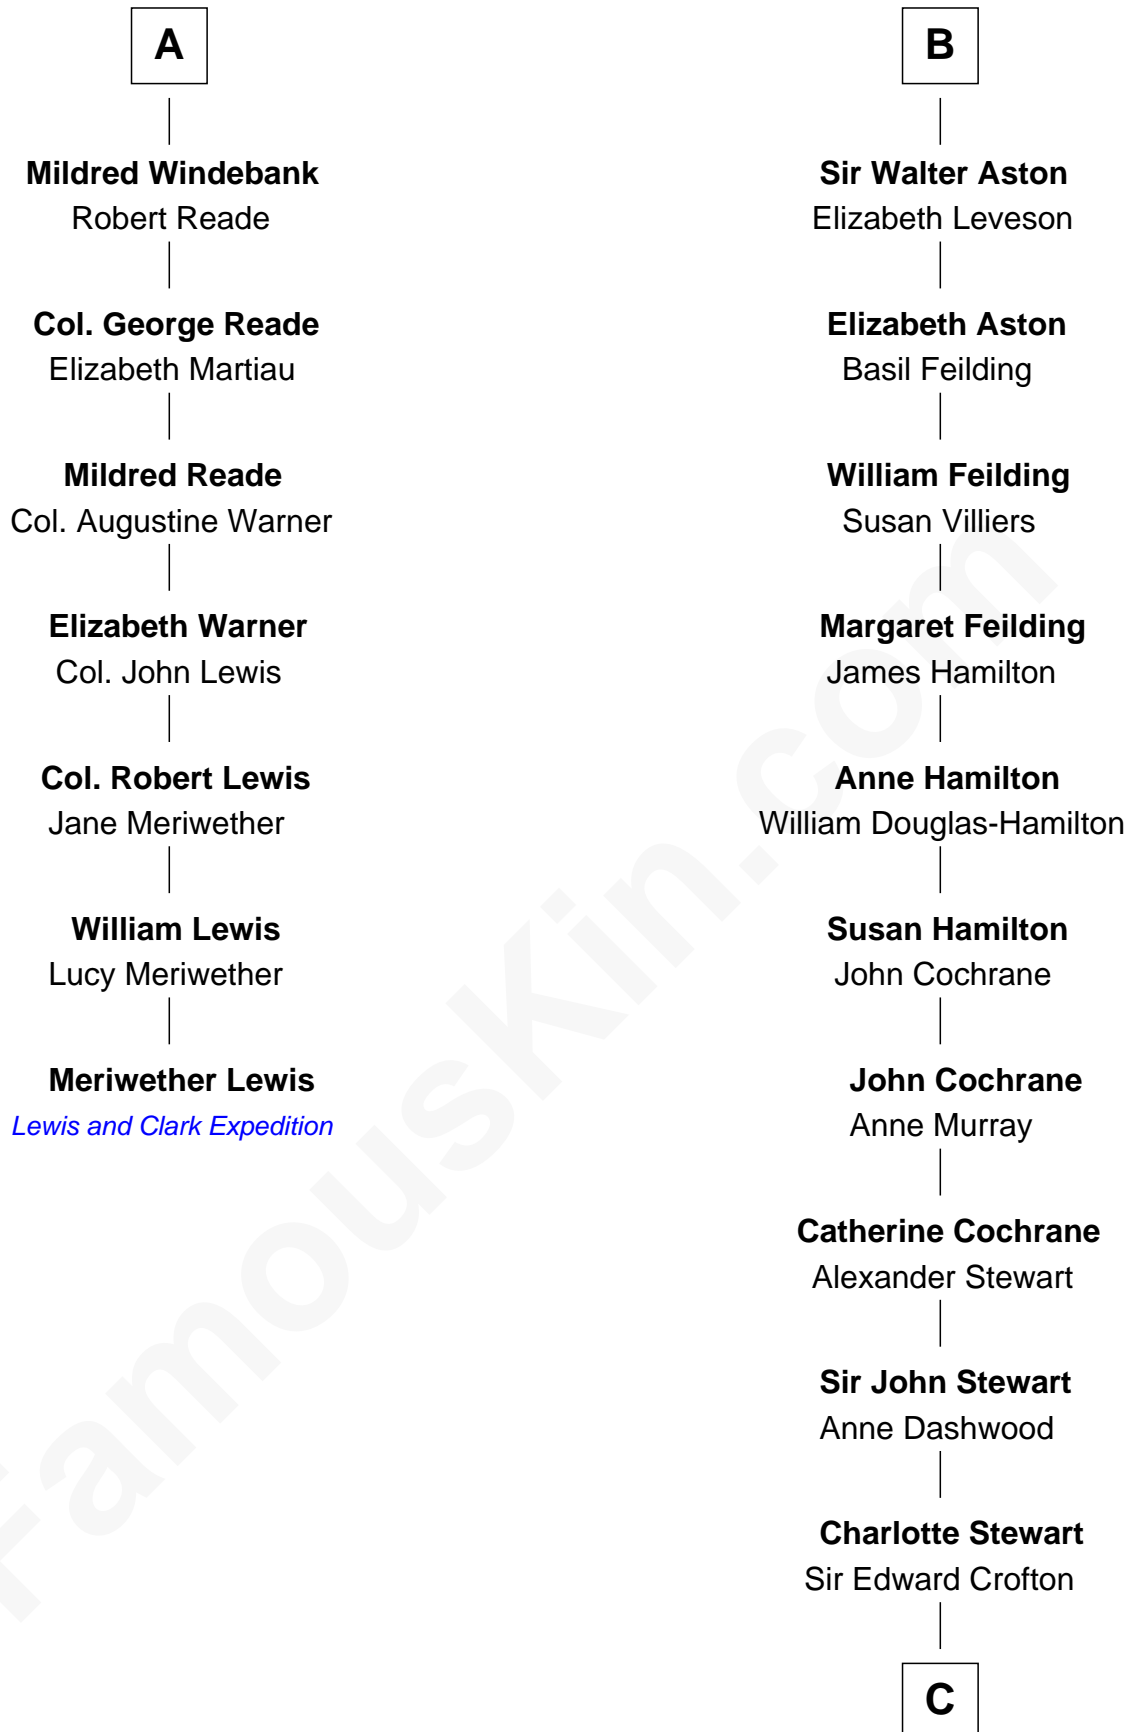

FamousKin.com Relationship Chart of

Meriwether Lewis

Lewis and Clark Expedition

13th cousin 8 times removed of

Guy Ritchie

British Filmmaker

John de Welles

Maud de Roos