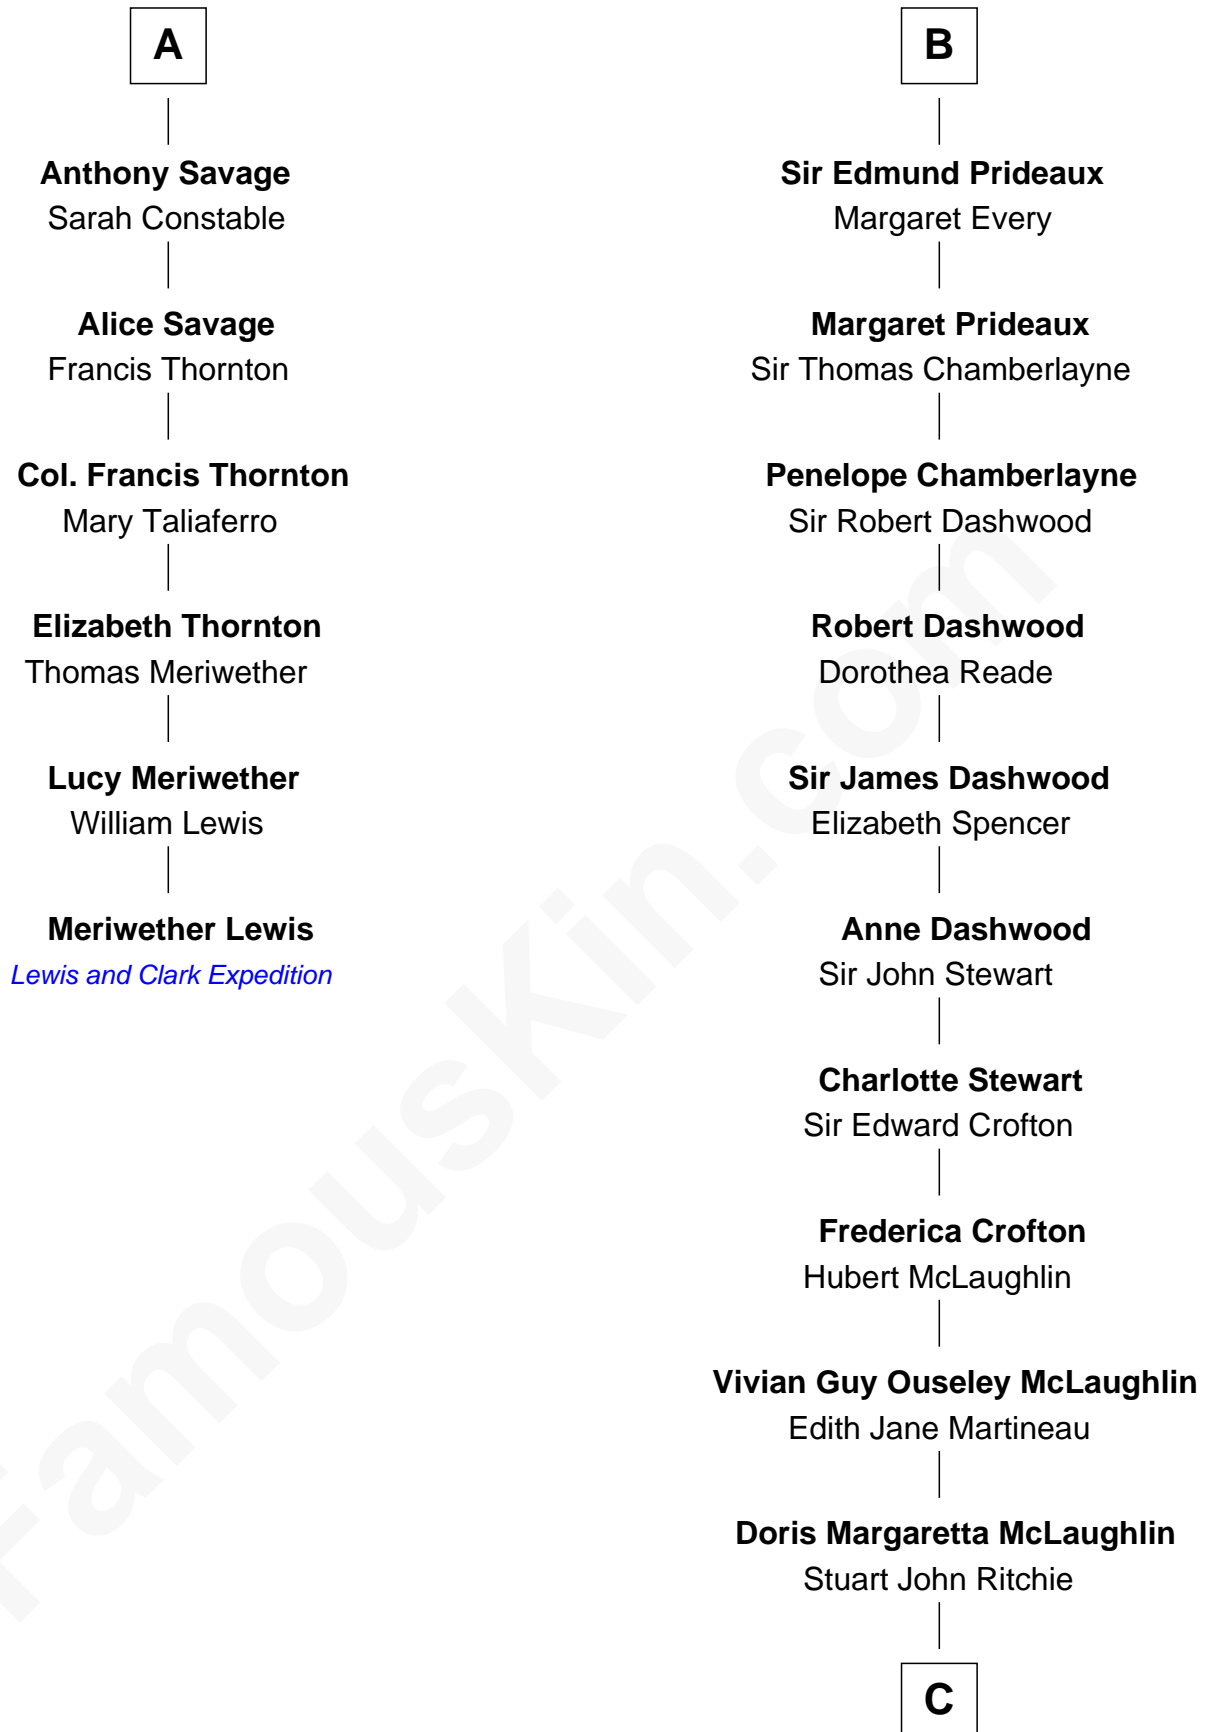

FamousKin.com Relationship Chart of

Meriwether Lewis

Lewis and Clark Expedition

12th cousin 6 times removed of

Guy Ritchie

British Filmmaker

C

John Vivian Ritchie
Amber Mary Parkinson