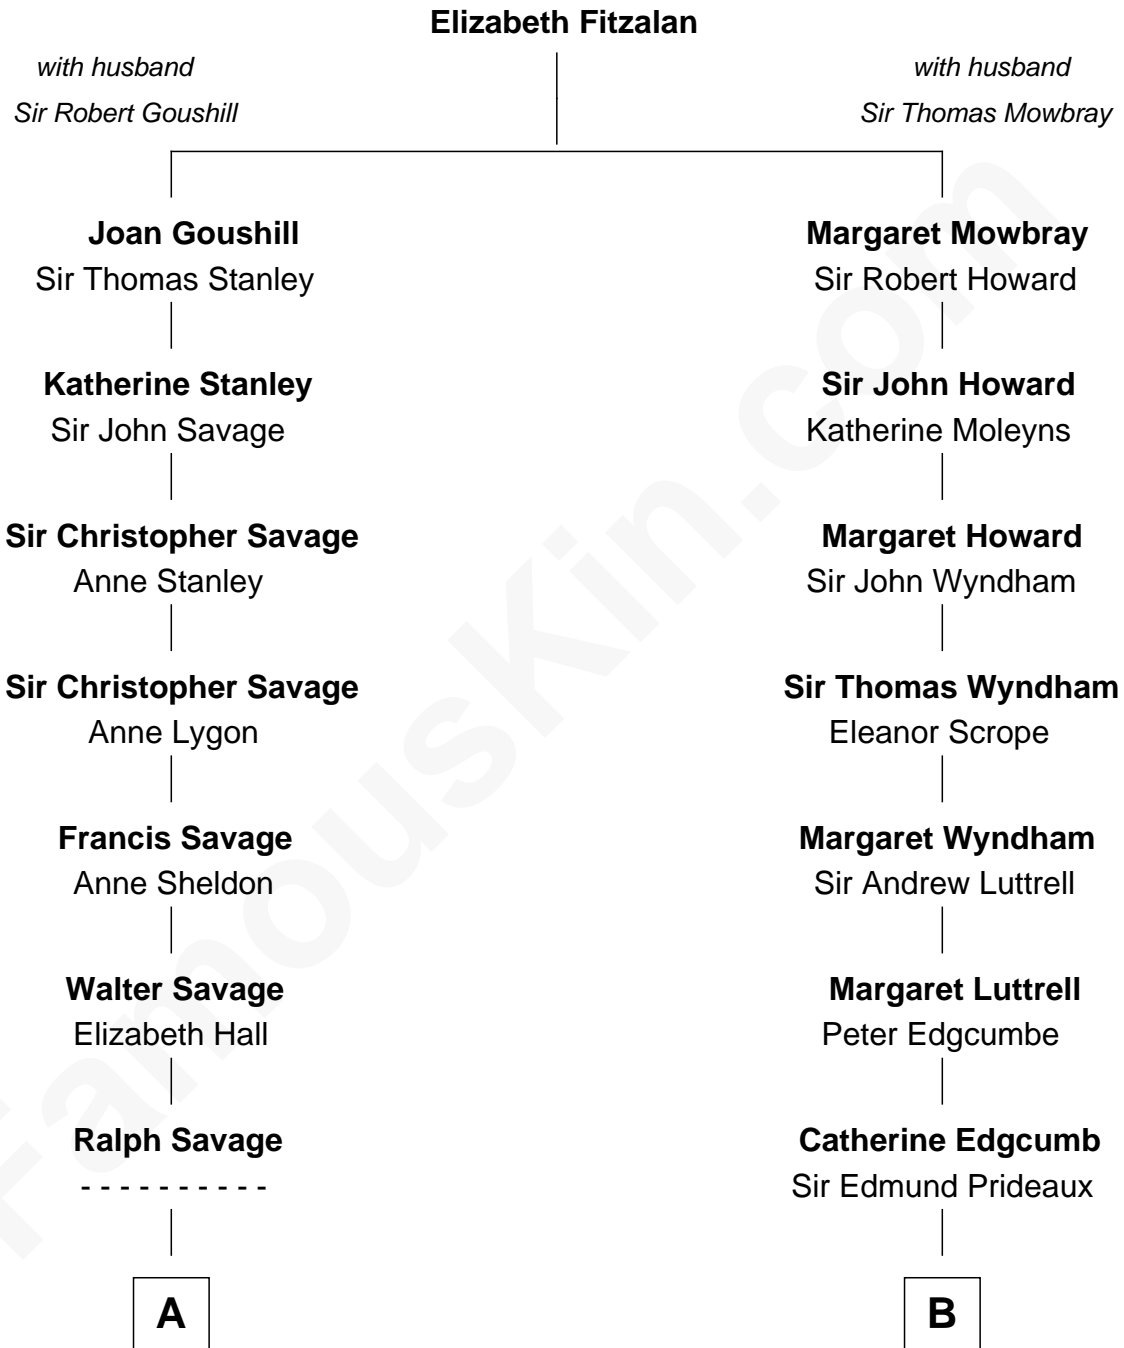

FamousKin.com Relationship Chart of

Meriwether Lewis

Lewis and Clark Expedition

12th cousin 6 times removed of

Guy Ritchie

British Filmmaker

C

John Vivian Ritchie
Amber Mary Parkinson