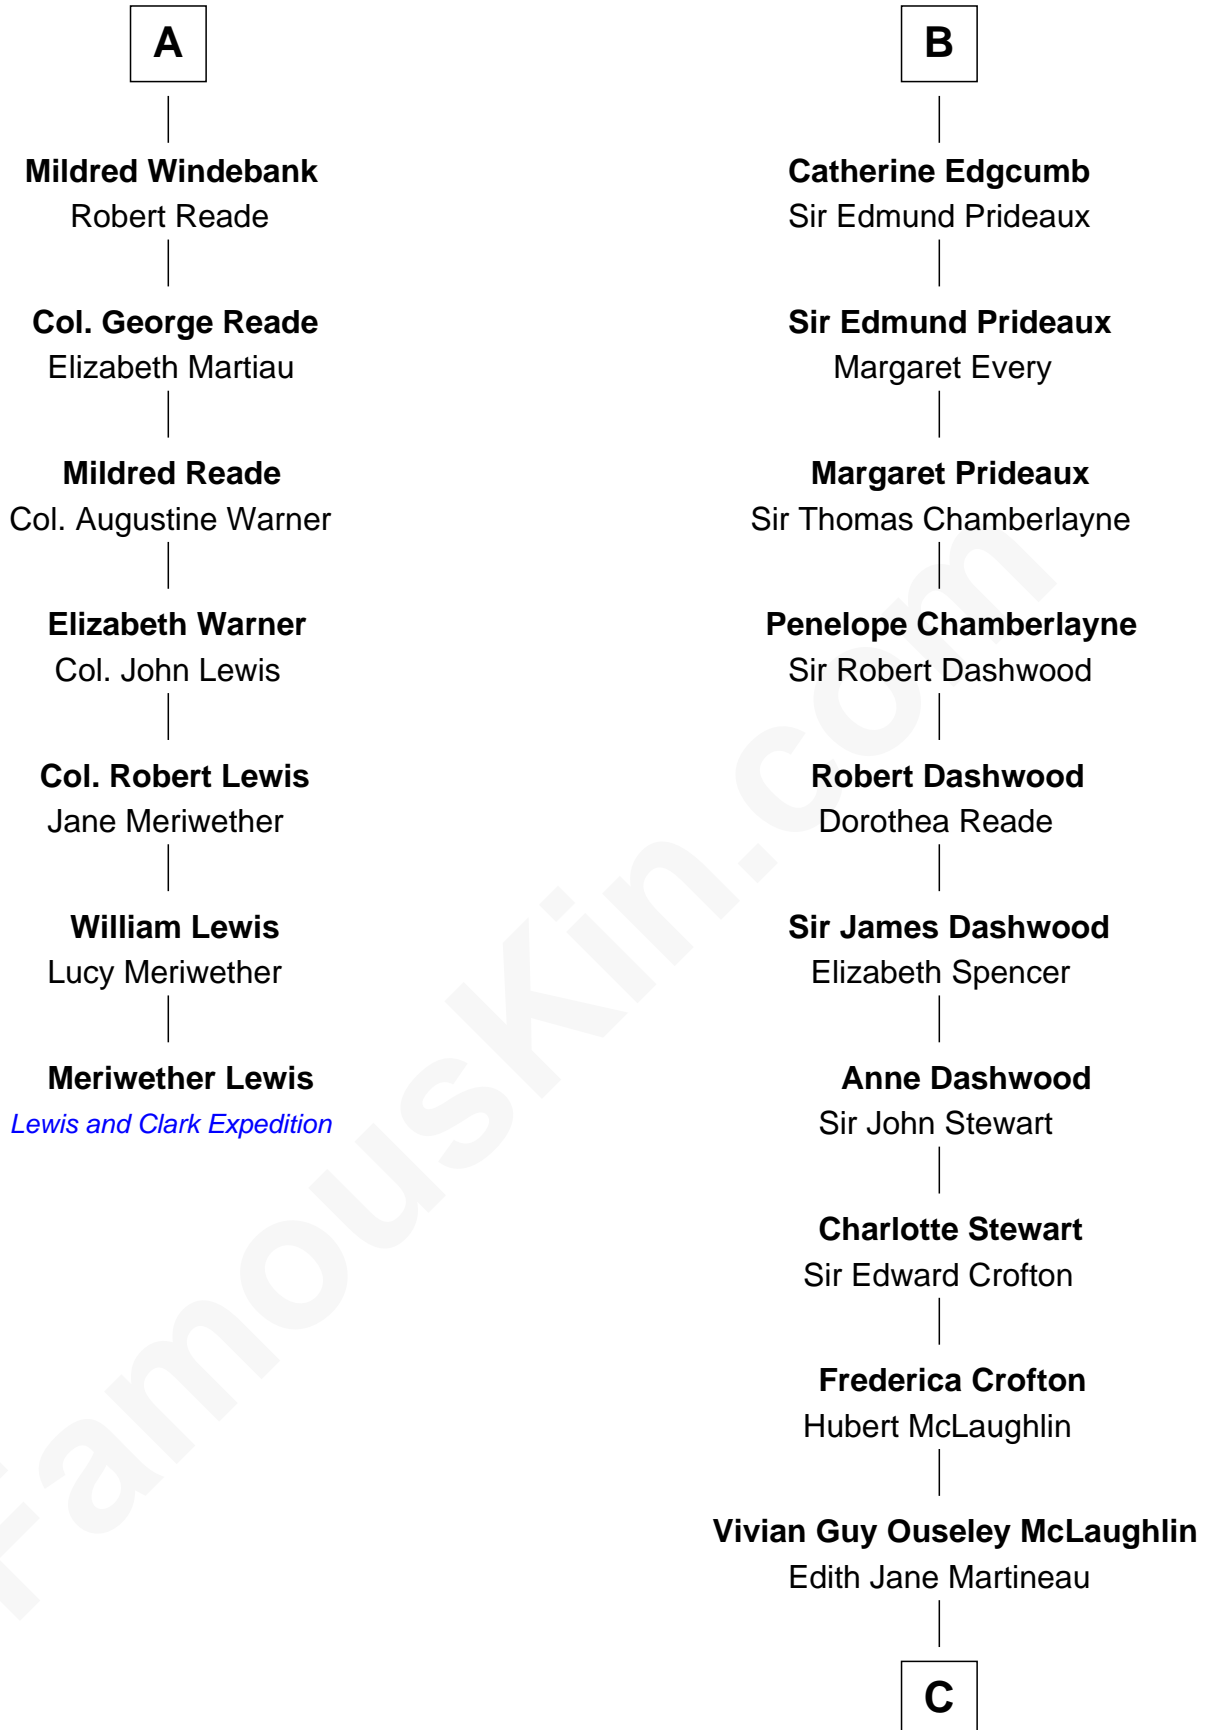

# FamousKin.com Relationship Chart of

**Meriwether Lewis**

*Lewis and Clark Expedition*

13th cousin 6 times removed of

**Guy Ritchie**

*British Filmmaker*

C

**Doris Margaretta McLaughlin**

Stuart John Ritchie

**John Vivian Ritchie**

Amber Mary Parkinson

**Guy Ritchie**

*British Filmmaker*

FamousKin.com