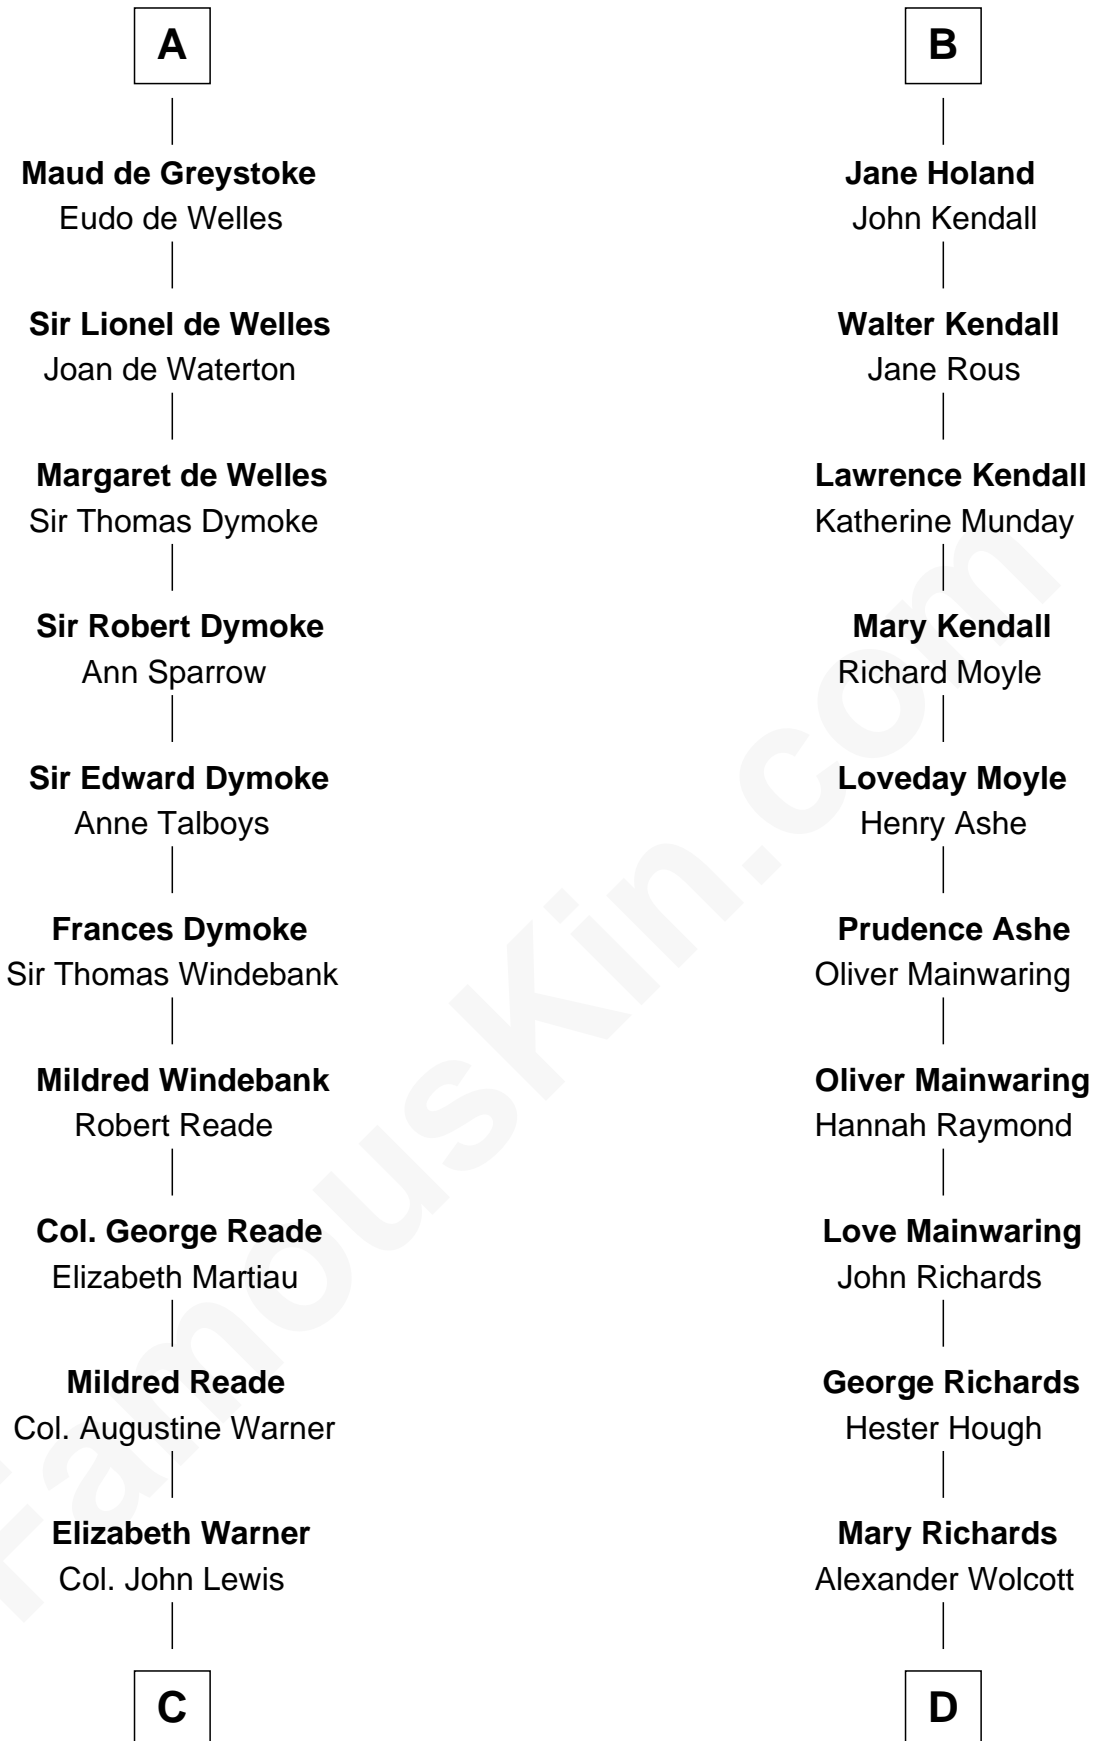

FamousKin.com Relationship Chart of

Meriwether Lewis

Lewis and Clark Expedition

19th cousin 2 times removed of

Buckminster Fuller

Author, Architect, and Inventor

John de Brienne
Berenguela of Leon

Jean de Brienne
Jeanne de Chateaudun

A

Louis of Acre
Agnes de Beaumont

Henry de Beaumont
Alice Comyn

Isabella de Beaumont
Henry of Lancaster

Blanche of Lancaster
John of Gaunt

Elizabeth of Lancaster
John de Holand

John Holand

Robert Holand
Margaret -----

B

C

Col. Robert Lewis

Jane Meriwether

William Lewis

Lucy Meriwether

Meriwether Lewis

Lewis and Clark Expedition