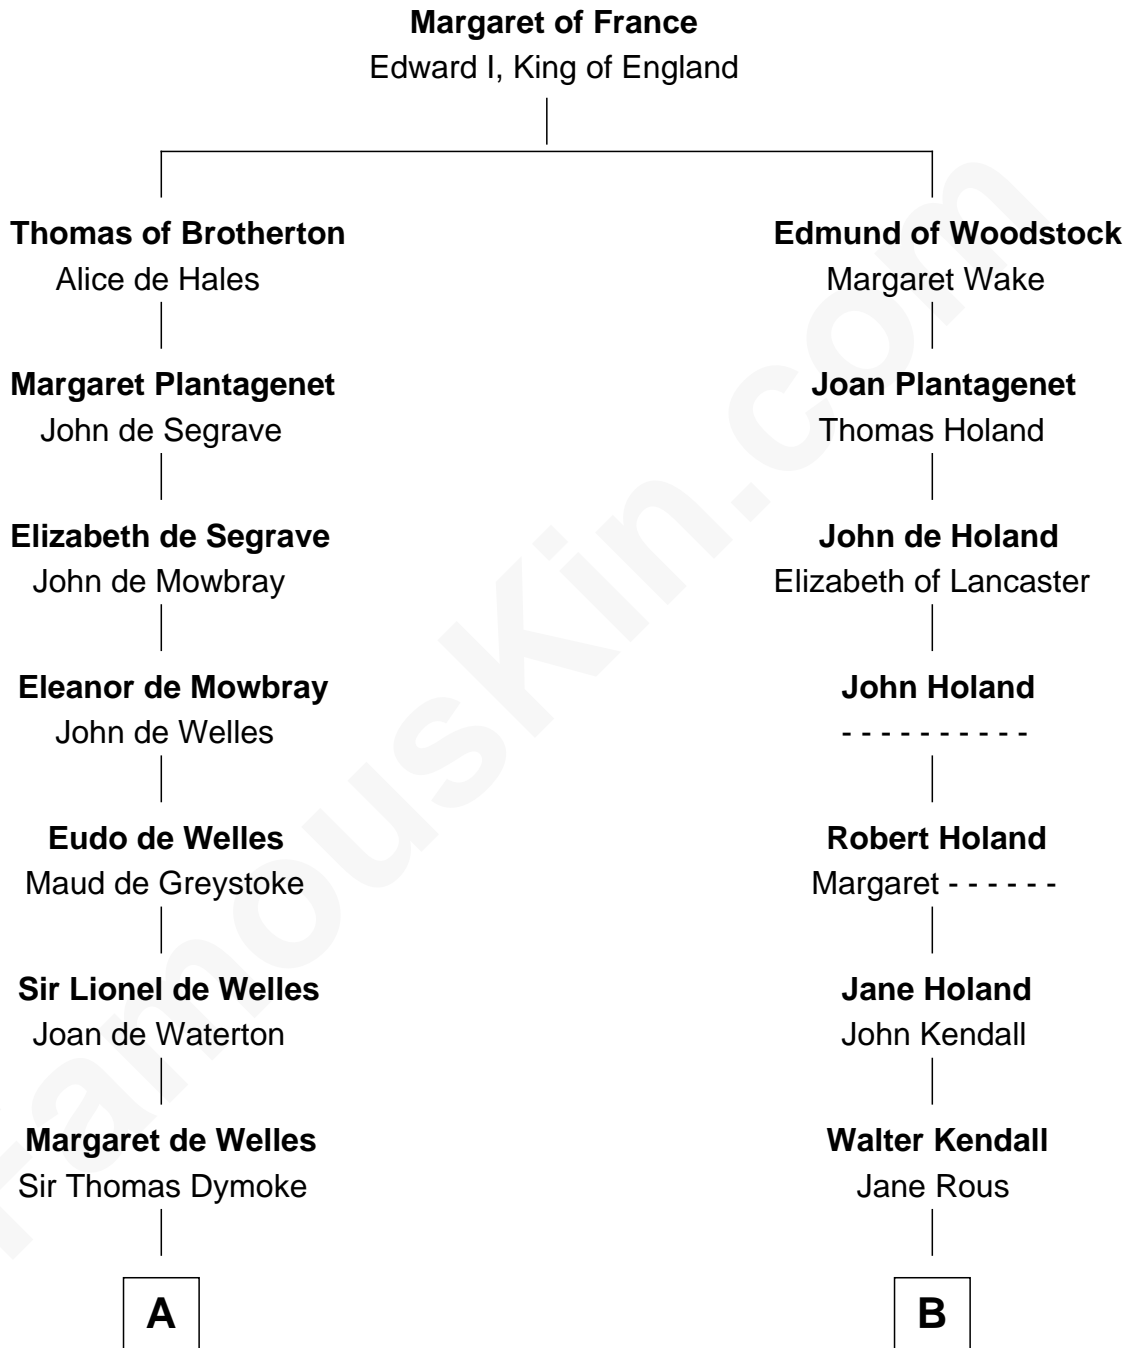

FamousKin.com Relationship Chart of

Meriwether Lewis

Lewis and Clark Expedition

16th cousin 3 times removed of

Buckminster Fuller

Author, Architect, and Inventor

C

Caroline Matilda Wolcott

Martin Andrews

Caroline Wolcott Andrews

Richard Buckminster Fuller

Buckminster Fuller

Author, Architect, and Inventor

FamousKin.com