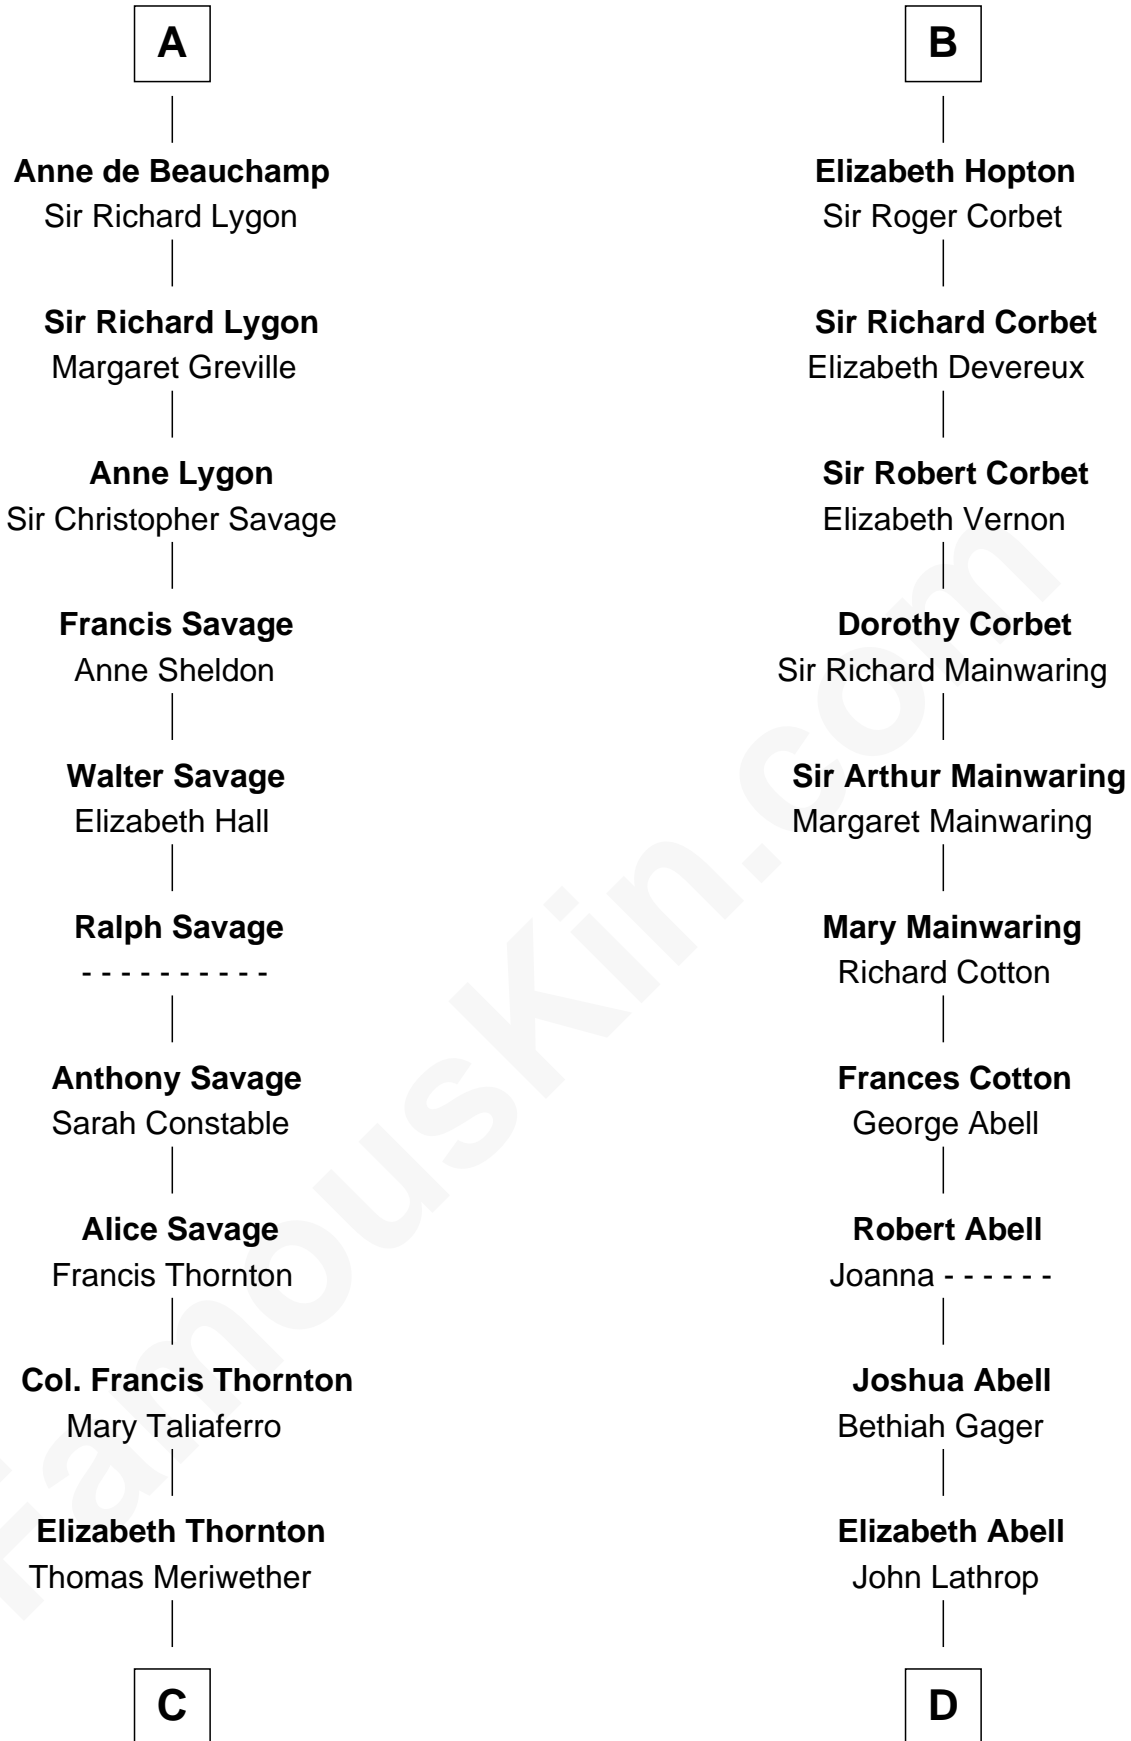

FamousKin.com Relationship Chart of

Meriwether Lewis

Lewis and Clark Expedition

18th cousin 3 times removed of

Marjorie Post

Founder of General Foods

John de Botetourte

Maud FitzThomas

C

Lucy Meriwether

William Lewis

Meriwether Lewis

Lewis and Clark Expedition

D

Azel Lathrop

Elizabeth Hyde

Erastus Lathrop

Sarah Bailey

Caroline Cushman Lathrop

Charles Rollin Post

Charles William Post

Elle Letitia Merriweather

Marjorie Post

Founder of General Foods