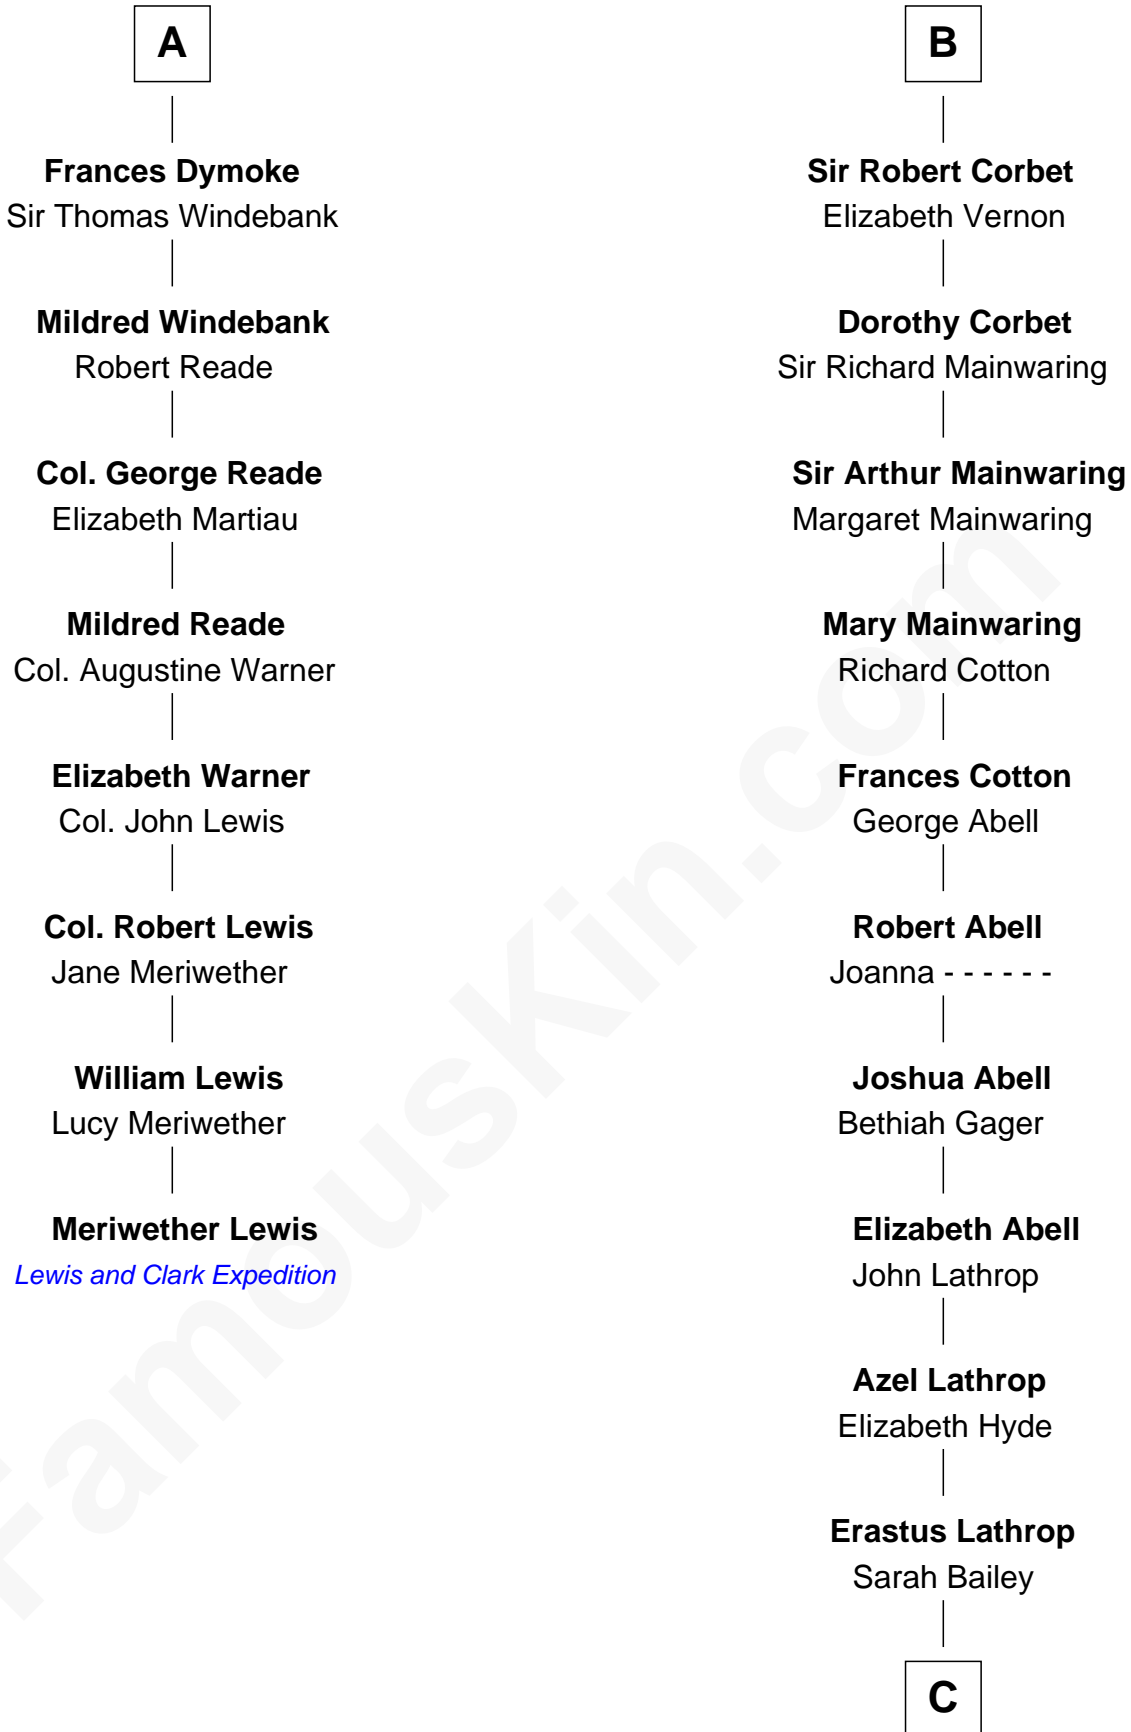

# FamousKin.com Relationship Chart of

**Meriwether Lewis**

*Lewis and Clark Expedition*

14th cousin 5 times removed of

**Marjorie Post**

*Founder of General Foods*

**C**

**Caroline Cushman Lathrop**

Charles Rollin Post

**Charles William Post**

Elle Letitia Merriweather

**Marjorie Post**

*Founder of General Foods*

FamousKin.com