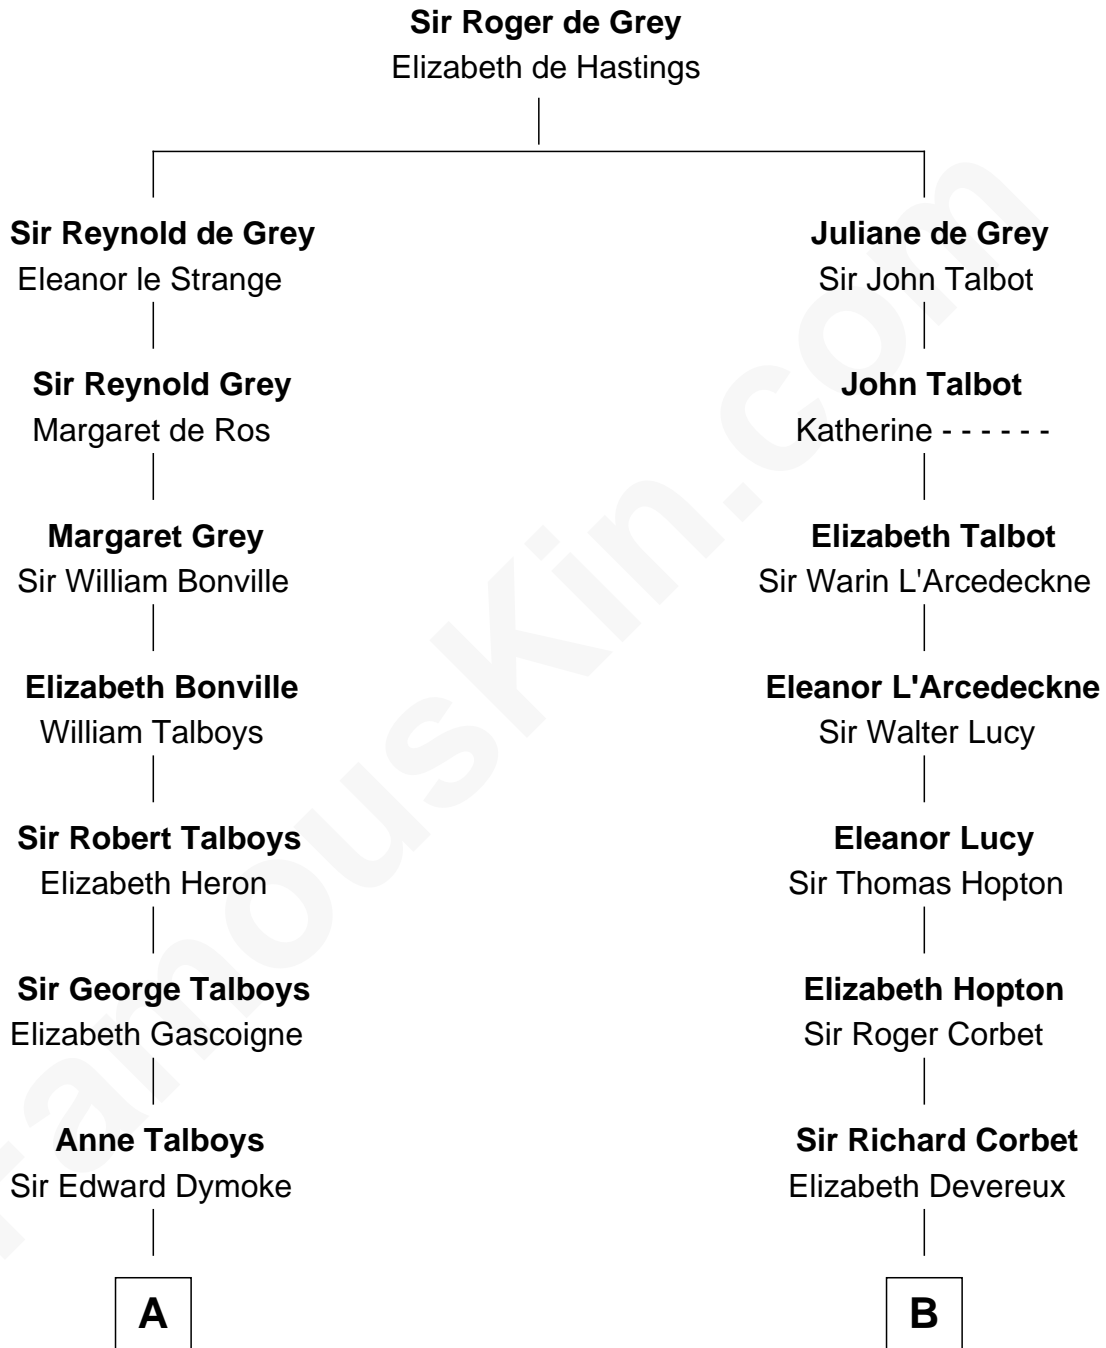

# FamousKin.com Relationship Chart of

**Meriwether Lewis**

*Lewis and Clark Expedition*

14th cousin 5 times removed of

**Marjorie Post**

*Founder of General Foods*

**C**

**Caroline Cushman Lathrop**

Charles Rollin Post

**Charles William Post**

Elle Letitia Merriweather

**Marjorie Post**

*Founder of General Foods*

FamousKin.com