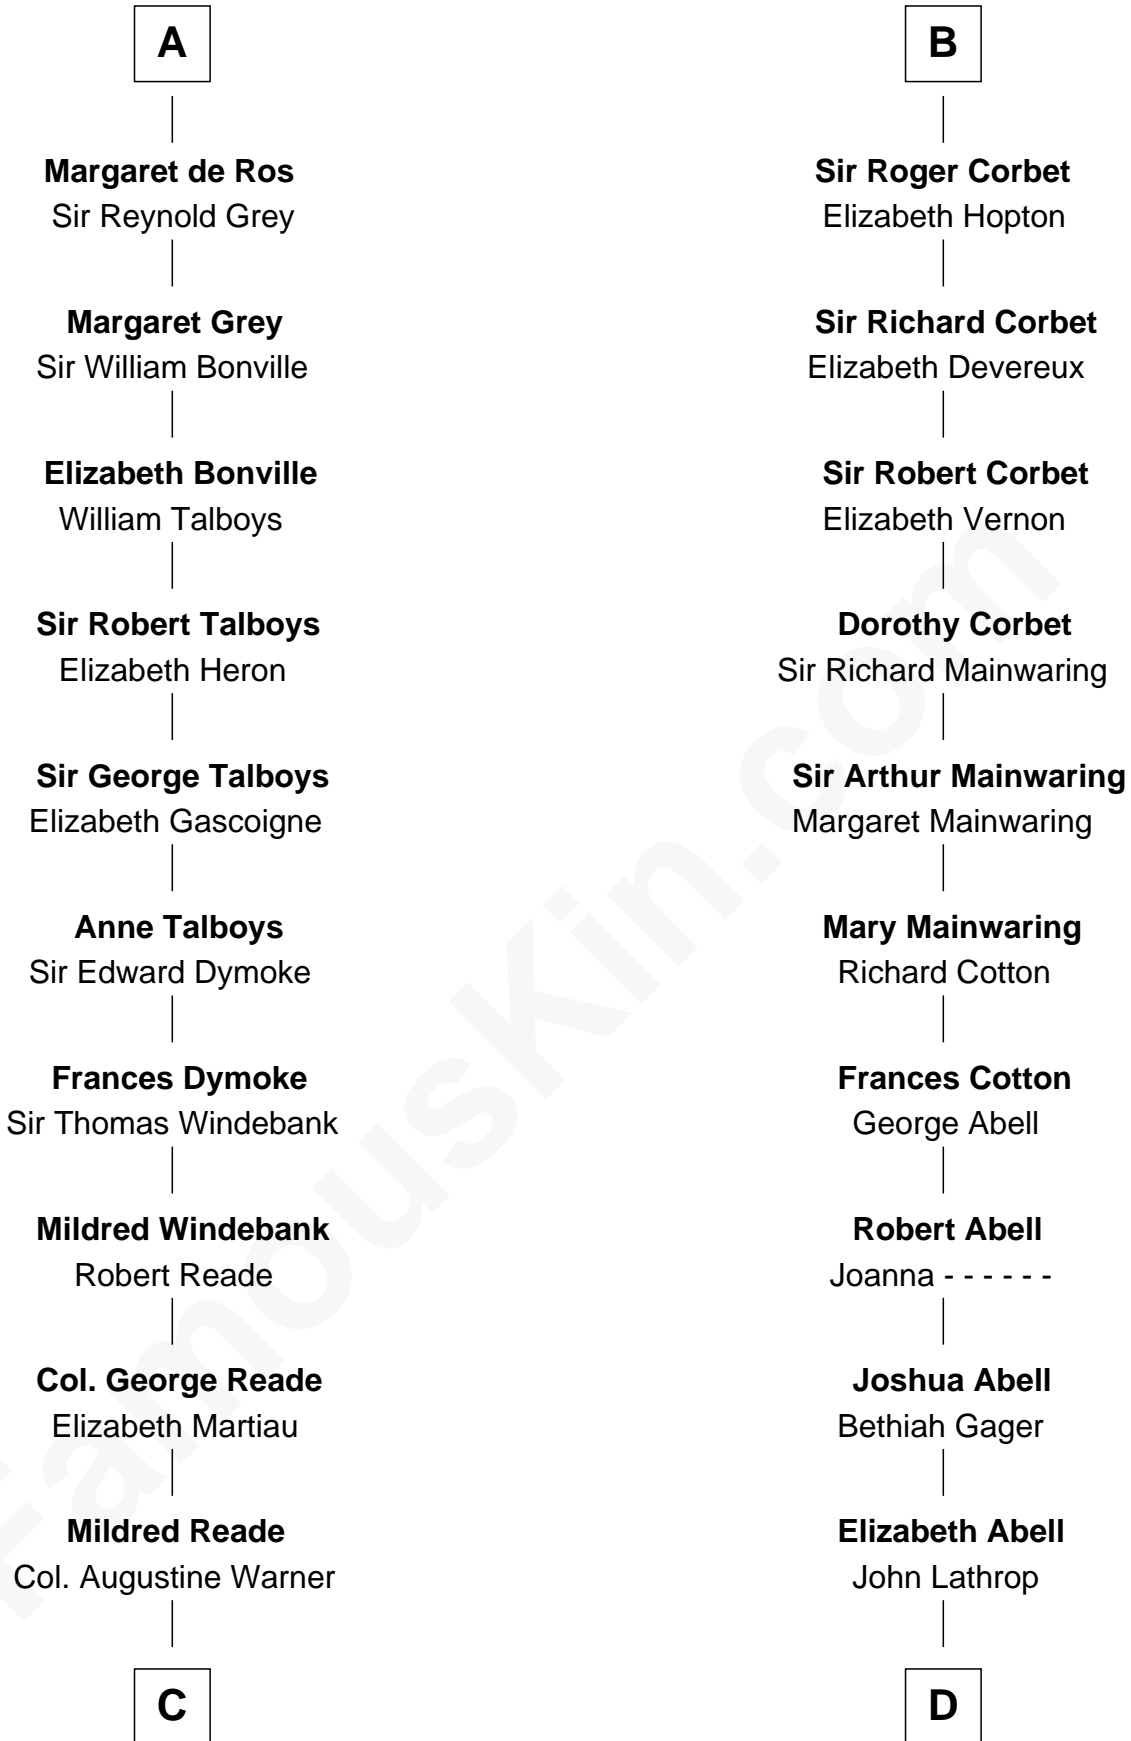

# FamousKin.com Relationship Chart of

**Meriwether Lewis**

*Lewis and Clark Expedition*

20th cousin 1 time removed of

**Marjorie Post**

*Founder of General Foods*

**William d'Aubenev**

Maud de St. Hilary

**C**

**Elizabeth Warner**

Col. John Lewis

**Col. Robert Lewis**

Jane Meriwether

**William Lewis**

Lucy Meriwether

**Meriwether Lewis**

*Lewis and Clark Expedition*

**D**

**Azel Lathrop**

Elizabeth Hyde

**Erastus Lathrop**

Sarah Bailey

**Caroline Cushman Lathrop**

Charles Rollin Post