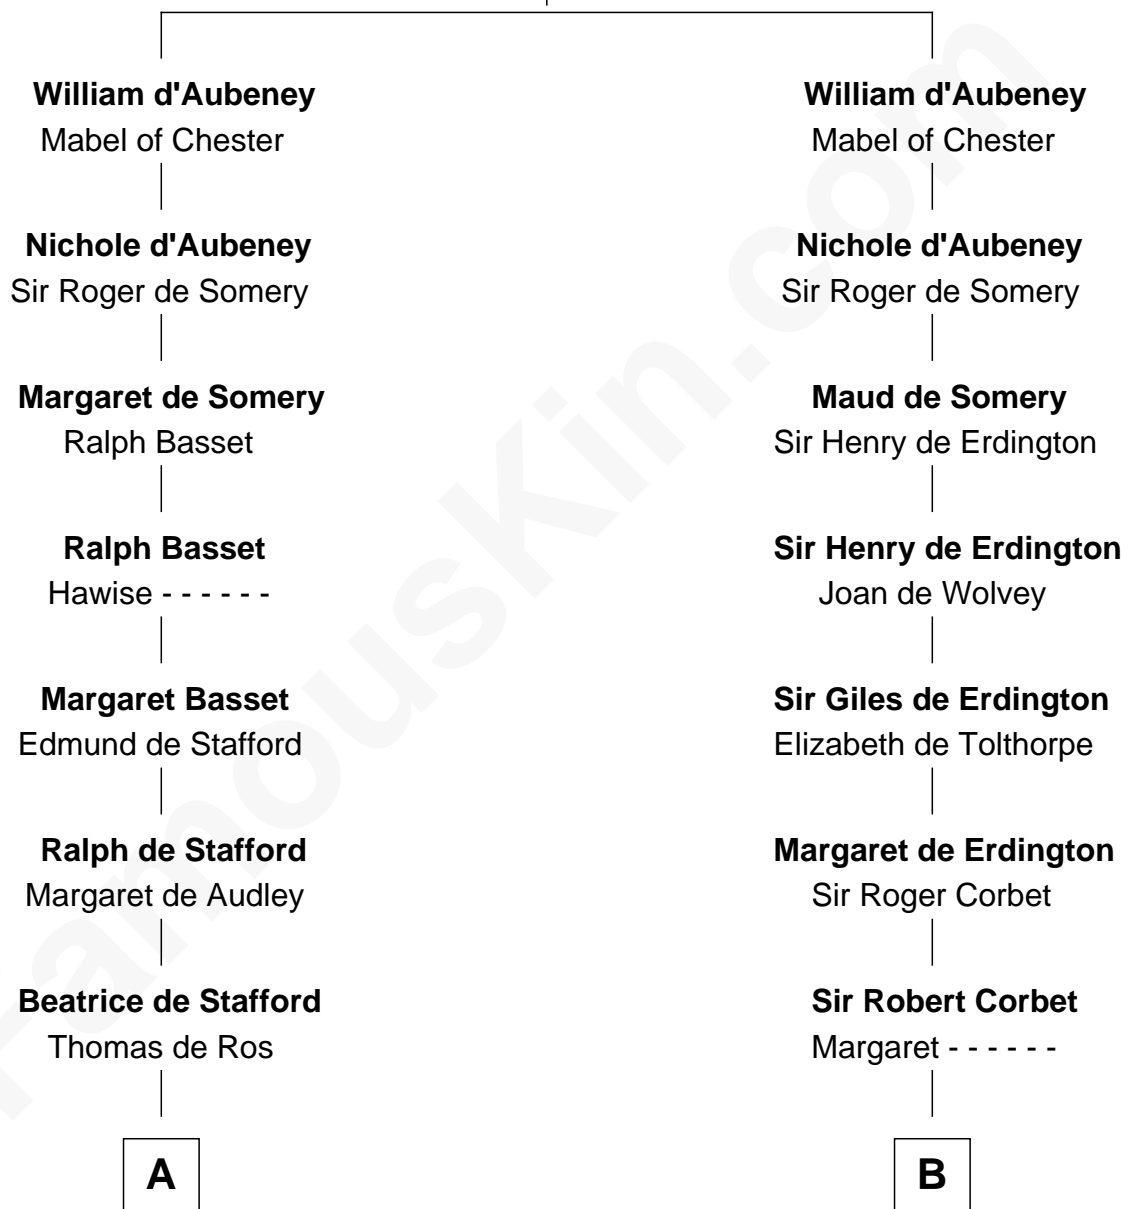

# FamousKin.com Relationship Chart of

**Meriwether Lewis**

*Lewis and Clark Expedition*

20th cousin 1 time removed of

**Marjorie Post**

*Founder of General Foods*

**William d'Aubenev**

Maud de St. Hilary

**C**

**Elizabeth Warner**

Col. John Lewis

**Col. Robert Lewis**

Jane Meriwether

**William Lewis**

Lucy Meriwether

**Meriwether Lewis**

*Lewis and Clark Expedition*

**D**

**Azel Lathrop**

Elizabeth Hyde

**Erastus Lathrop**

Sarah Bailey

**Caroline Cushman Lathrop**

Charles Rollin Post