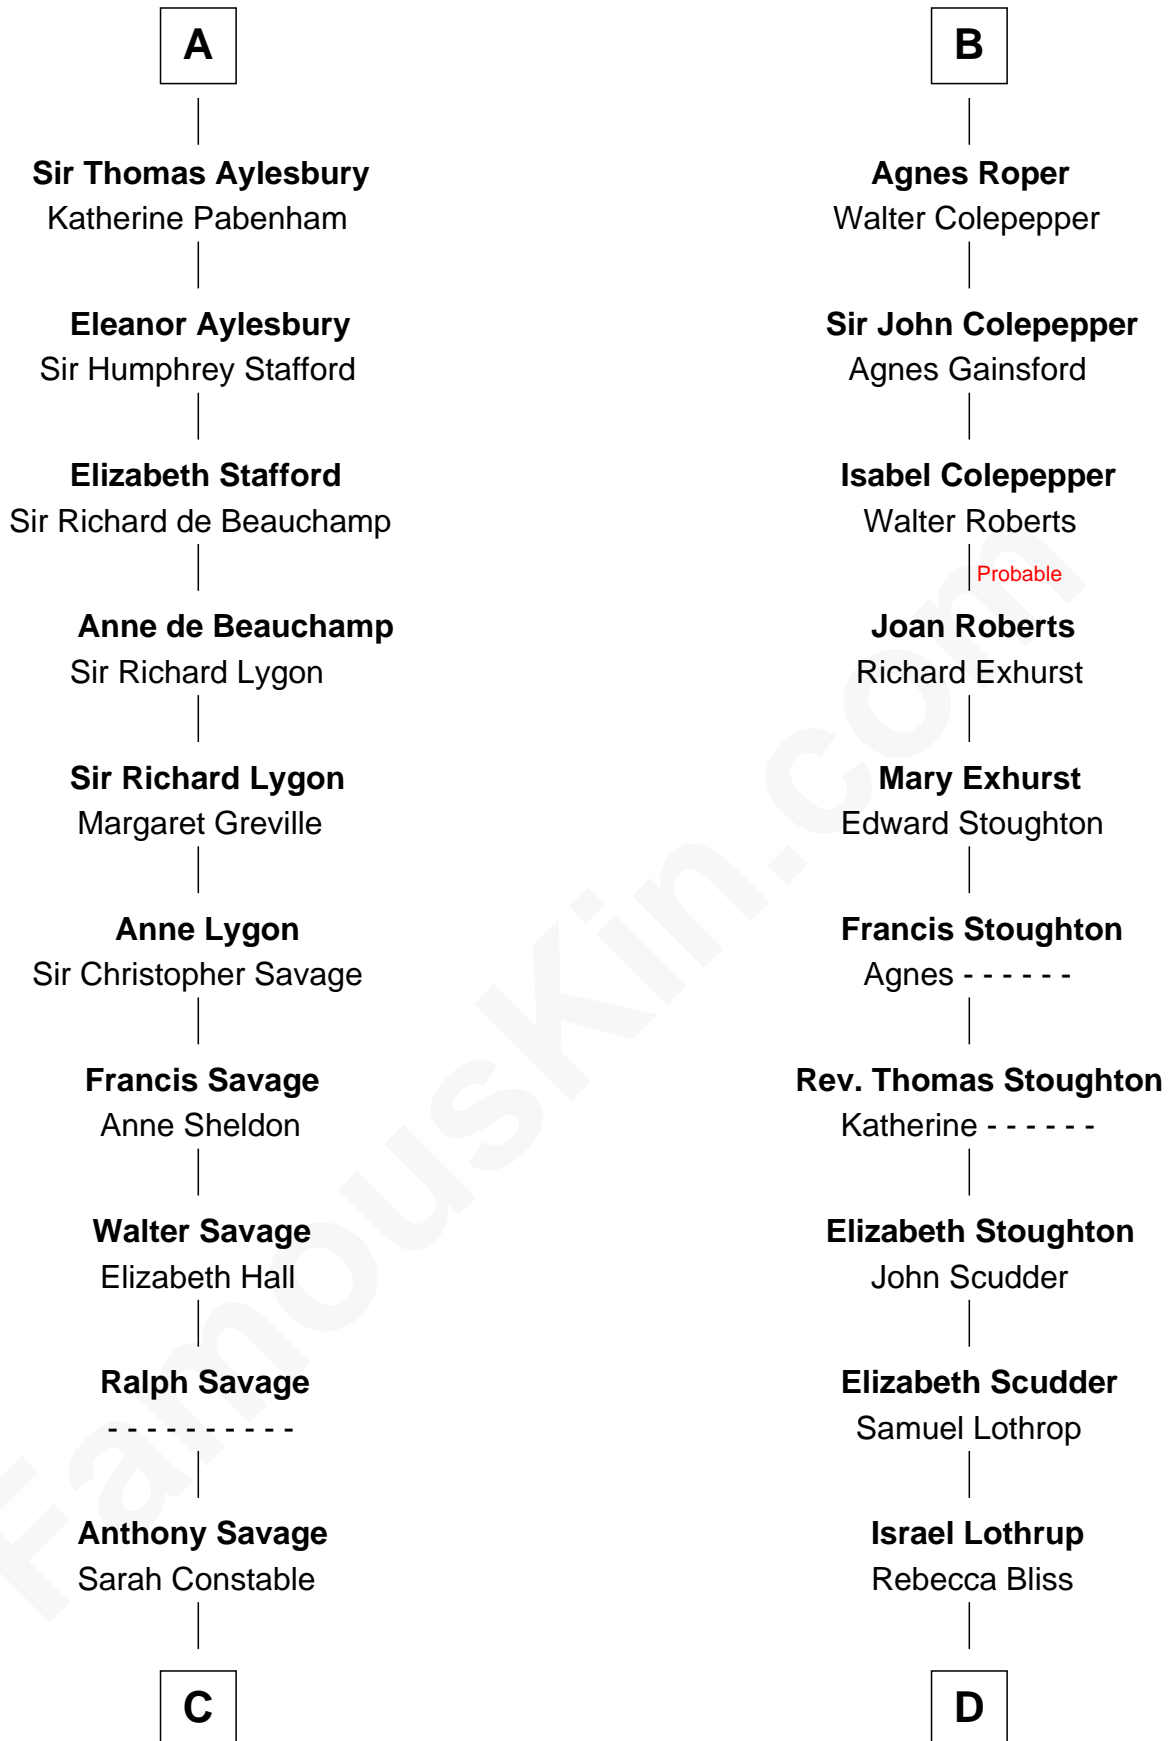

# FamousKin.com Relationship Chart of

**Meriwether Lewis**

*Lewis and Clark Expedition*

21st cousin of

**C. W. Post**

*Founder of Post Cereals*

**William de Huntingfield**

Isabel FitzWilliam

Richard de Keynes

**Richard de Keynes**

Alice de Mankesy

**Joan de Keynes**

Sir Roger Lewknor

**Sir Thomas Lewknor**

Sybil - - - - -

**Sir Roger Lewknor**

Katherine Bardolf

Probable

**Beatrix Lewknor**

Ralph Roper

Probable

**Edmond Roper**

- - - - -

**B**

**C**

**Alice Savage**  
Francis Thornton

**Col. Francis Thornton**  
Mary Taliaferro

**Elizabeth Thornton**  
Thomas Meriwether

**Lucy Meriwether**  
William Lewis

**Meriwether Lewis**  
*Lewis and Clark Expedition*