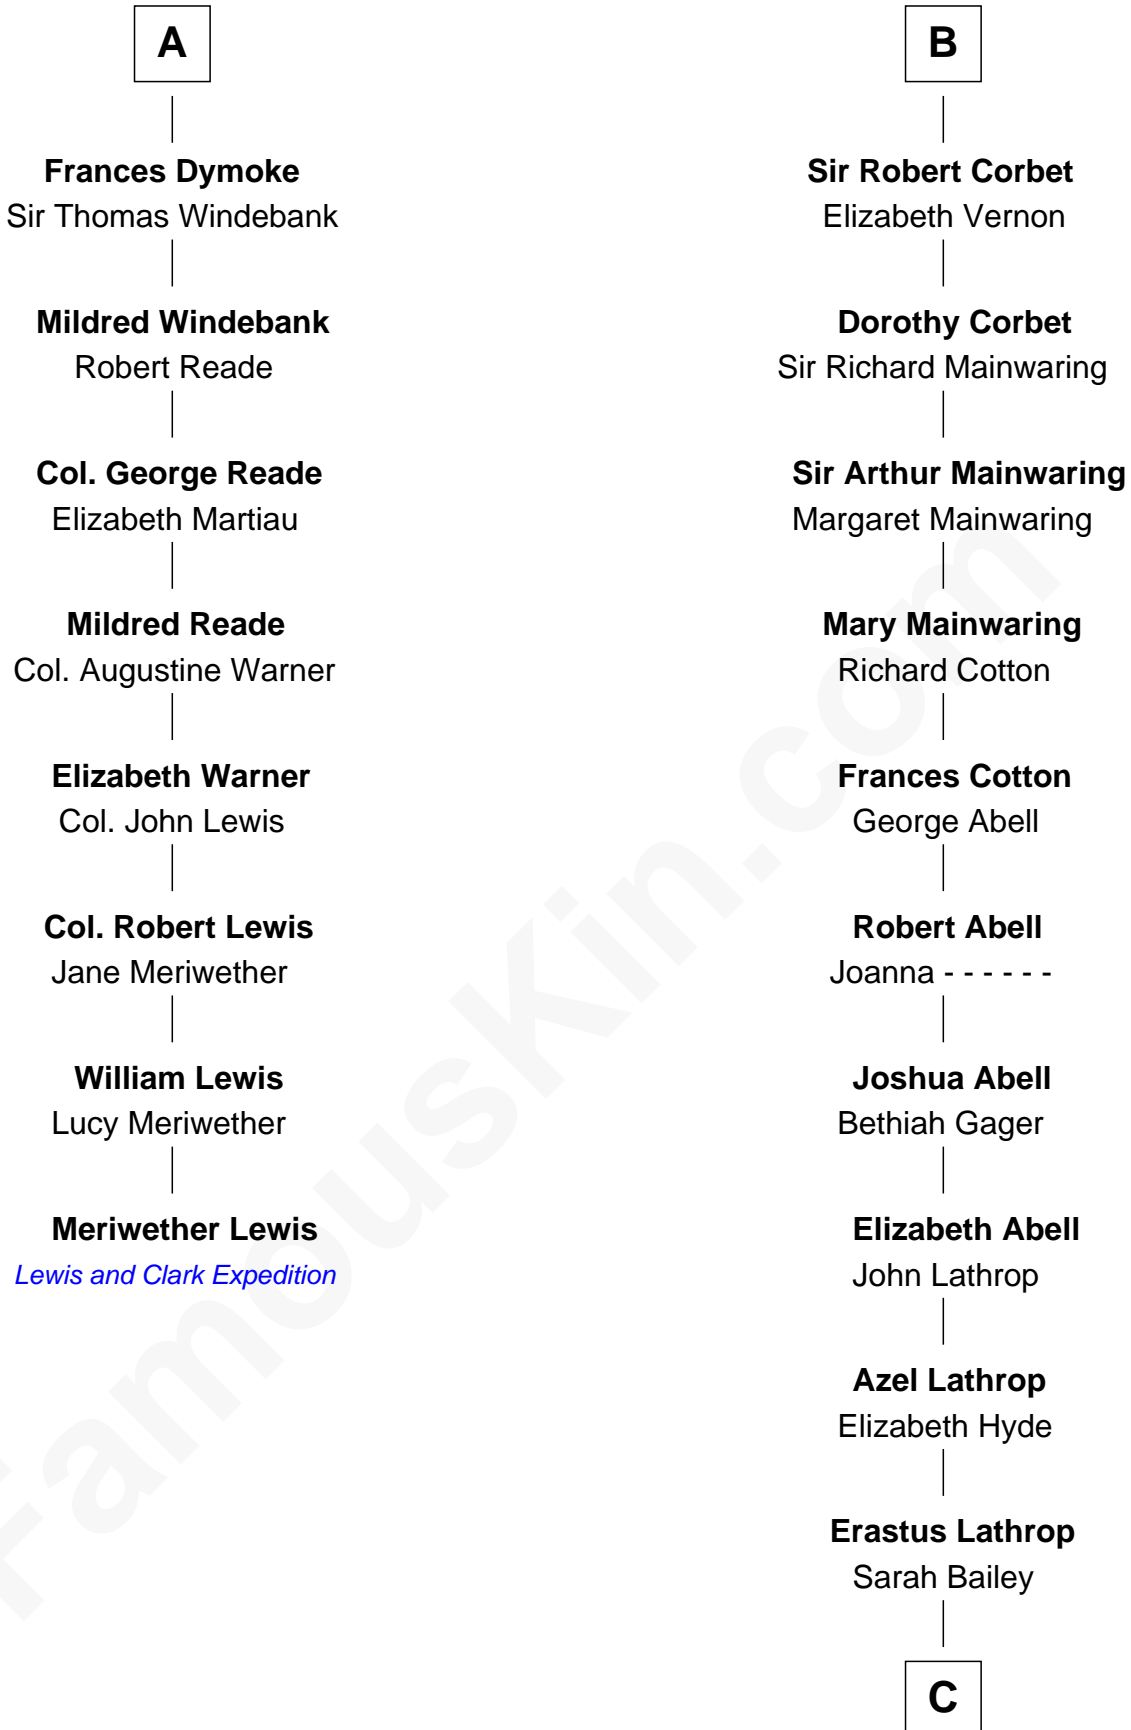

FamousKin.com Relationship Chart of

Meriwether Lewis

Lewis and Clark Expedition

14th cousin 4 times removed of

C. W. Post

Founder of Post Cereals

C

Caroline Cushman Lathrop

Charles Rollin Post

C. W. Post

Founder of Post Cereals

FamousKin.com