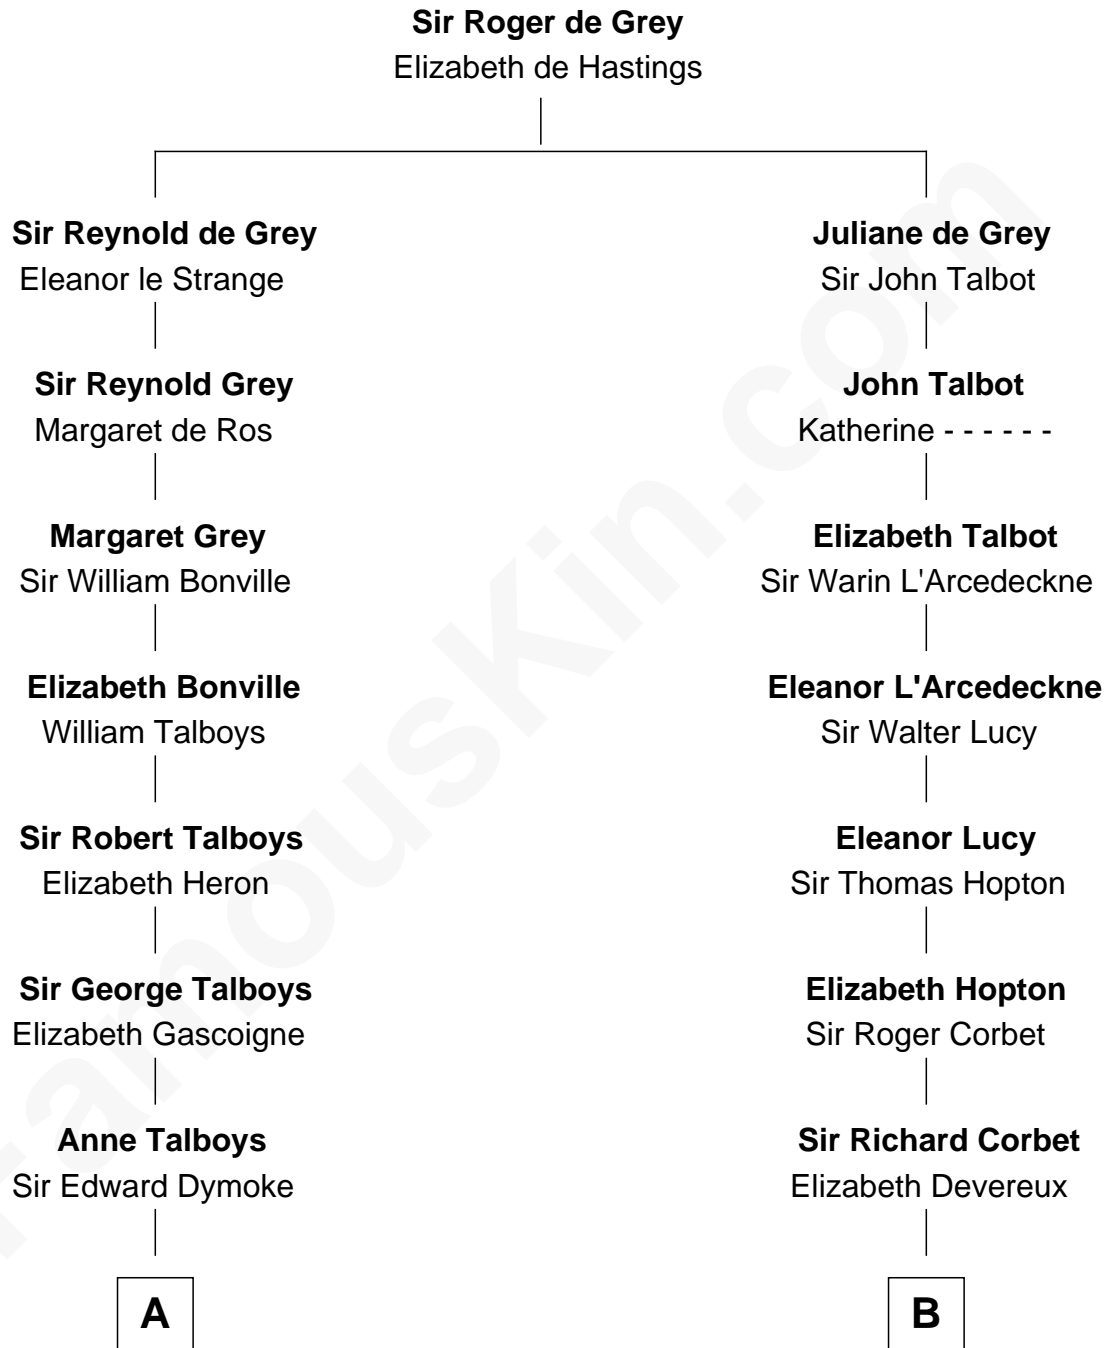

FamousKin.com Relationship Chart of

Meriwether Lewis

Lewis and Clark Expedition

14th cousin 4 times removed of

C. W. Post

Founder of Post Cereals

C

Caroline Cushman Lathrop