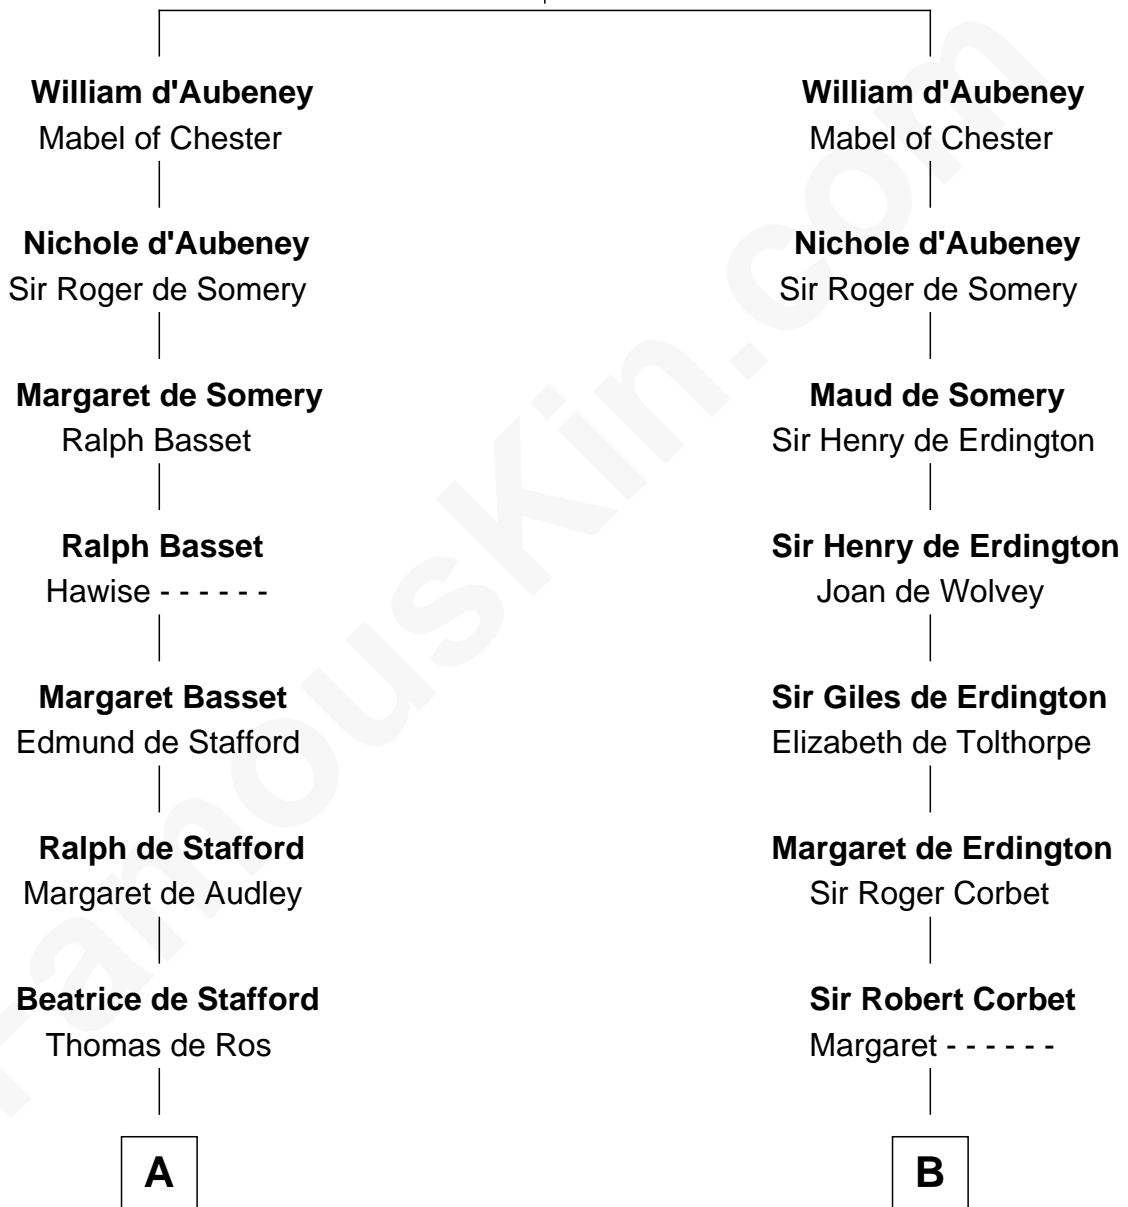

FamousKin.com Relationship Chart of

Meriwether Lewis

Lewis and Clark Expedition

20th cousin of

C. W. Post

Founder of Post Cereals

William d'Aubenev

Maud de St. Hilary

C

Elizabeth Warner

Col. John Lewis

Col. Robert Lewis

Jane Meriwether

William Lewis

Lucy Meriwether

Meriwether Lewis

Lewis and Clark Expedition

D

Azel Lathrop

Elizabeth Hyde

Erastus Lathrop

Sarah Bailey

Caroline Cushman Lathrop

Charles Rollin Post