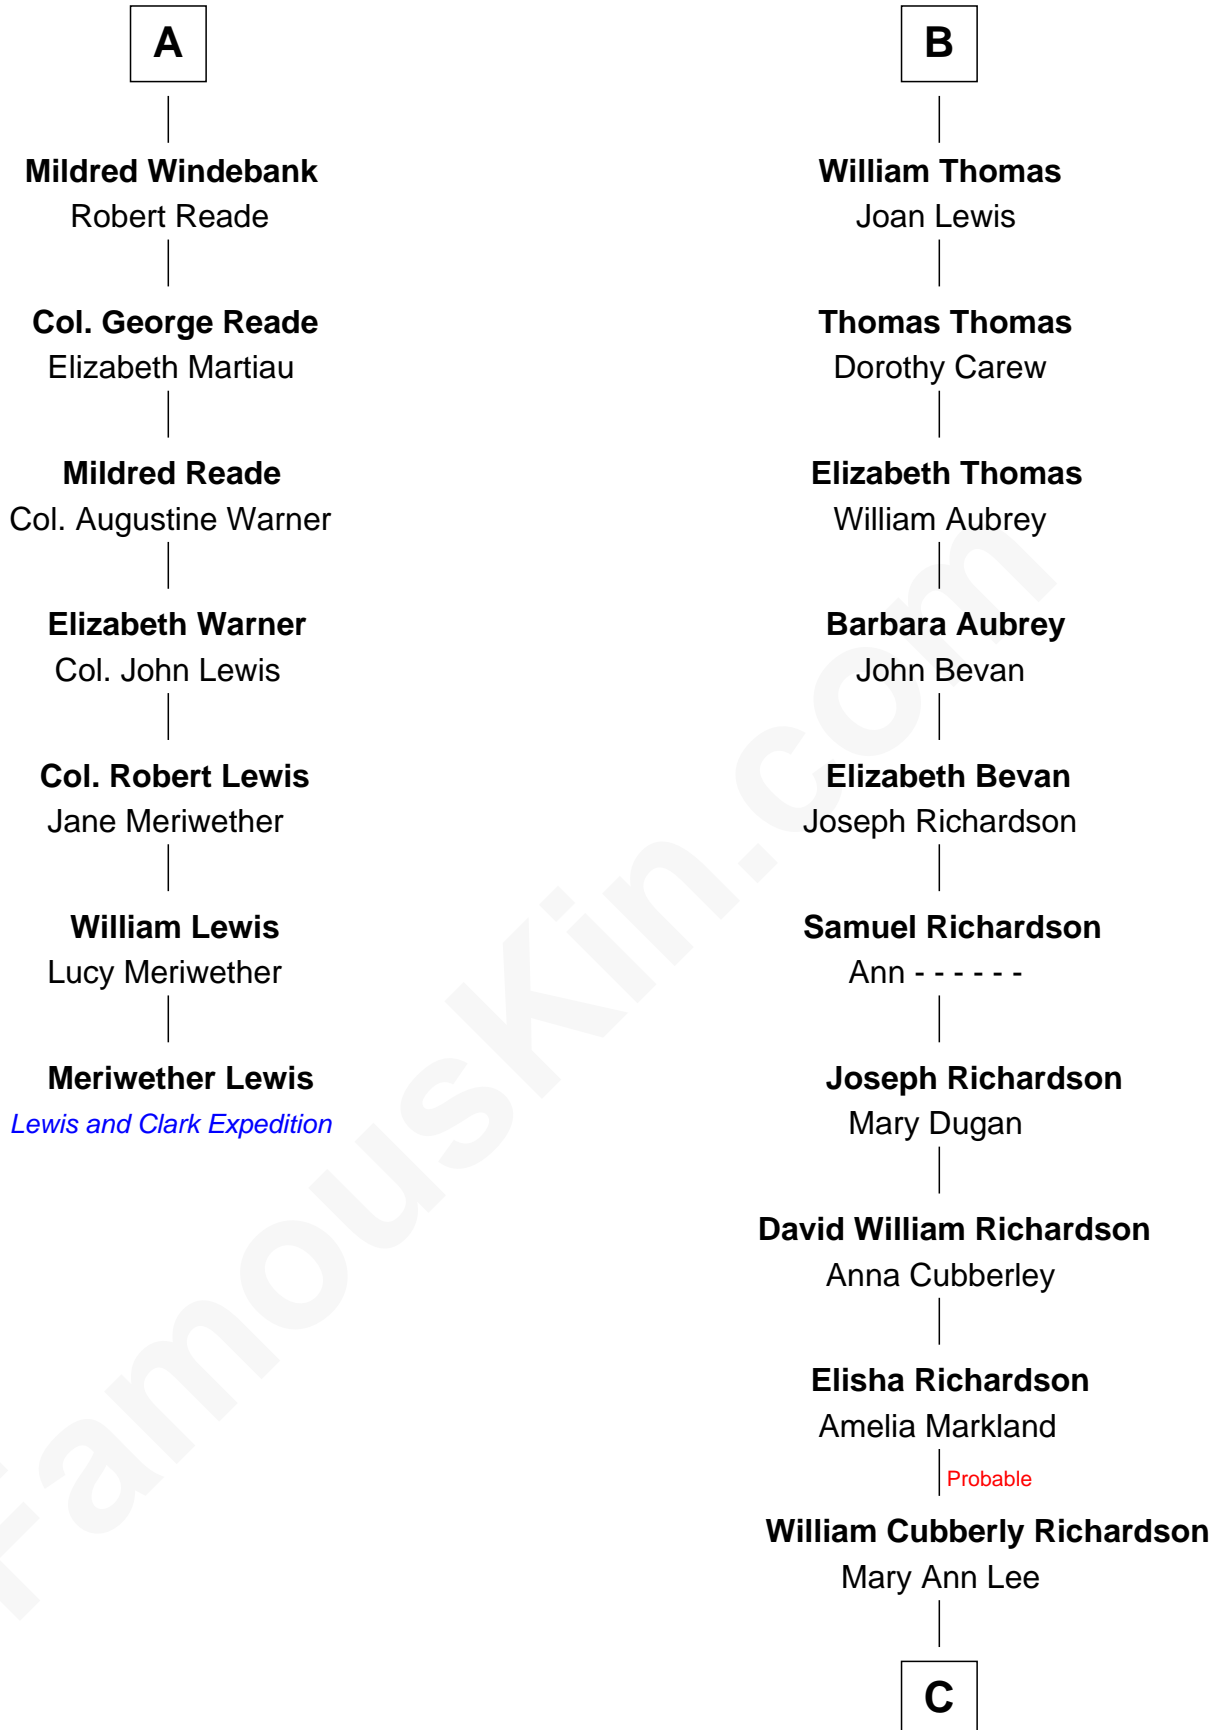

# FamousKin.com Relationship Chart of

**Meriwether Lewis**

*Lewis and Clark Expedition*

13th cousin 7 times removed of

**Sally Ride**

*1st American Woman in Space*

**C**

**Charles Everroad Richardson**

Blanche Gibson

**Jennie Mae Richardson**

Thomas Vernam Ride

**Dale Burdell Ride**

Carol Joyce Anderson

**Sally Ride**

*1st American Woman in Space*

FamousKin.com