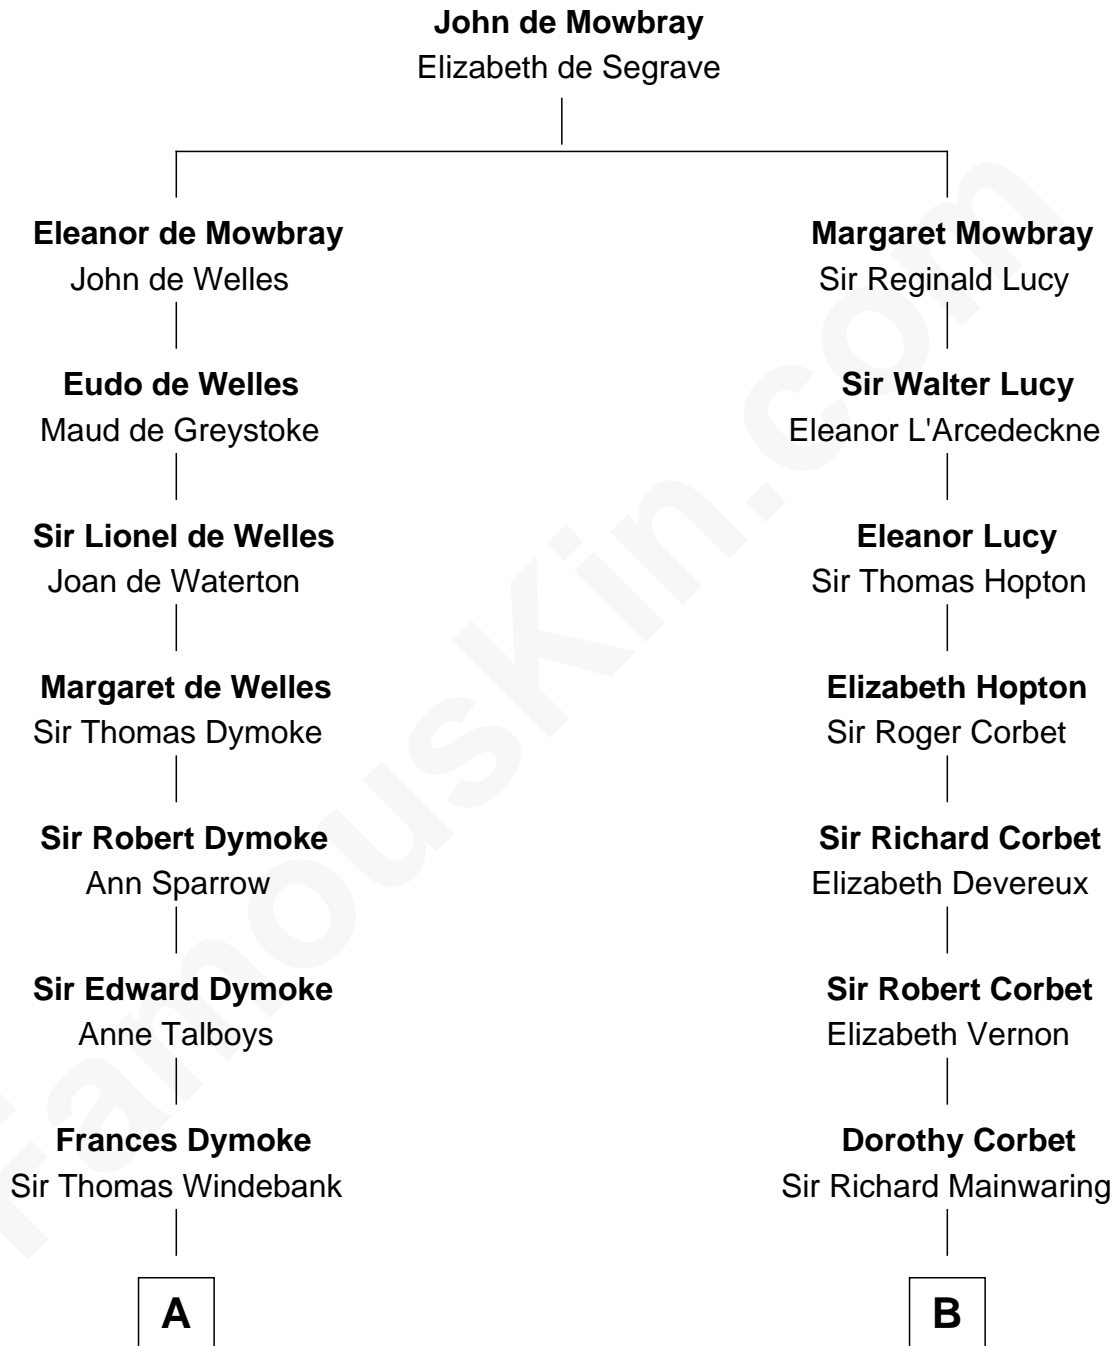

# FamousKin.com Relationship Chart of

**Meriwether Lewis**

*Lewis and Clark Expedition*

13th cousin 8 times removed of

**Adlai Stevenson III**

*U.S. Senator from Illinois*

**C**

**John Talman Whiting**

Mary Sophia Hill

**Mary DeGama Whiting**

William Borden

**John Borden**

Ellen Wallace Waller

**Ellen Borden**

Adlai Ewing Stevenson

**Adlai Stevenson III**

*U.S. Senator from Illinois*