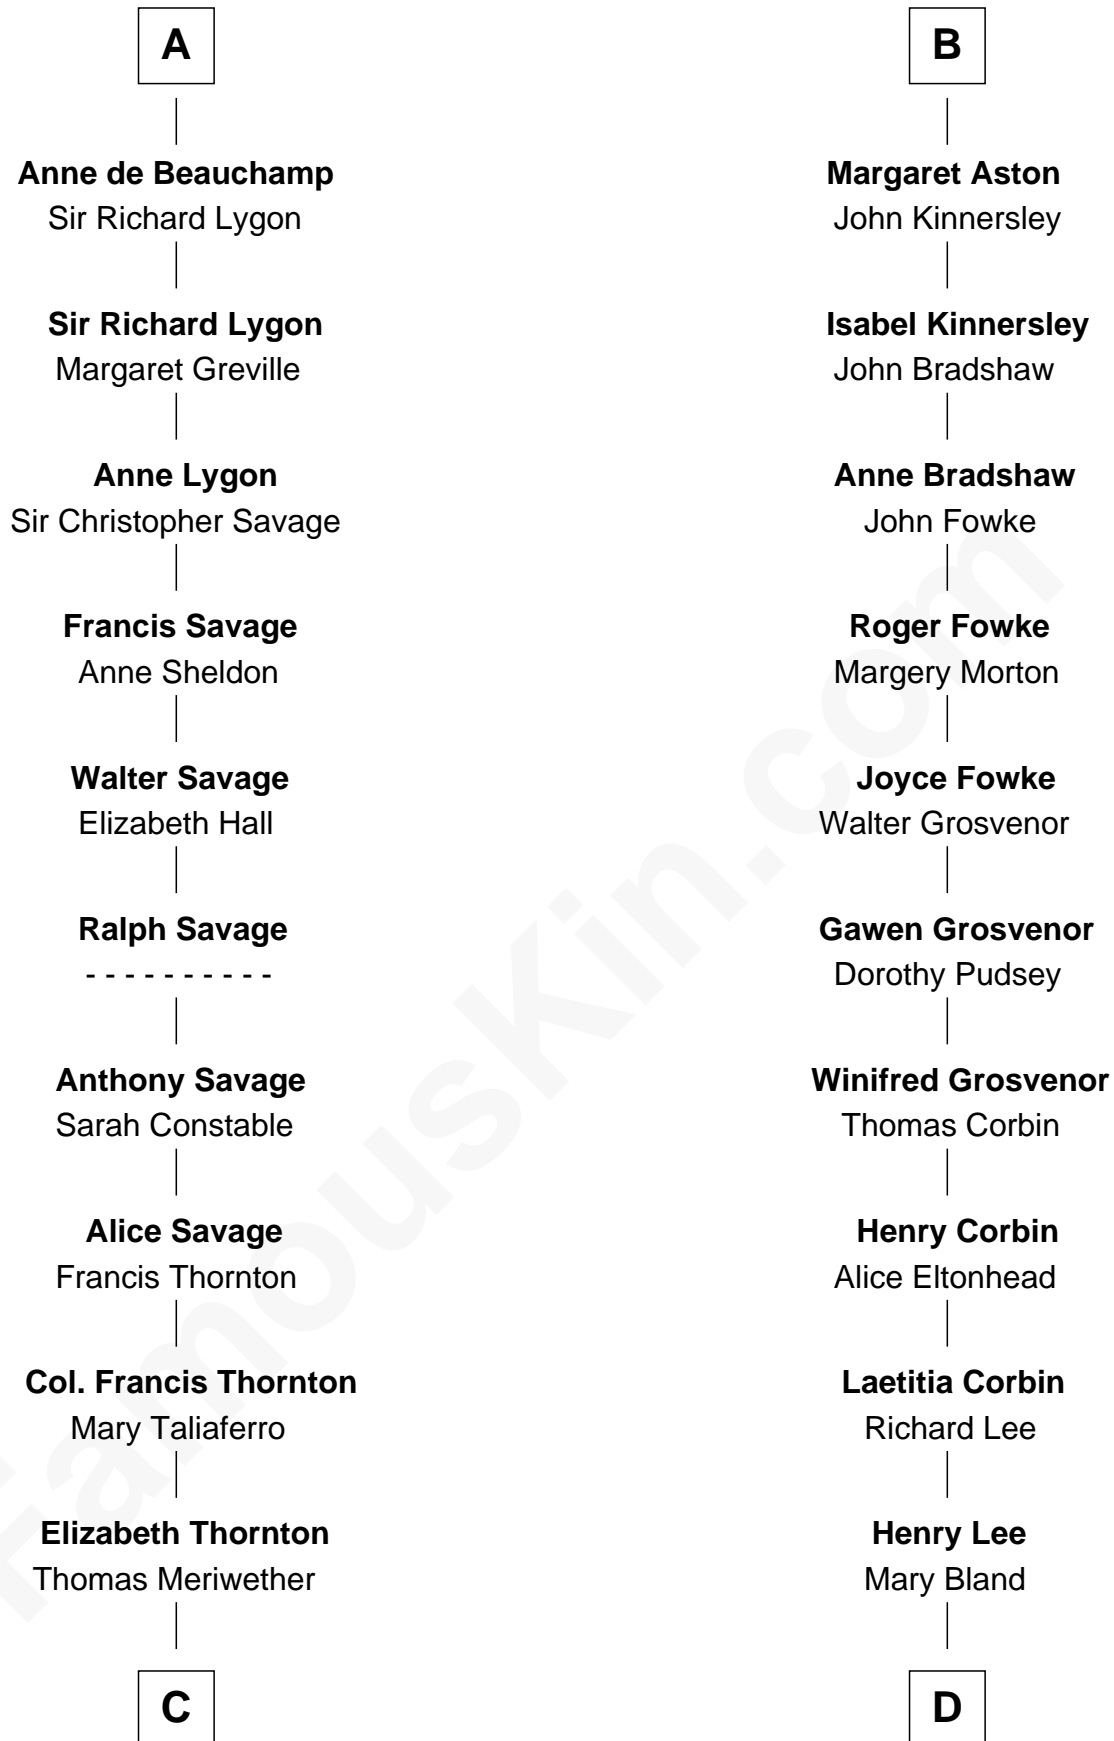

# FamousKin.com Relationship Chart of

**Meriwether Lewis**

*Lewis and Clark Expedition*

18th cousin of

**Henry Lee III**

*9th Governor of Virginia*

**John de Botetourte**

Maud FitzThomas

**Sir Humphrey Stafford**  
Eleanor Aylesbury

**Elizabeth Stafford**  
Sir Richard de Beauchamp

**A**

**Thomas de Botetourte**

Joan de Somery

**John de Botetourte**  
Joyce la Zouche de Mortimer

**Joyce de Botetourte**  
Sir Baldwin Freville

**Sir Baldwin Freville**  
Maude le Scrope

**Joyce Freville**  
Sir Roger Aston

**Sir Robert Aston**  
Isabel Brereton

**John Aston**  
Elizabeth Delves

**B**

**C**

**Lucy Meriwether**

William Lewis

**Meriwether Lewis**

*Lewis and Clark Expedition*

**D**

**Col. Henry Lee**

Lucy Grymes

**Henry Lee III**

*Light-Horse Harry*

FamousKin.com