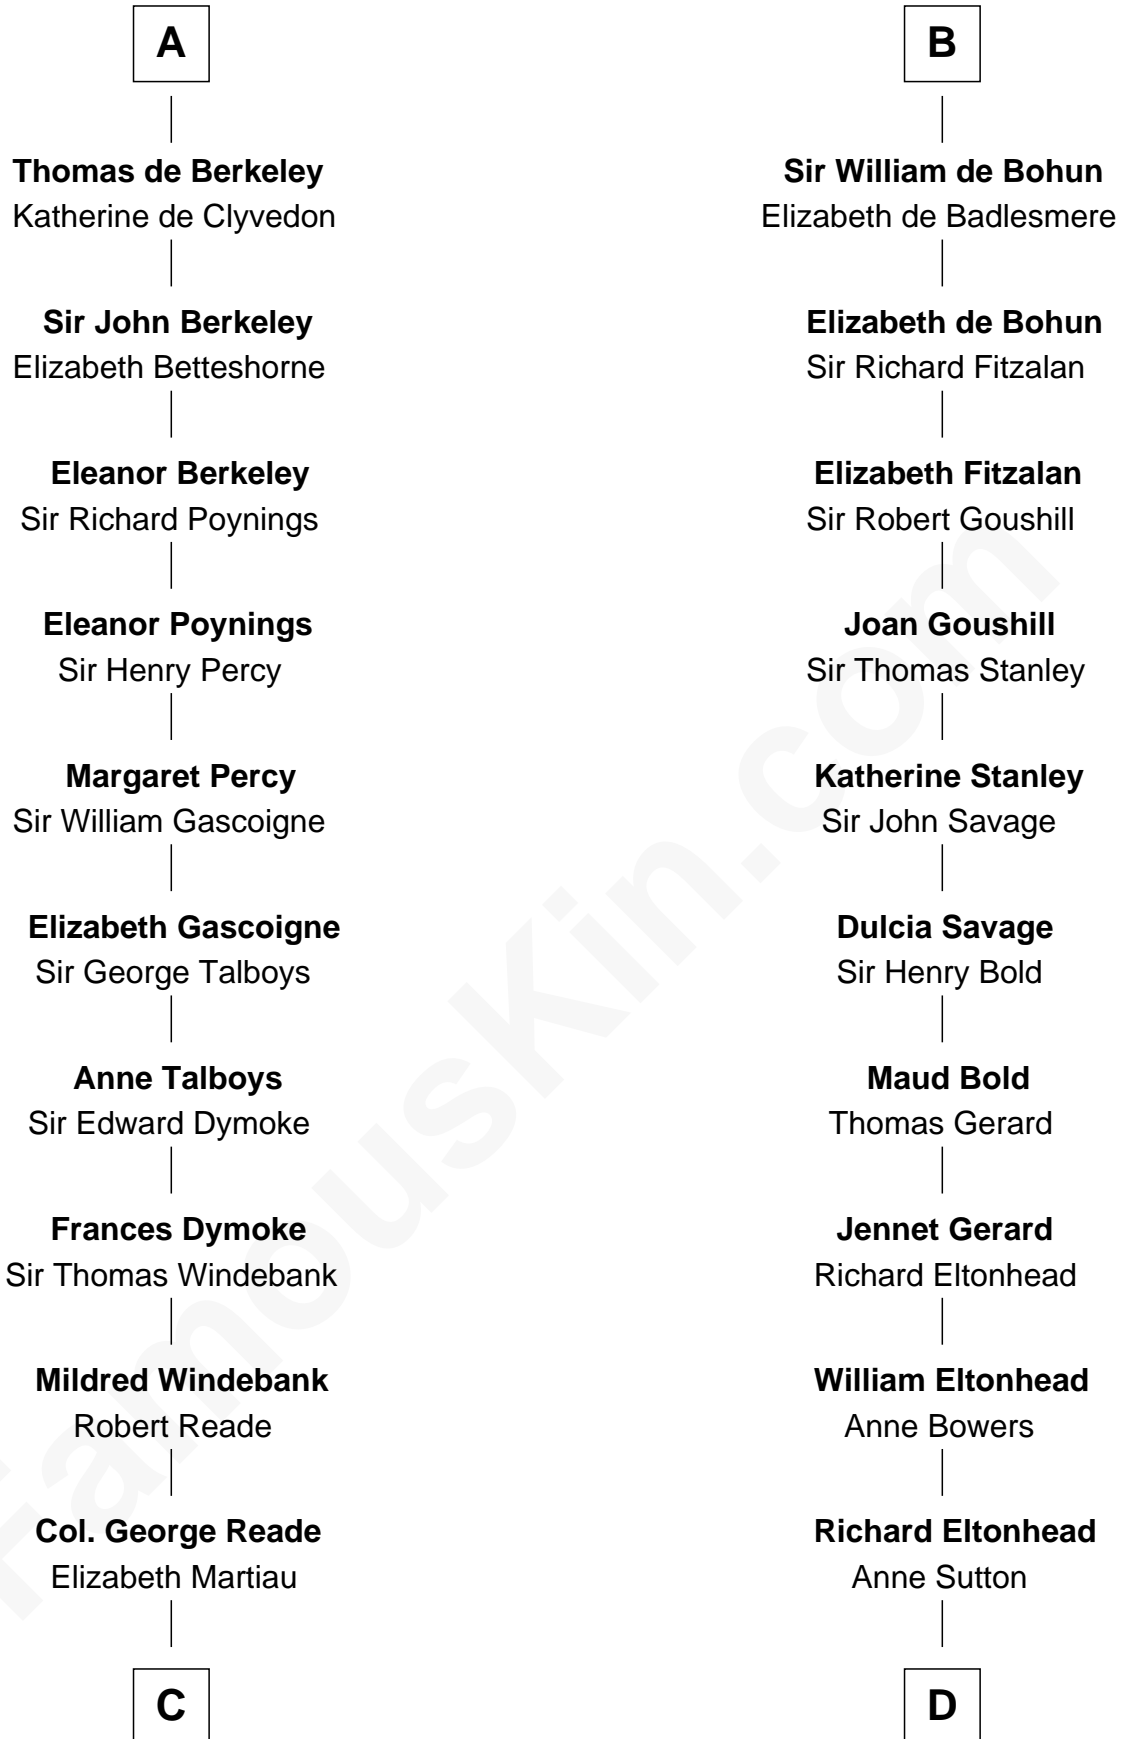

# FamousKin.com Relationship Chart of

**Meriwether Lewis**

*Lewis and Clark Expedition*

21st cousin of

**Henry Lee III**

*9th Governor of Virginia*

**Mitchertach O'Toole**

Cacht Inion Loigsig O'Morda

**C**

**Mildred Reade**  
Col. Augustine Warner

**Elizabeth Warner**  
Col. John Lewis

**Col. Robert Lewis**  
Jane Meriwether

**William Lewis**  
Lucy Meriwether

**Meriwether Lewis**  
*Lewis and Clark Expedition*