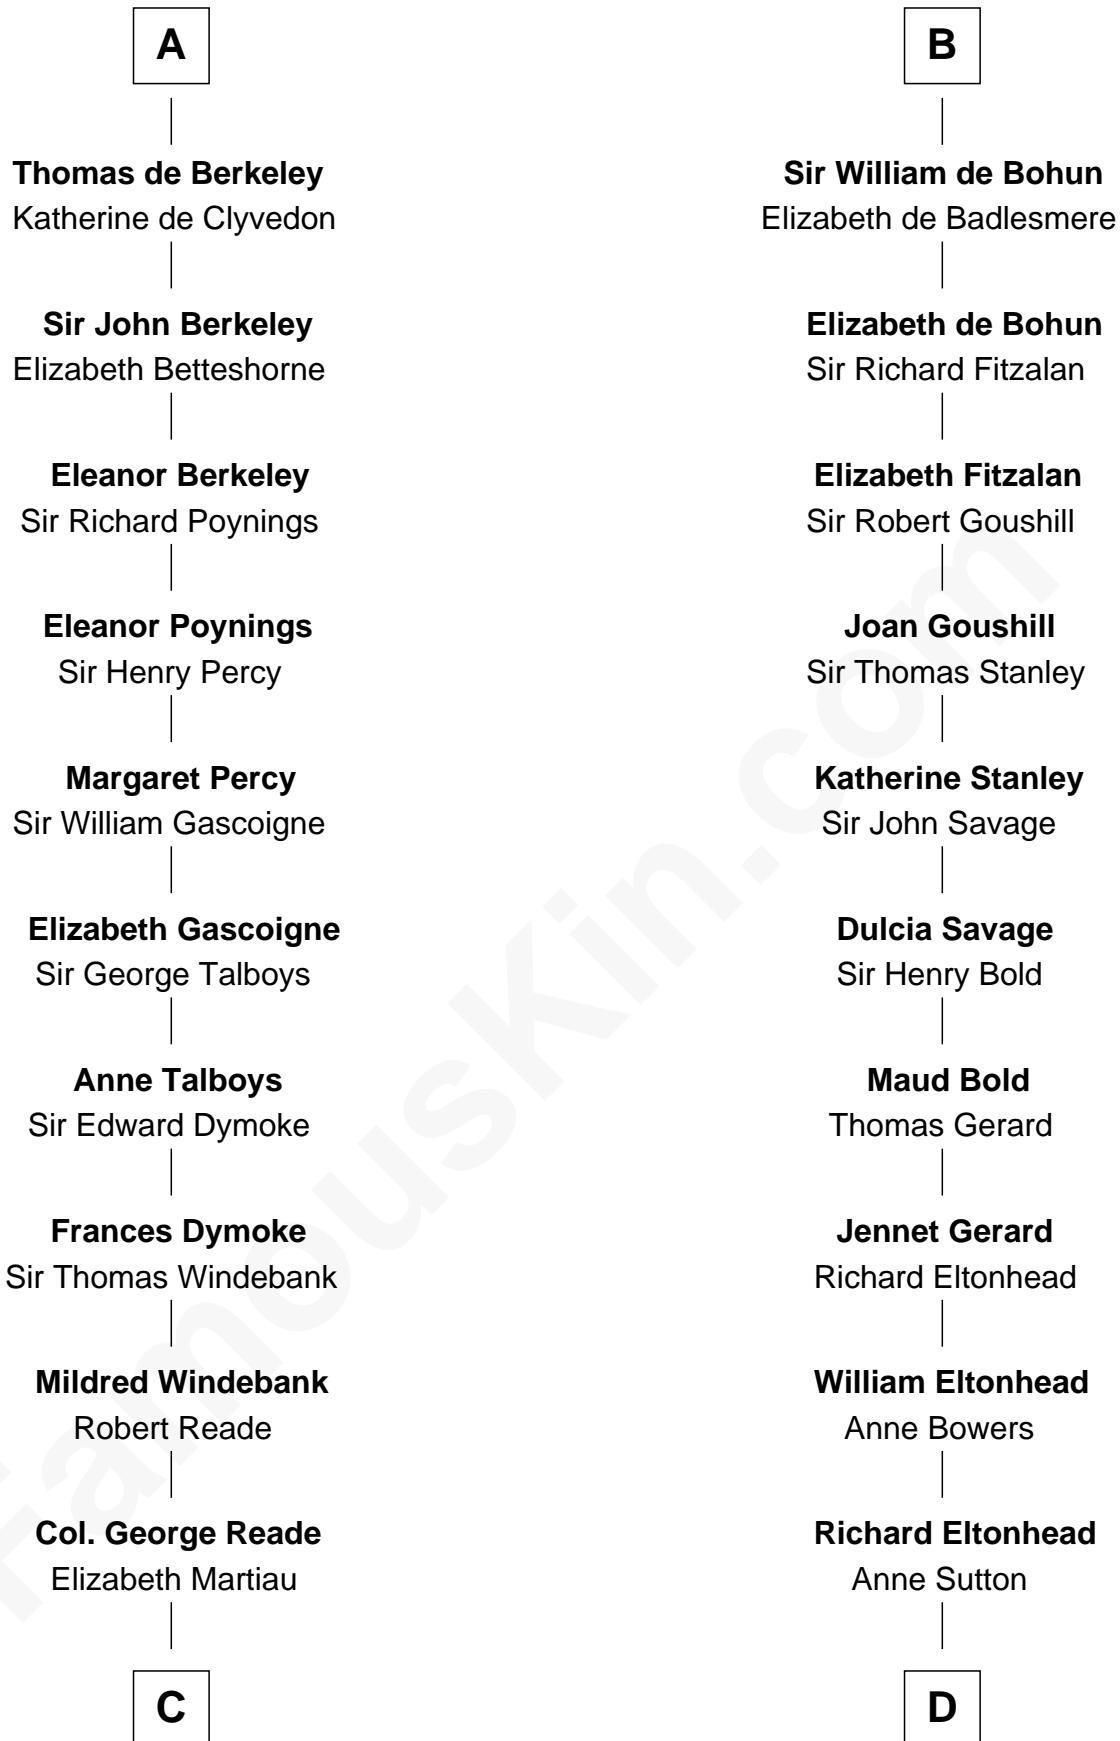

FamousKin.com Relationship Chart of

Meriwether Lewis

Lewis and Clark Expedition

21st cousin of

Henry Lee III

9th Governor of Virginia

Sir Robert de Beaumont

Isabel de Vermandois

C

Mildred Reade
Col. Augustine Warner

Elizabeth Warner
Col. John Lewis

Col. Robert Lewis
Jane Meriwether

William Lewis
Lucy Meriwether

Meriwether Lewis
Lewis and Clark Expedition

D

Alice Eltonhead
Henry Corbin