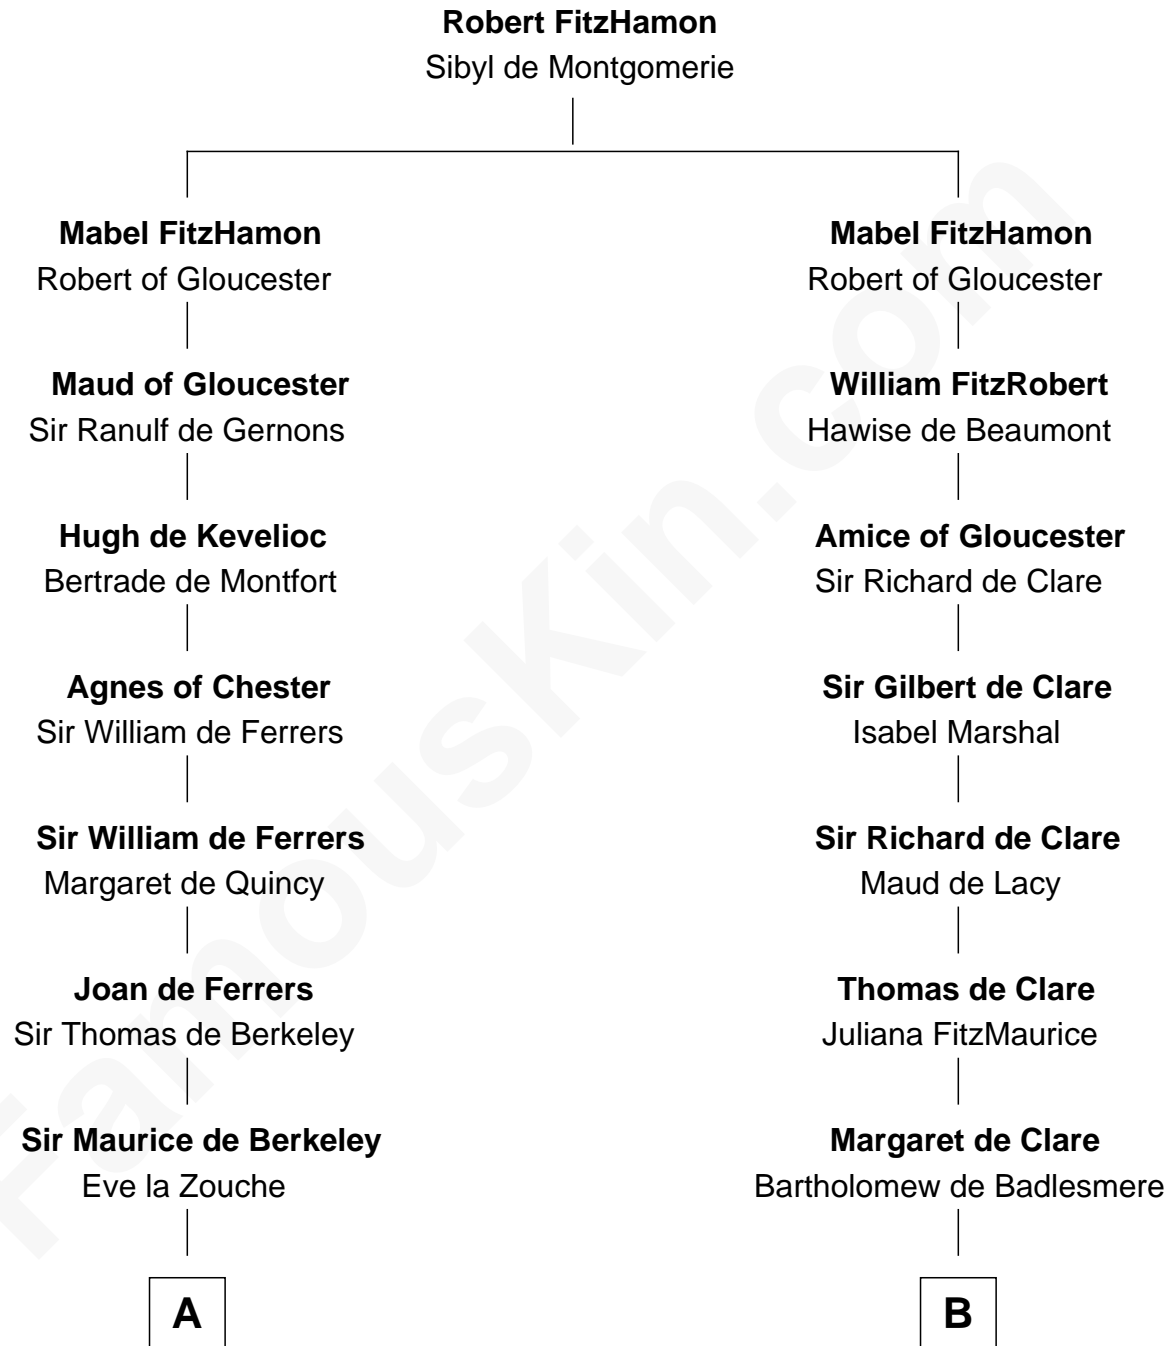

FamousKin.com Relationship Chart of

Meriwether Lewis

Lewis and Clark Expedition

21st cousin of

Henry Lee III

9th Governor of Virginia

C

Mildred Reade
Col. Augustine Warner

Elizabeth Warner
Col. John Lewis

Col. Robert Lewis
Jane Meriwether

William Lewis
Lucy Meriwether

Meriwether Lewis
Lewis and Clark Expedition

D

Alice Eltonhead
Henry Corbin

Laetitia Corbin
Richard Lee

Henry Lee
Mary Bland