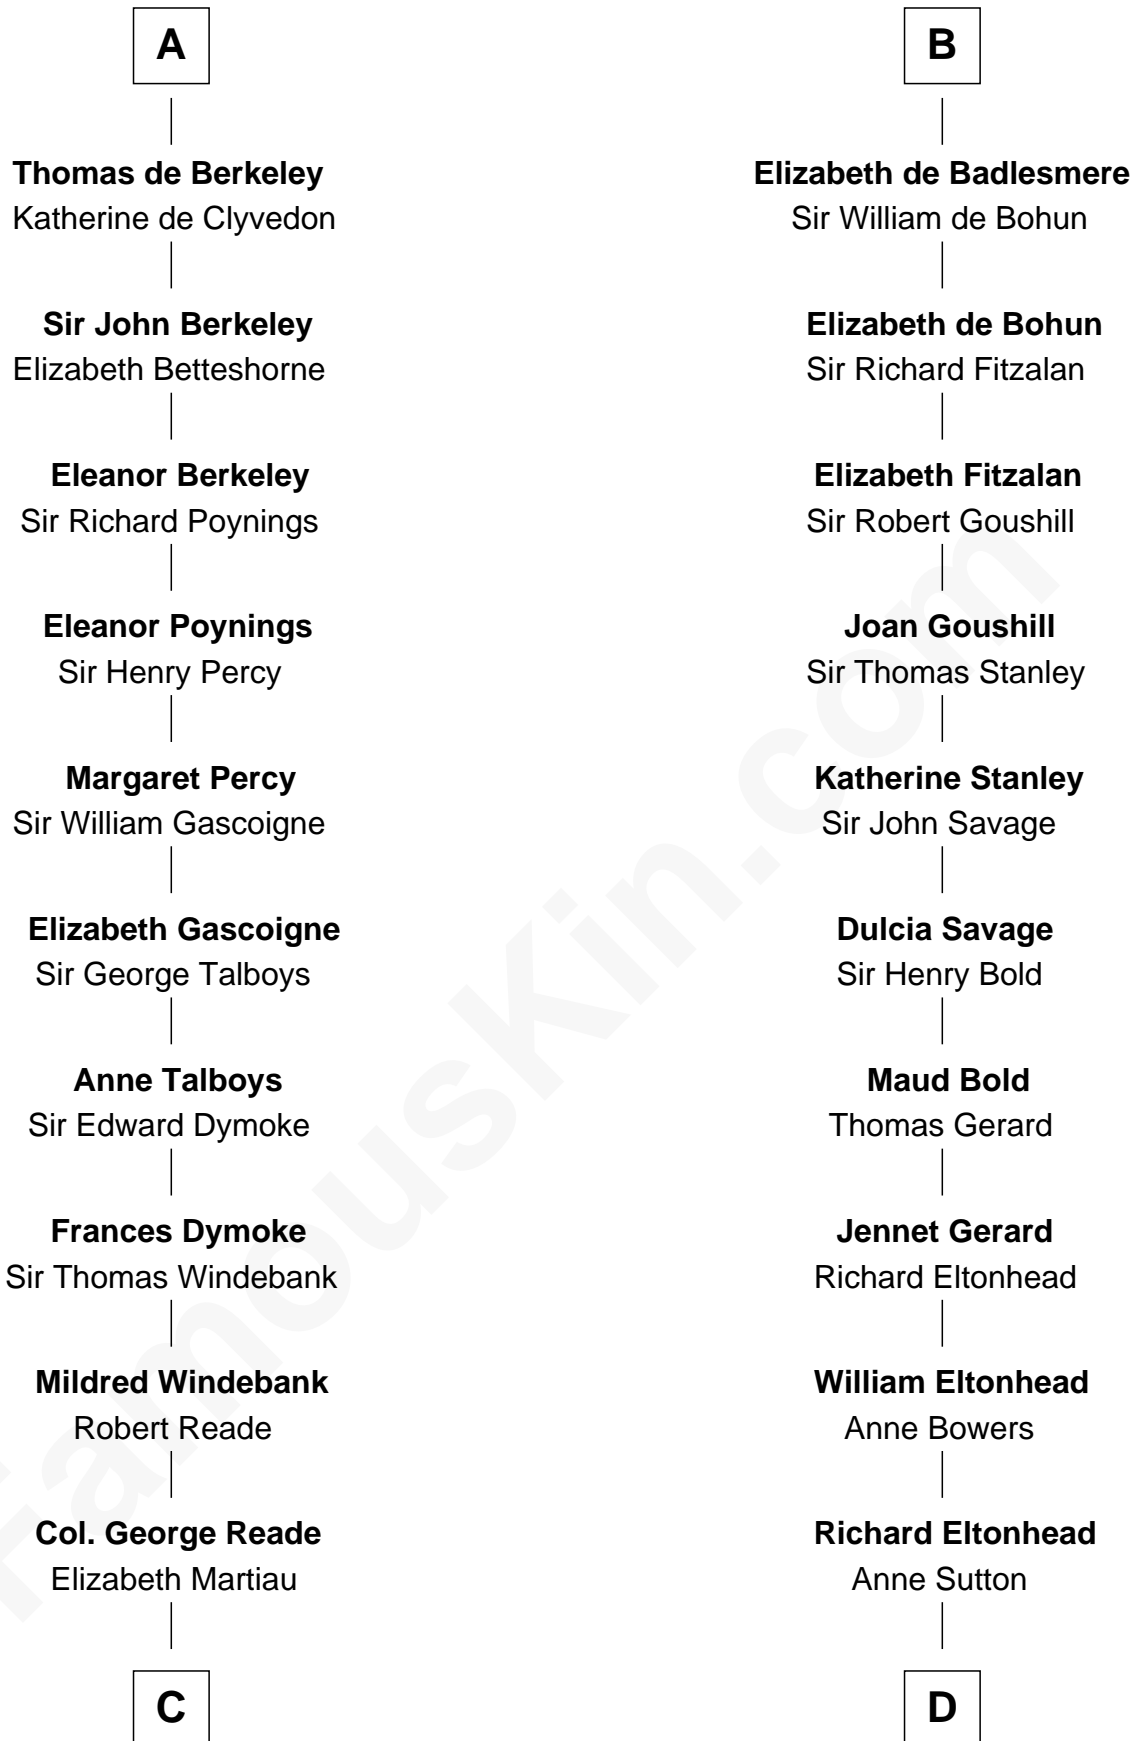

FamousKin.com Relationship Chart of

Meriwether Lewis

Lewis and Clark Expedition

21st cousin of

Henry Lee III

9th Governor of Virginia

C

Mildred Reade
Col. Augustine Warner

Elizabeth Warner
Col. John Lewis

Col. Robert Lewis
Jane Meriwether

William Lewis
Lucy Meriwether

Meriwether Lewis
Lewis and Clark Expedition

D

Alice Eltonhead
Henry Corbin

Laetitia Corbin
Richard Lee

Henry Lee
Mary Bland