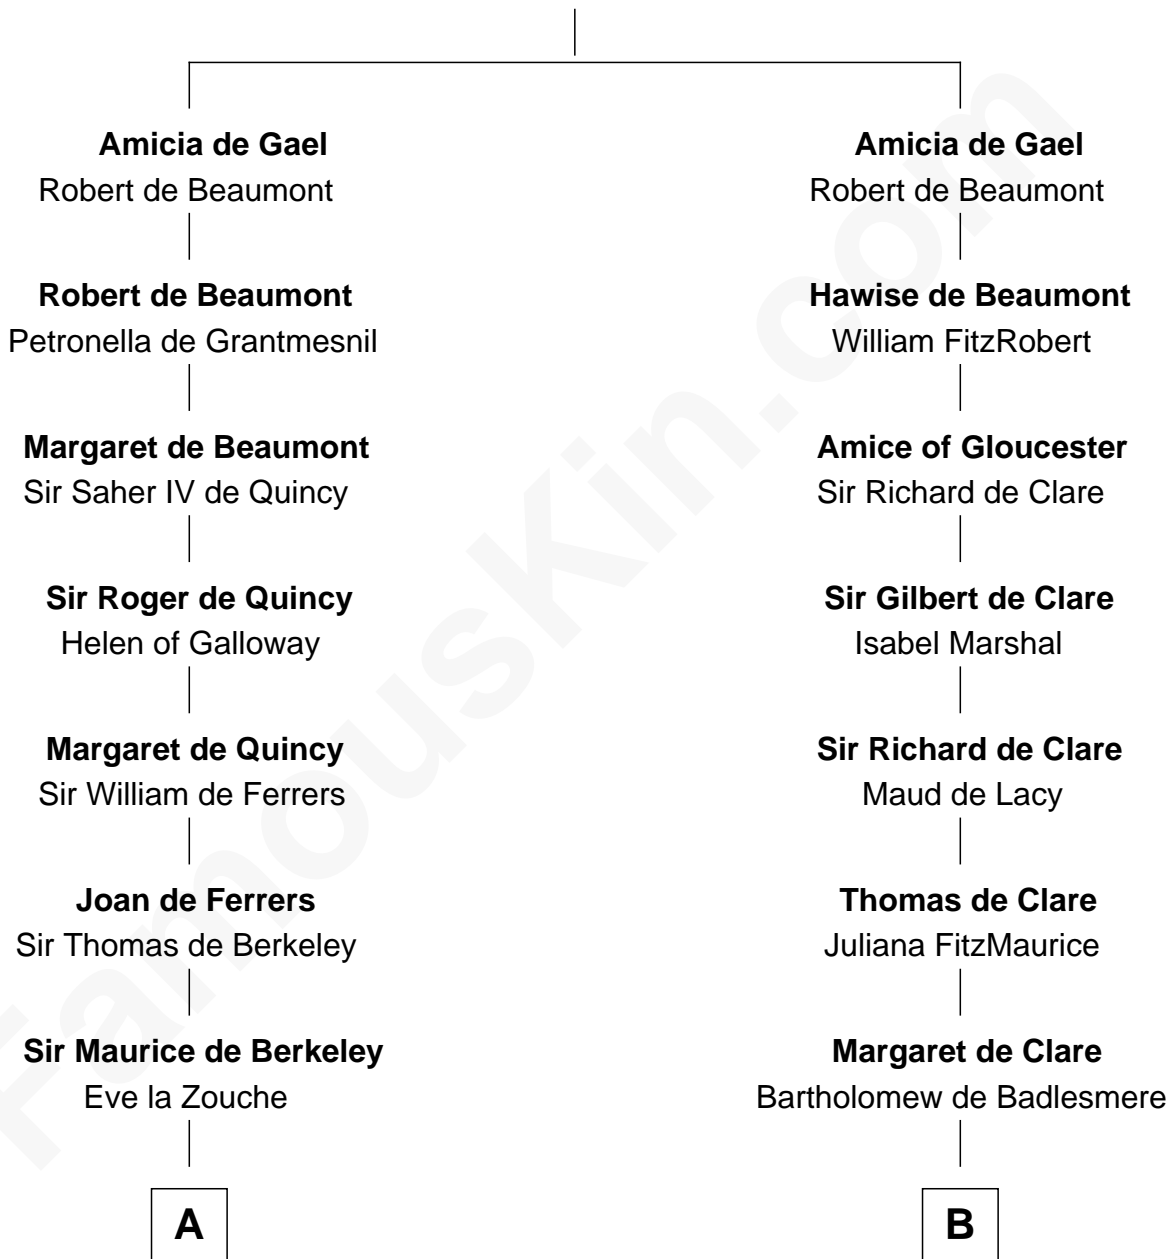

FamousKin.com Relationship Chart of

Meriwether Lewis

Lewis and Clark Expedition

21st cousin of

Henry Lee III

9th Governor of Virginia

Ralph de Gael

C

Mildred Reade
Col. Augustine Warner

Elizabeth Warner
Col. John Lewis

Col. Robert Lewis
Jane Meriwether

William Lewis
Lucy Meriwether

Meriwether Lewis
Lewis and Clark Expedition

D

Alice Eltonhead
Henry Corbin