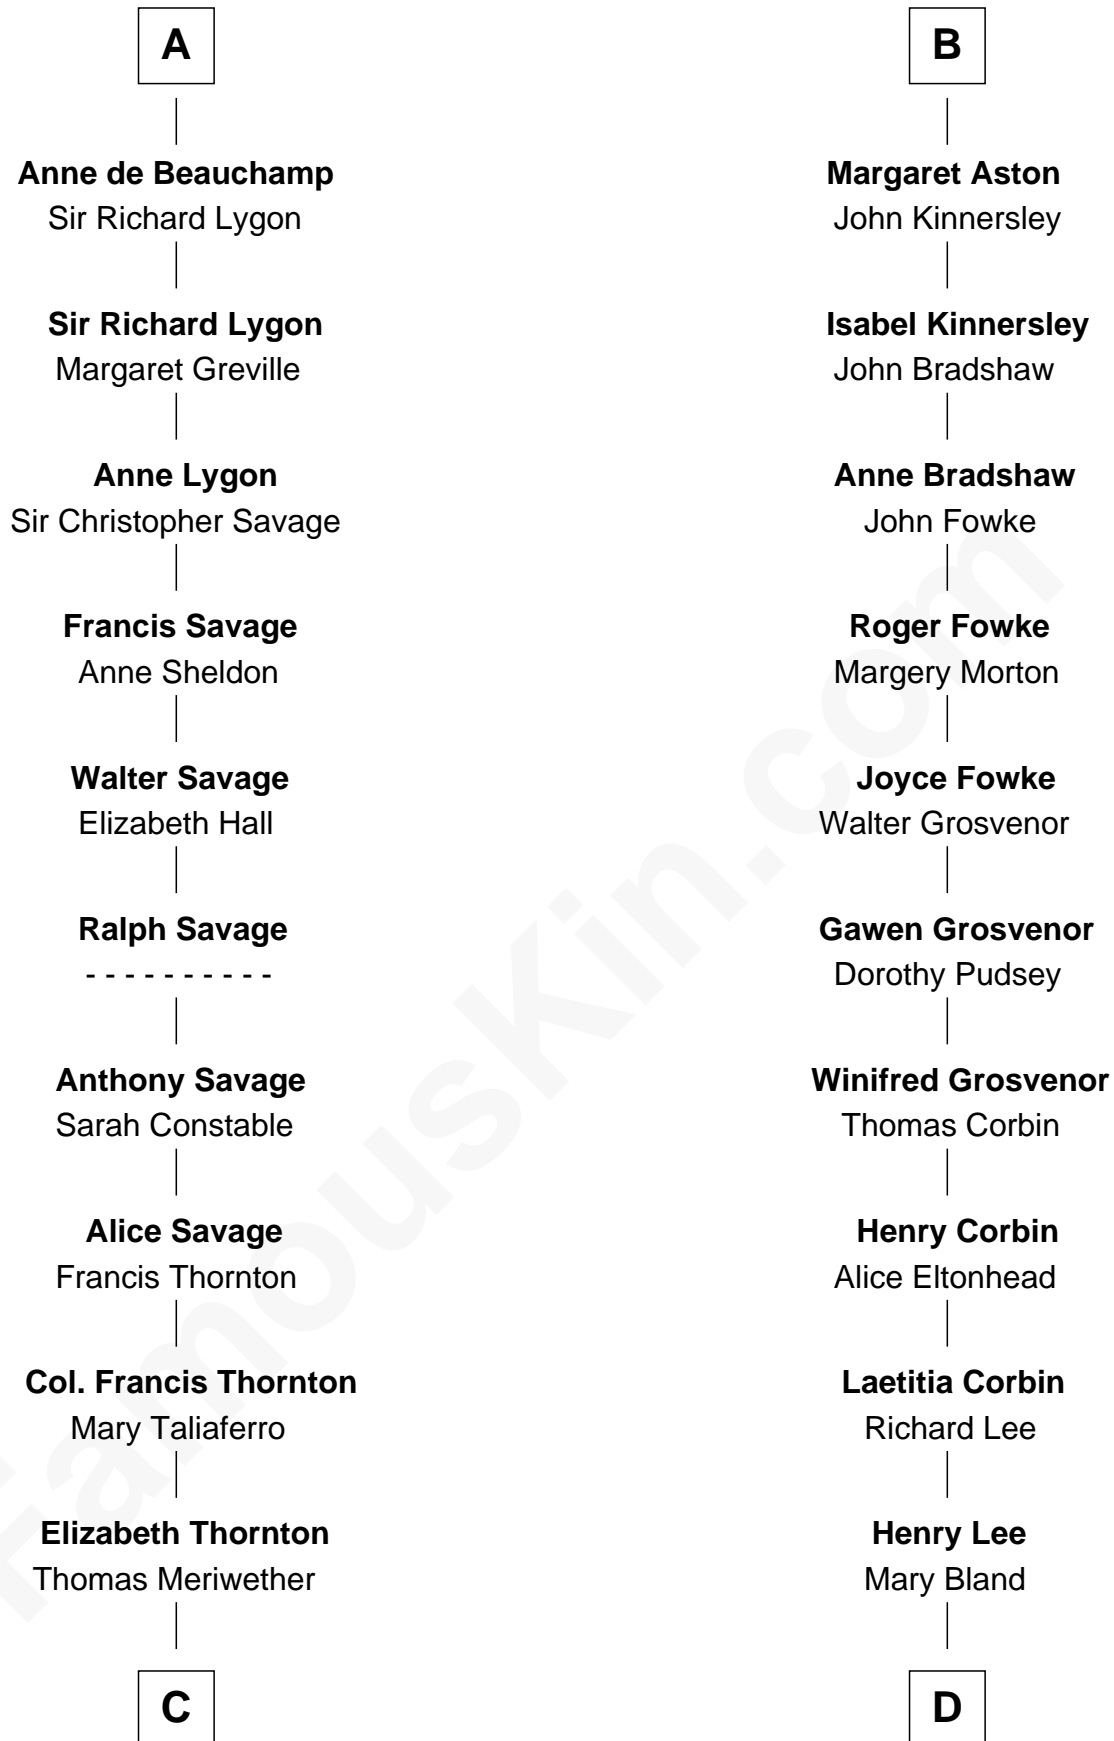

FamousKin.com Relationship Chart of

Meriwether Lewis

Lewis and Clark Expedition

18th cousin 1 time removed of

General Robert E. Lee

Confederate Army - U.S. Civil War

John de Botetourte

Maud FitzThomas

Elizabeth Stafford
Sir Richard de Beauchamp

A

Thomas de Botetourte

Joan de Somery

John de Botetourte
Joyce la Zouche de Mortimer

Joyce de Botetourte
Sir Baldwin Freville

Sir Baldwin Freville
Maude le Scrope

Joyce Freville
Sir Roger Aston

Sir Robert Aston
Isabel Brereton

John Aston
Elizabeth Delves

B

C

Lucy Meriwether

William Lewis

Meriwether Lewis