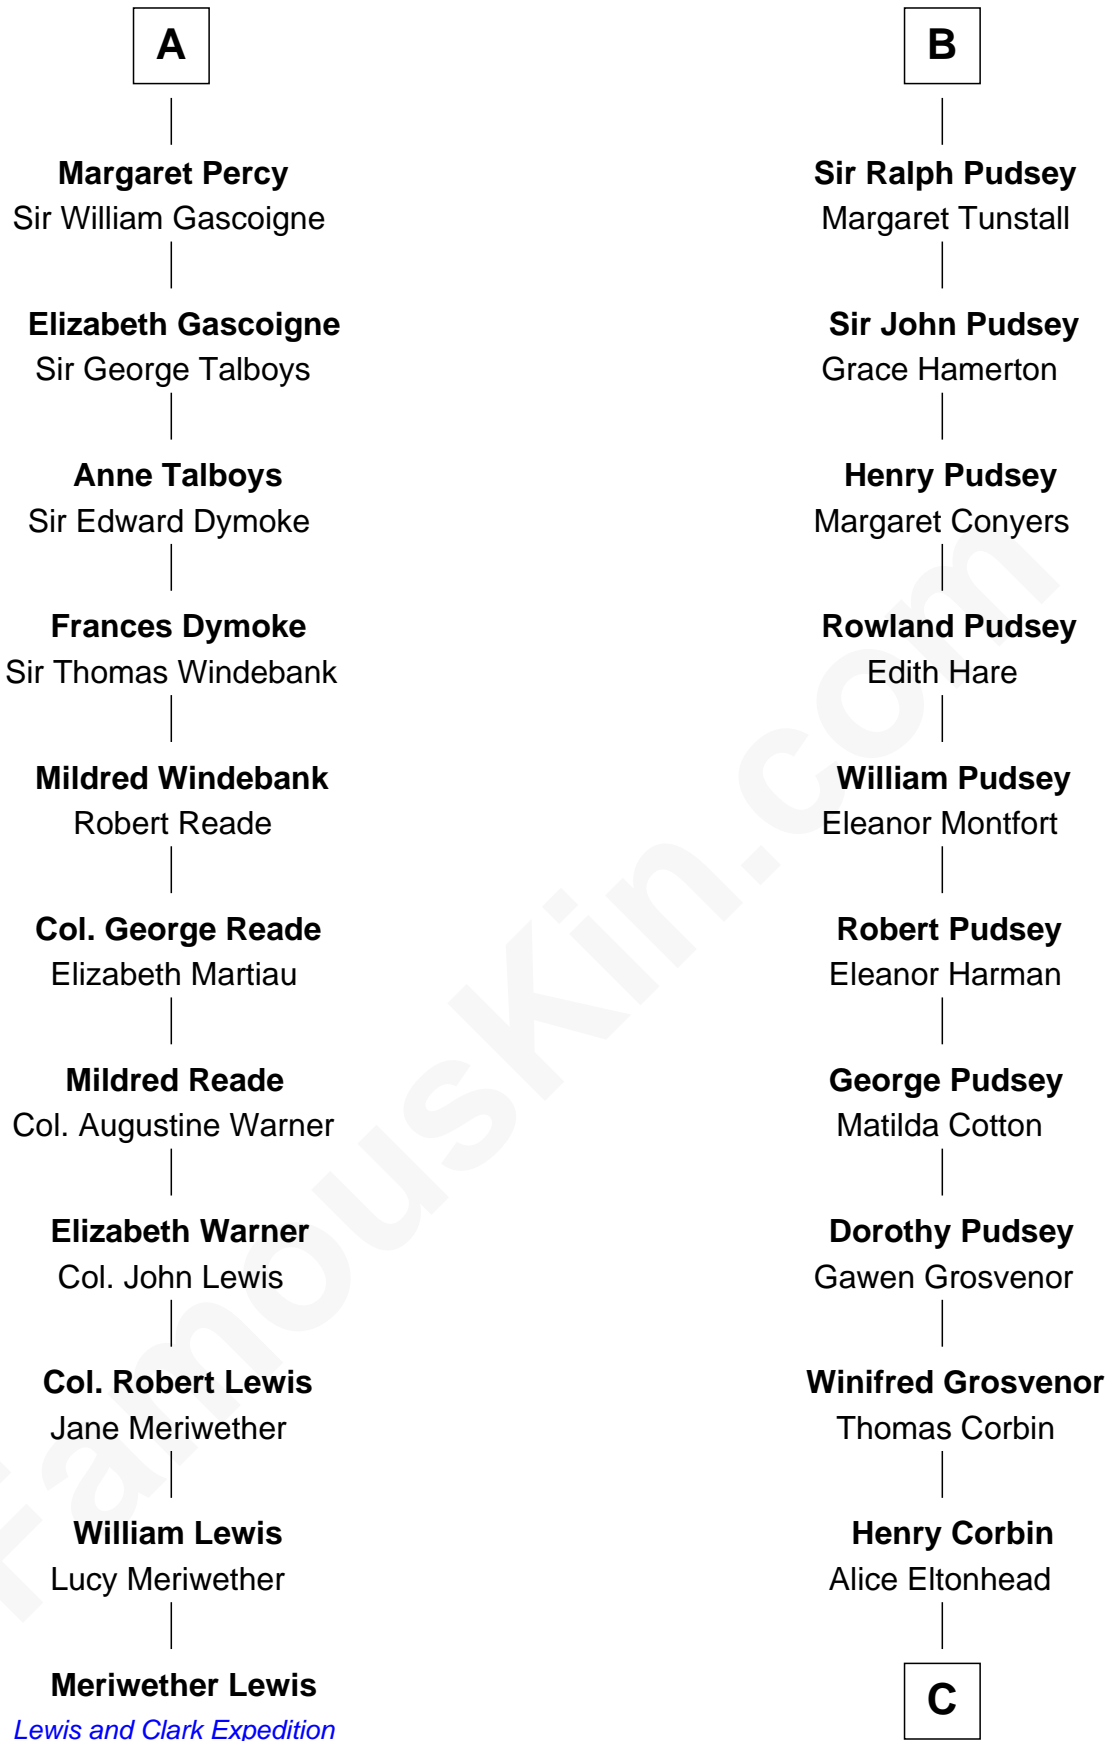

# FamousKin.com Relationship Chart of

**Meriwether Lewis**

*Lewis and Clark Expedition*

17th cousin 4 times removed of

**General Robert E. Lee**

*Confederate Army - U.S. Civil War*

**Sir Richard FitzRoy**

Rose de Dover

**C**

—  
**Laetitia Corbin**

Richard Lee  
—

**Henry Lee**

Mary Bland  
—

**Col. Henry Lee**

Lucy Grymes  
—

**Maj. Gen. Henry Lee**