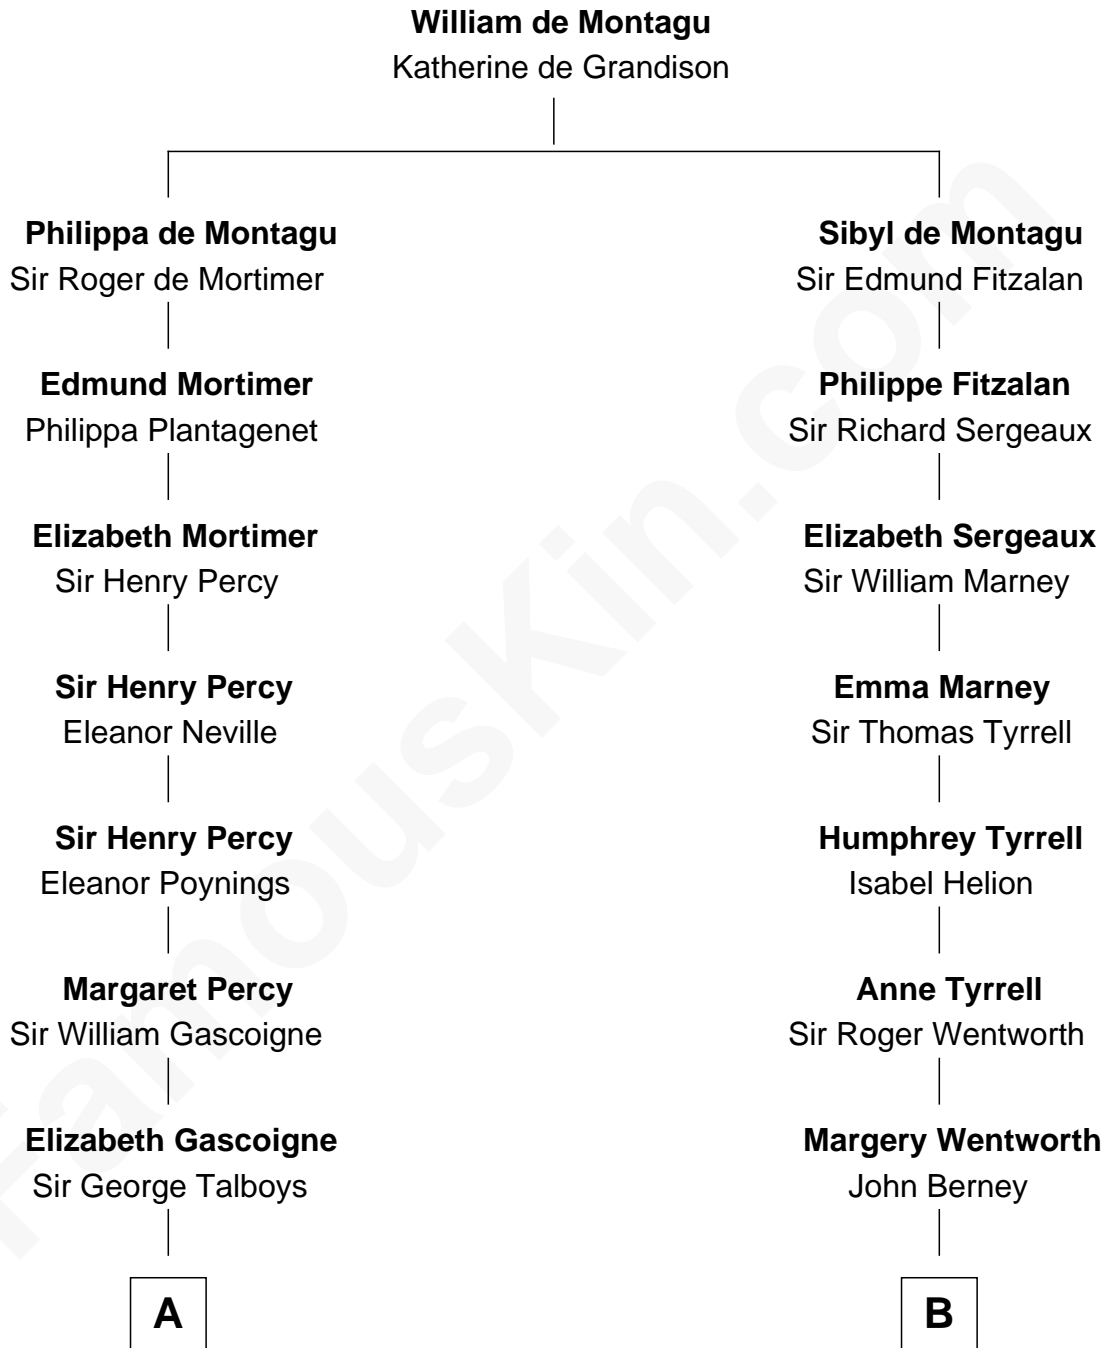

FamousKin.com Relationship Chart of

Meriwether Lewis

Lewis and Clark Expedition

15th cousin 1 time removed of

General Robert E. Lee

Confederate Army - U.S. Civil War

A

Anne Talboys
Sir Edward Dymoke

Frances Dymoke
Sir Thomas Windebank

Mildred Windebank
Robert Reade

Col. George Reade
Elizabeth Martiau

Mildred Reade
Col. Augustine Warner

Elizabeth Warner
Col. John Lewis

Col. Robert Lewis
Jane Meriwether

William Lewis
Lucy Meriwether

Meriwether Lewis
Lewis and Clark Expedition

B

John Berney
Margaret Read

Henry Berney
Alice Appleton

Sir Thomas Berney
Juliana Gawdy

Frances Berney
Sir Edward Barkham

Margaret Barkham
Sir Edmund Jennings