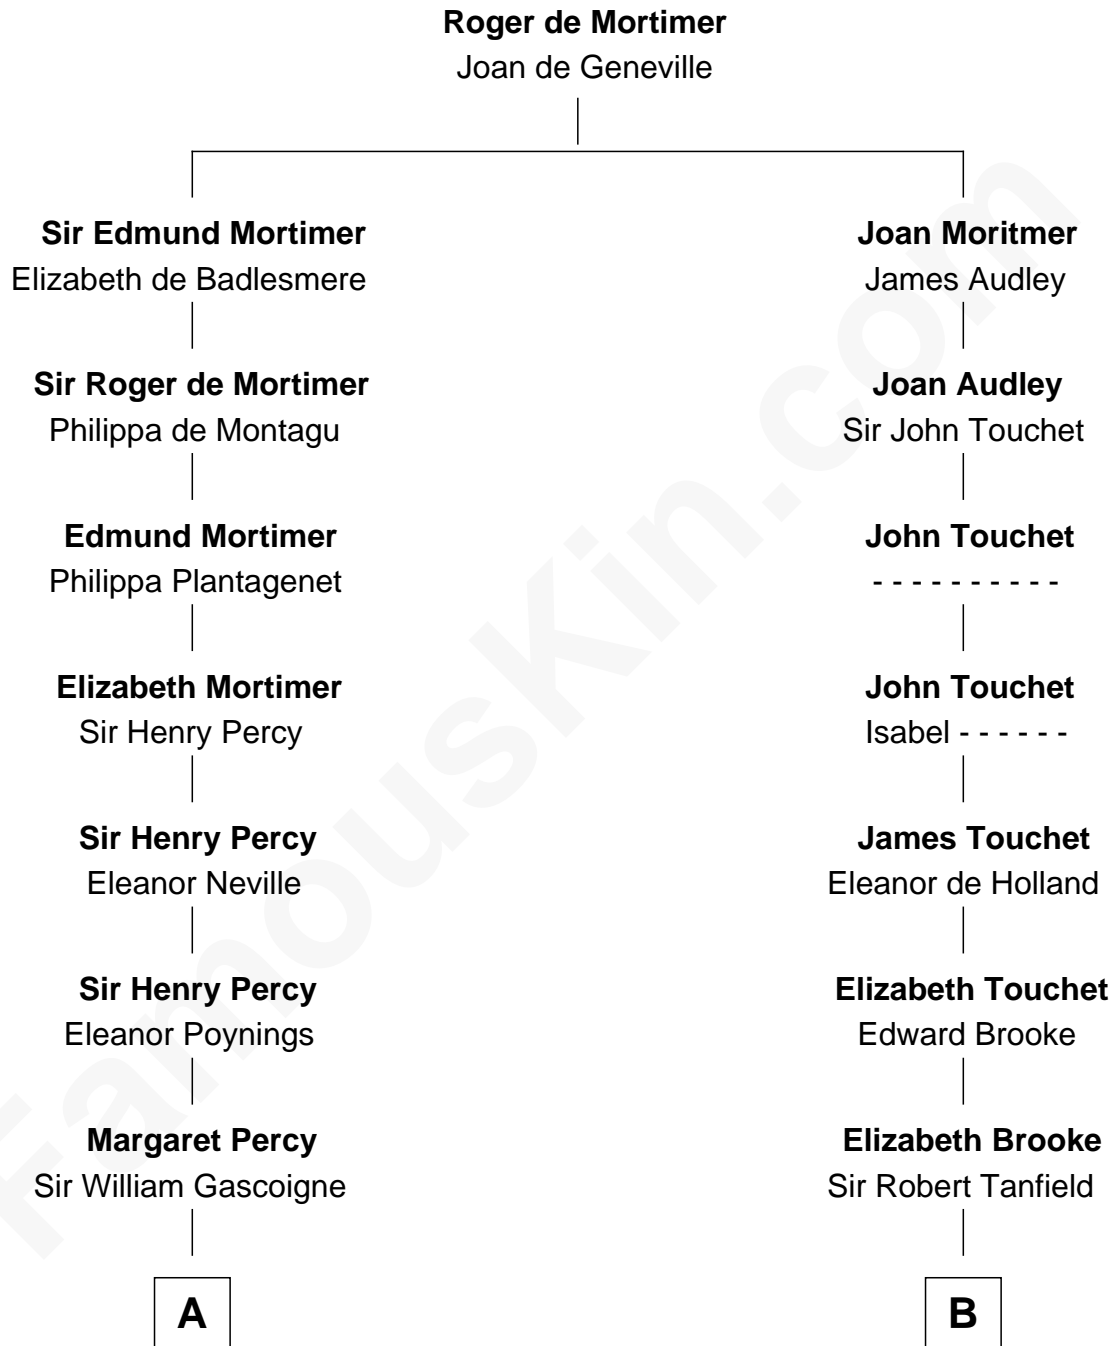

FamousKin.com Relationship Chart of

Meriwether Lewis

Lewis and Clark Expedition

16th cousin 3 times removed of

General Robert E. Lee

Confederate Army - U.S. Civil War

C

Col. Henry Lee

Lucy Grymes

Maj. Gen. Henry Lee

Anne Hill Carter

General Robert E. Lee

Confederate Army - U.S. Civil War

FamousKin.com