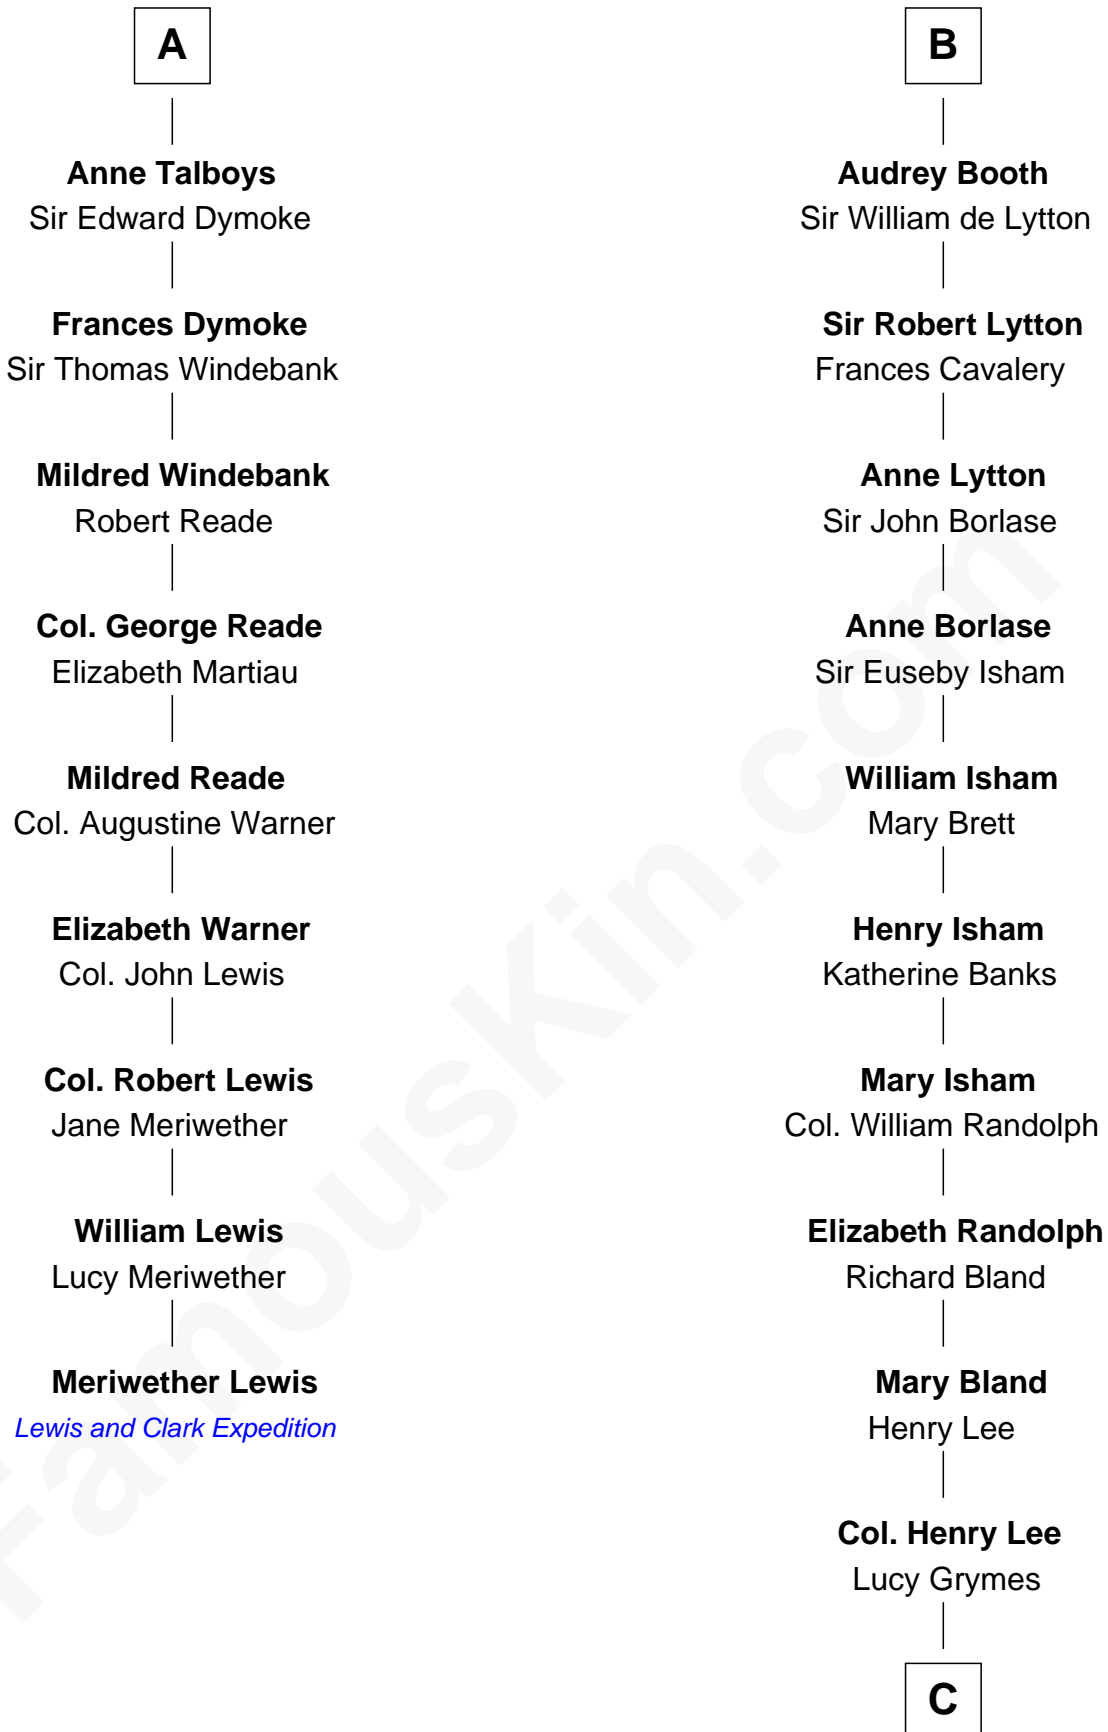

# FamousKin.com Relationship Chart of

**Meriwether Lewis**

*Lewis and Clark Expedition*

15th cousin 3 times removed of

**General Robert E. Lee**

*Confederate Army - U.S. Civil War*

**Eudo la Zouche**  
Milicent de Cantilupe

**Eve la Zouche**  
Sir Maurice de Berkeley

**Thomas de Berkeley**  
Katherine de Clyvedon

**Sir John Berkeley**  
Elizabeth Betteshorne

**Eleanor Berkeley**  
Sir Richard Poynings

**Eleanor Poynings**  
Sir Henry Percy

**Margaret Percy**  
Sir William Gascoigne

**Elizabeth Gascoigne**  
Sir George Talboys

**A**

**Sir William la Zouche**  
Maud Lovel

**Milicent la Zouche**  
Sir William Deincourt

**Margaret Deincourt**  
Sir Robert de Tibetot

**Elizabeth de Tibetot**  
Sir Philip le Despencer

**Margery Despencer**  
Sir Roger Wentworth

**Margaret Wentworth**  
Sir William Hopton

**Margaret Hopton**  
Sir Philip Booth

**B**

C

**Maj. Gen. Henry Lee**