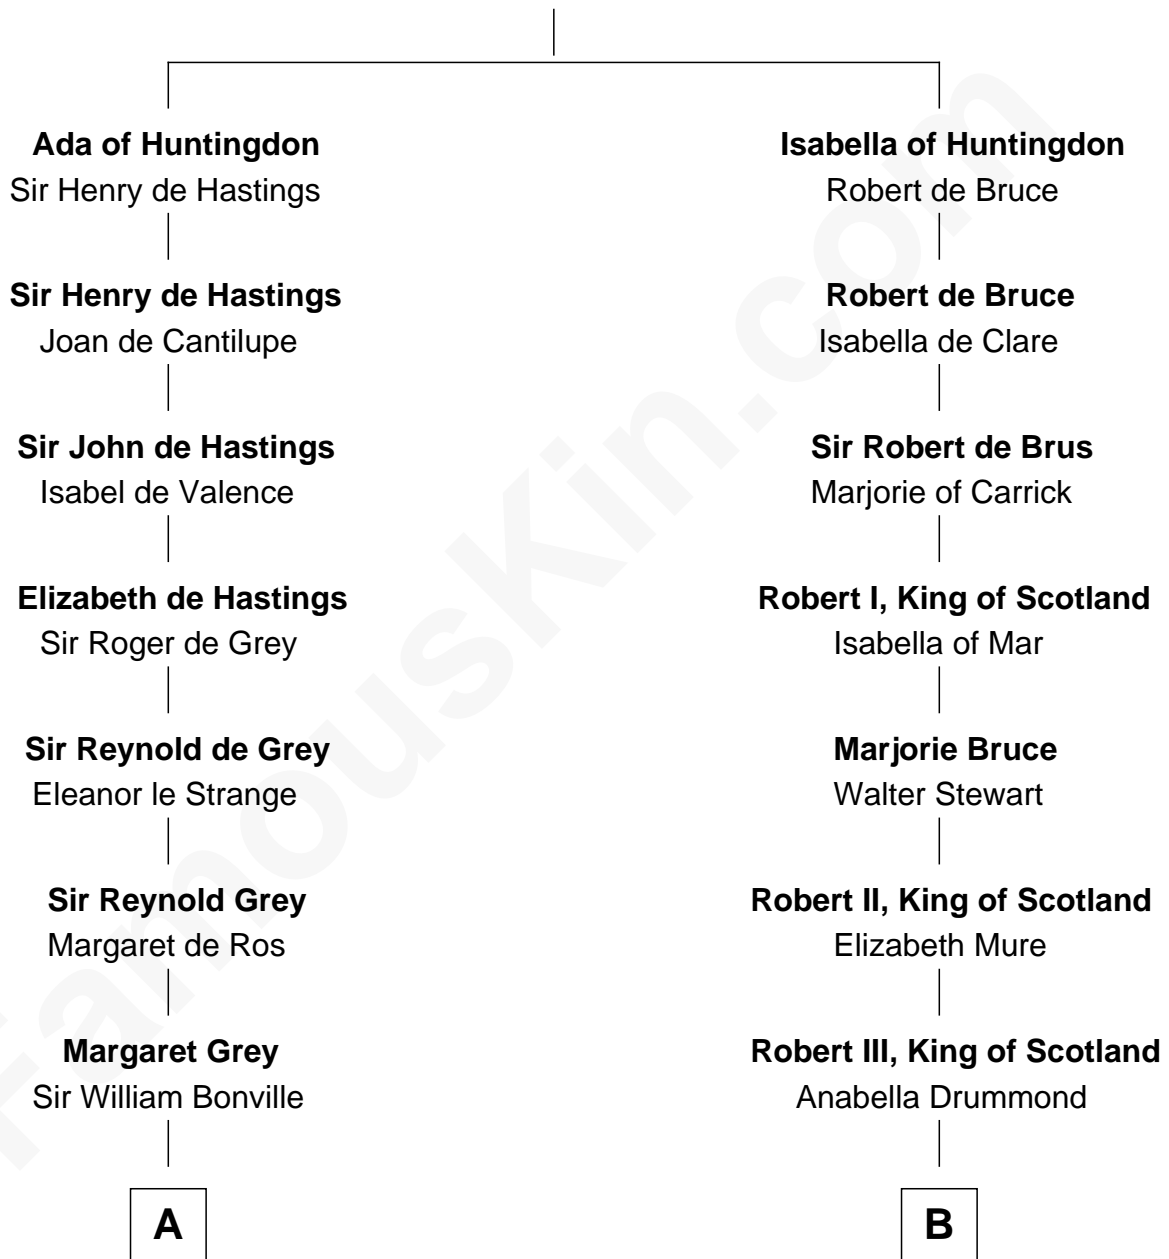

FamousKin.com Relationship Chart of

Meriwether Lewis

Lewis and Clark Expedition

18th cousin 2 times removed of

General Robert E. Lee

Confederate Army - U.S. Civil War

David of Huntingdon

Maud of Chester

C

William Lewis
Lucy Meriwether

Meriwether Lewis
Lewis and Clark Expedition

D

Anne Catherine Spotswood
Col. Bernard Moore

Anne Butler Moore
Charles Carter

Anne Hill Carter
Maj. Gen. Henry Lee

General Robert E. Lee
Confederate Army - U.S. Civil War