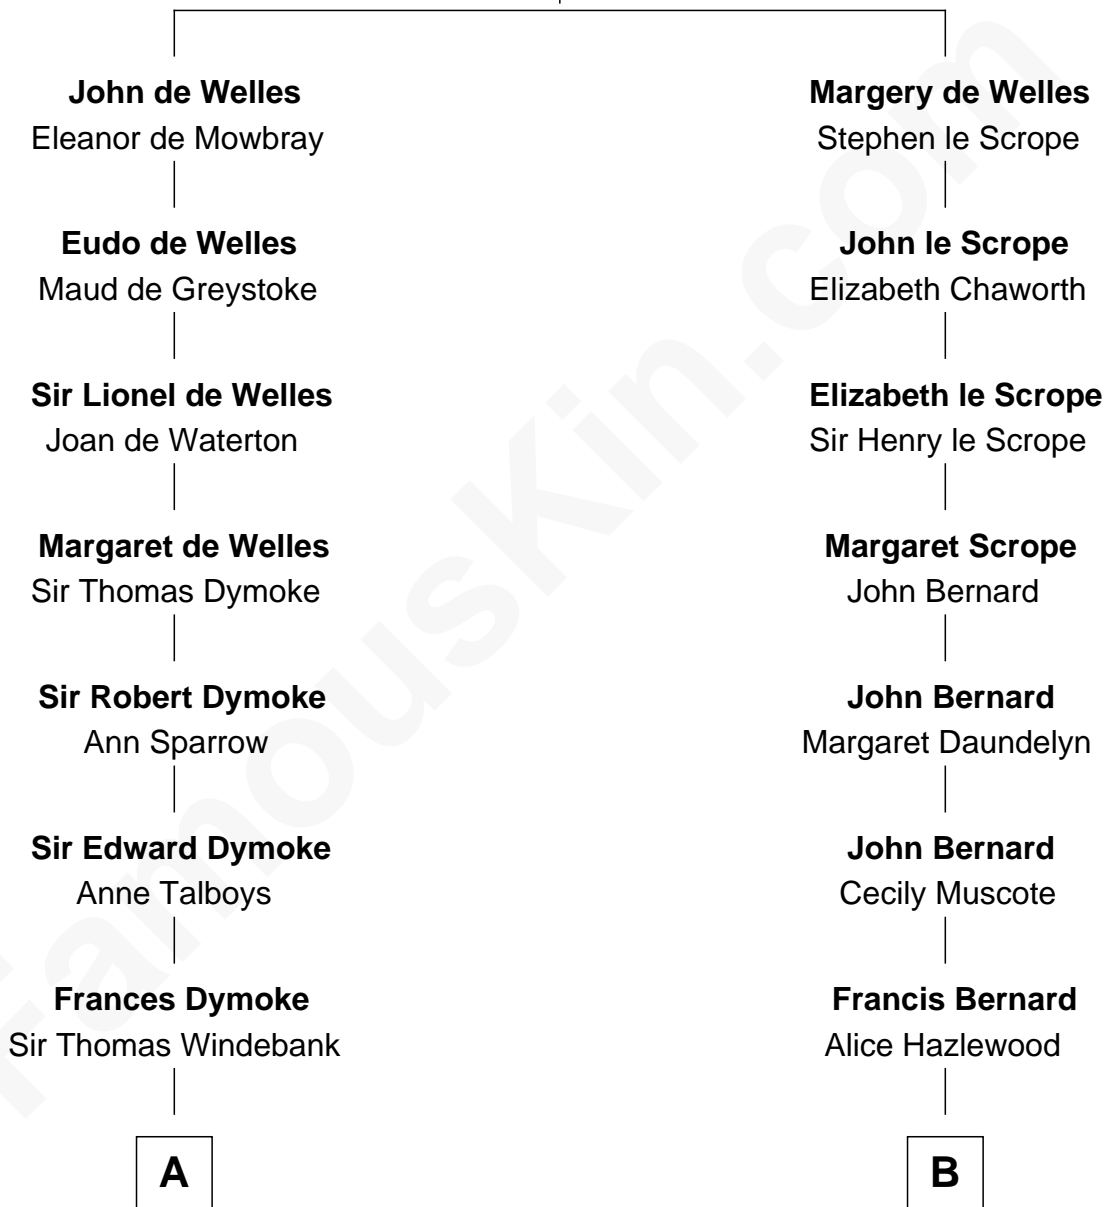

FamousKin.com Relationship Chart of

Meriwether Lewis

Lewis and Clark Expedition

13th cousin 1 time removed of

General Robert E. Lee

Confederate Army - U.S. Civil War

John de Welles

Maud de Roos

A

Mildred Windebank

Robert Reade

Col. George Reade

Elizabeth Martiau

Mildred Reade

Col. Augustine Warner

Elizabeth Warner

Col. John Lewis

Col. Robert Lewis

Jane Meriwether

William Lewis

Lucy Meriwether

Meriwether Lewis

Lewis and Clark Expedition

B