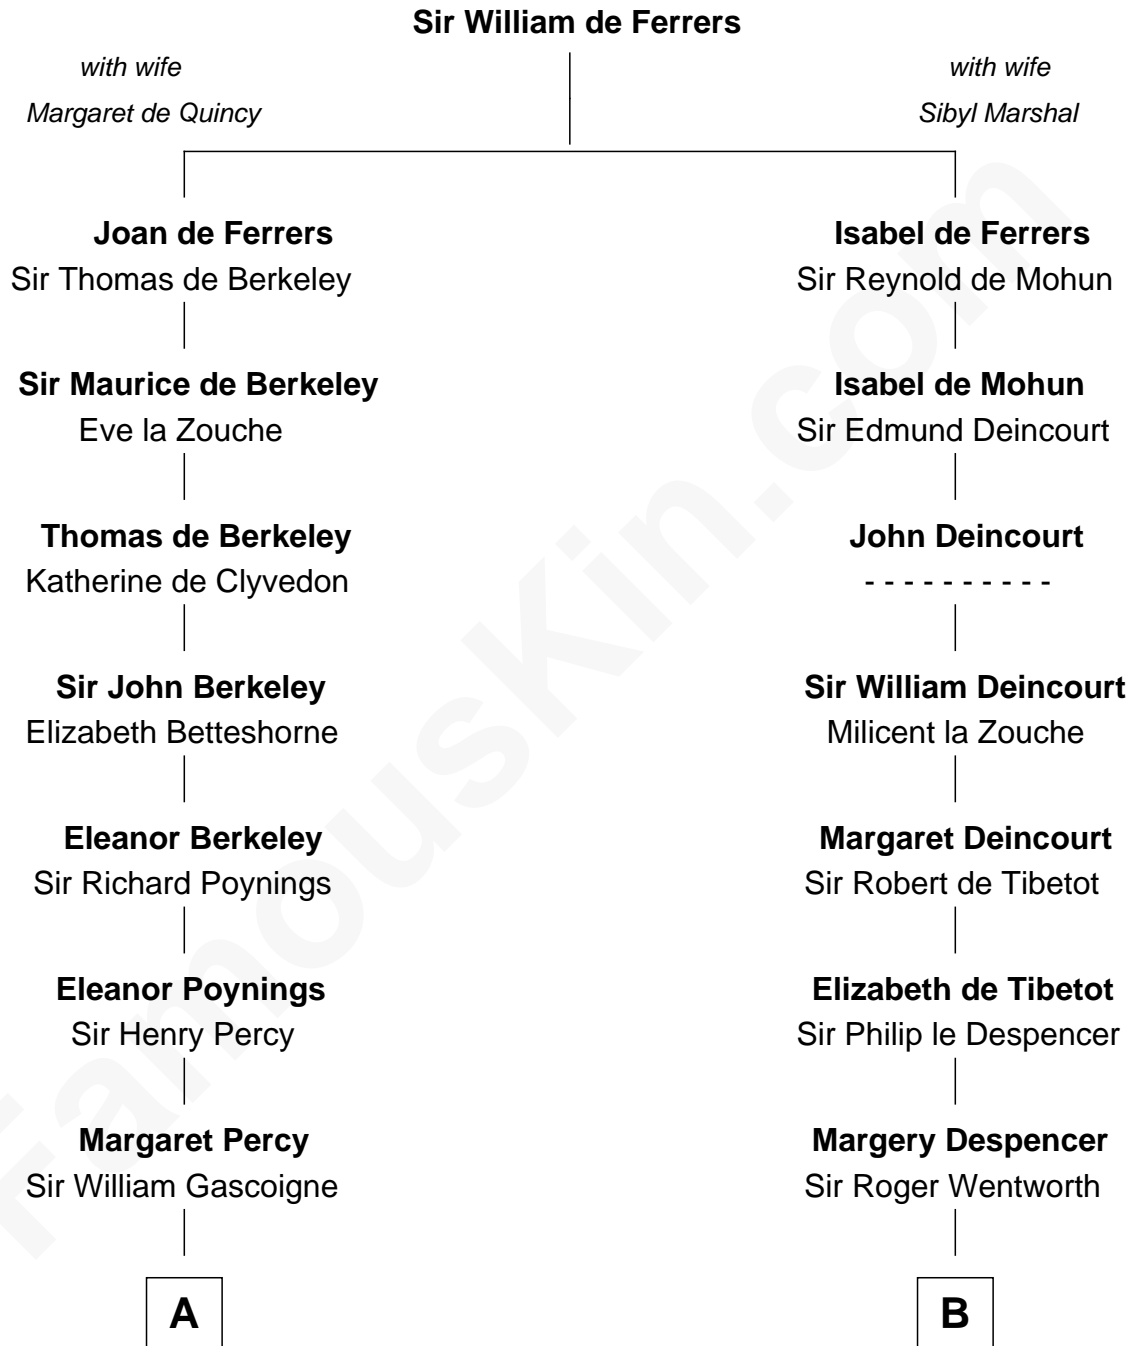

FamousKin.com Relationship Chart of

Meriwether Lewis

Lewis and Clark Expedition

16th cousin 4 times removed of

General Robert E. Lee

Confederate Army - U.S. Civil War

C

—
Mary Bland

Henry Lee
—

Col. Henry Lee

Lucy Grymes
—

Maj. Gen. Henry Lee

Anne Hill Carter
—

General Robert E. Lee

Confederate Army - U.S. Civil War

FamousKin.com