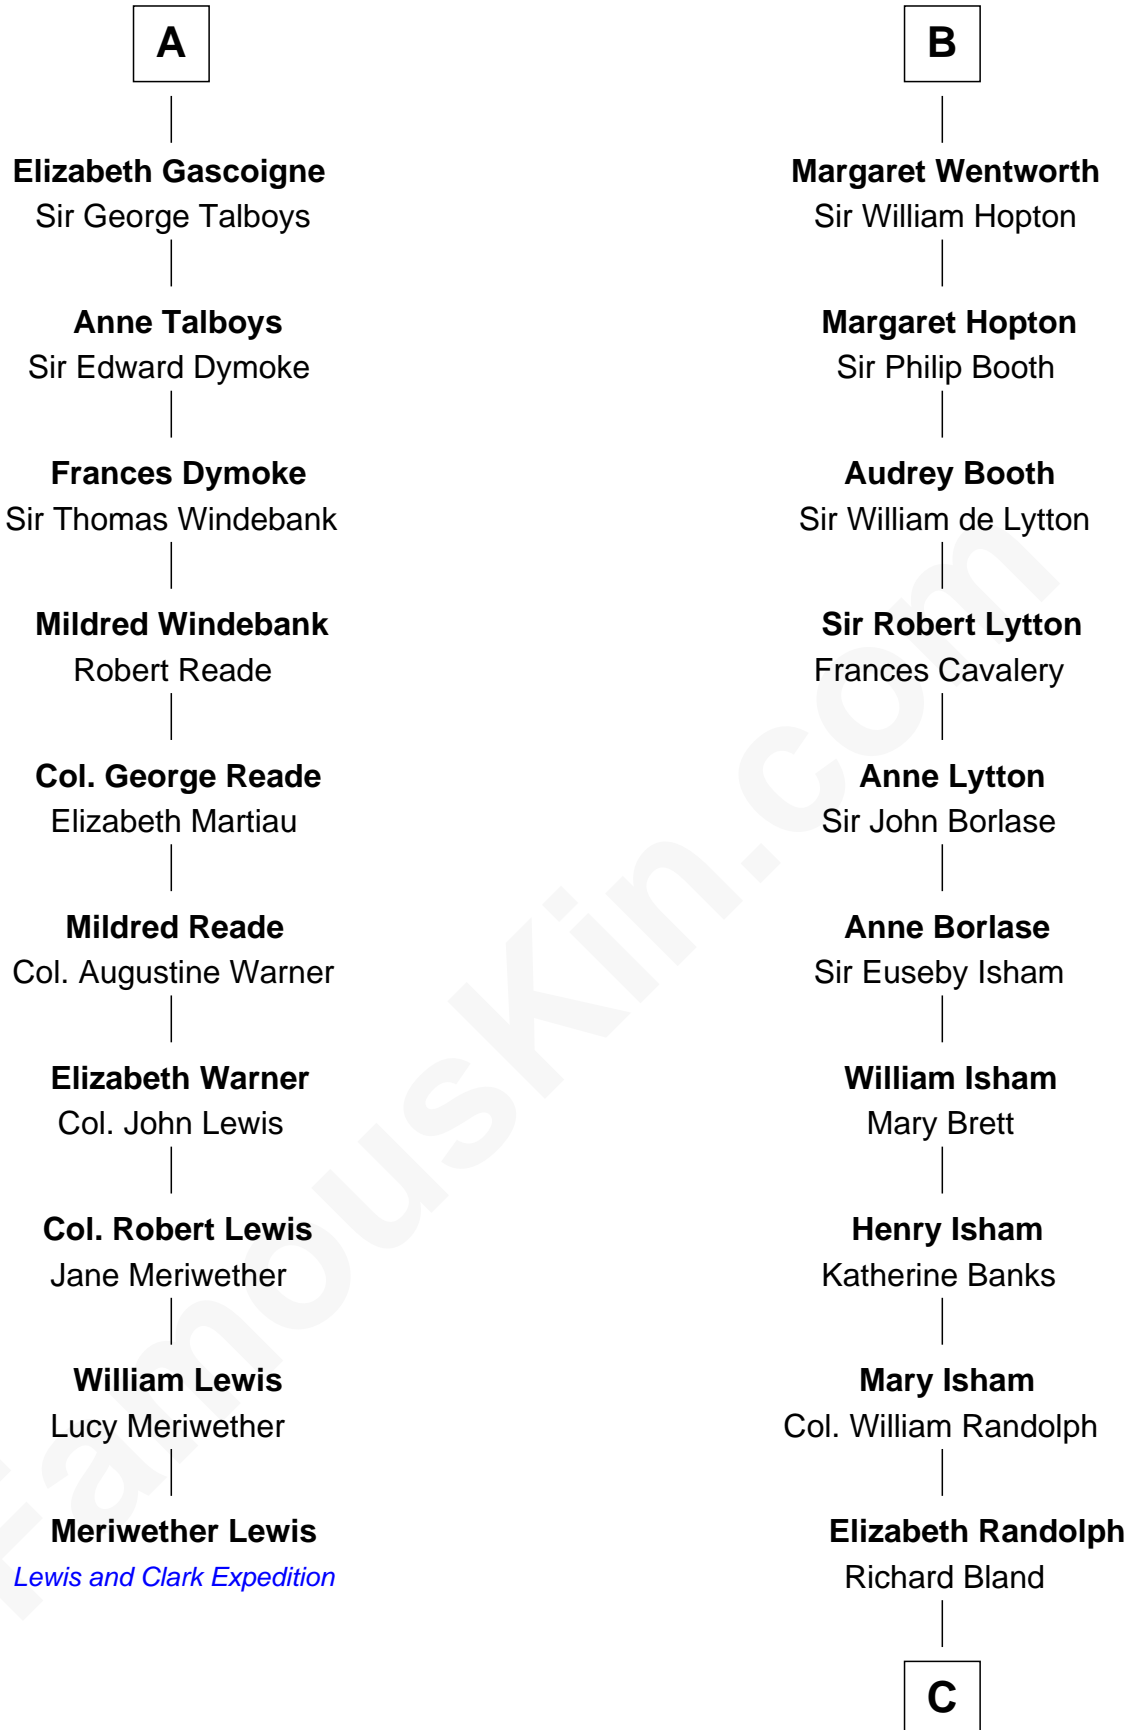

FamousKin.com Relationship Chart of

Meriwether Lewis

Lewis and Clark Expedition

16th cousin 4 times removed of

General Robert E. Lee

Confederate Army - U.S. Civil War

C

—
Mary Bland