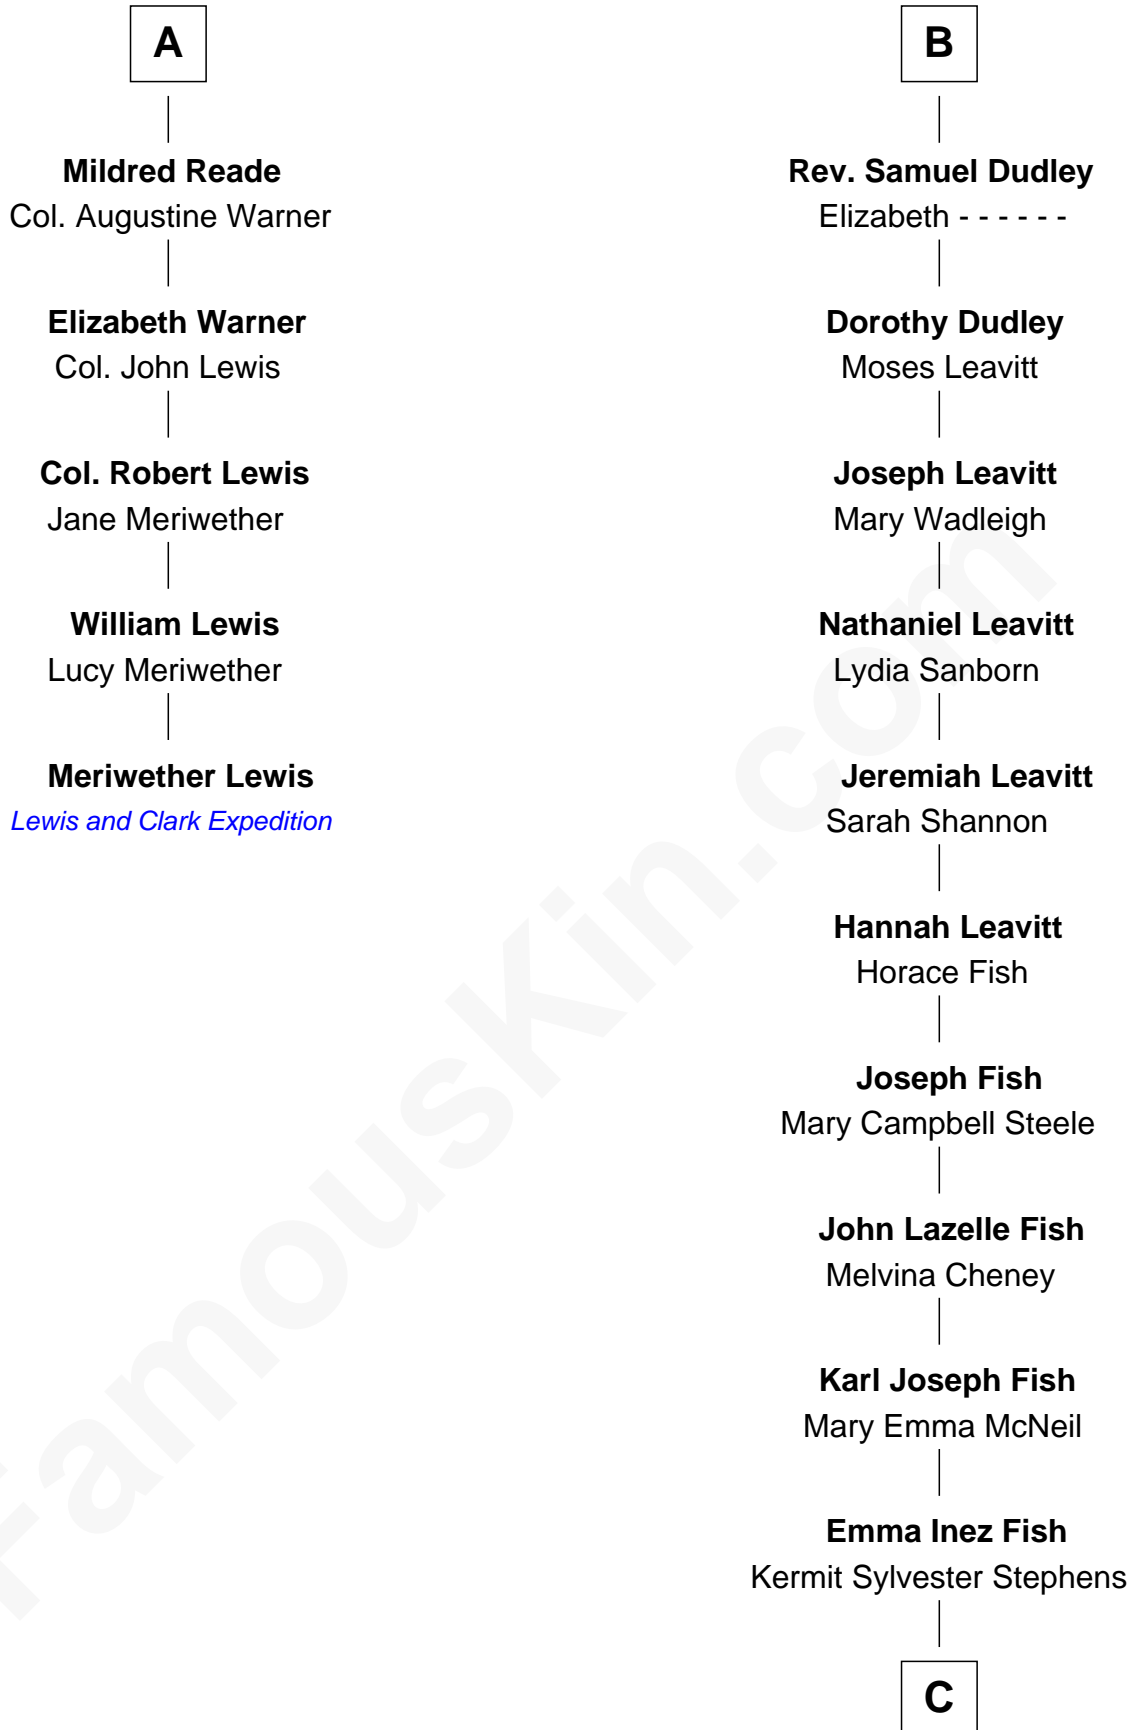

FamousKin.com Relationship Chart of

Meriwether Lewis

Lewis and Clark Expedition

11th cousin 7 times removed of

Keri Russell

TV and Movie Actress

Sir William Bonville

Margaret Grey

C

Stephanie Stephens

David Harold Russell

Keri Russell

TV and Movie Actress

FamousKin.com