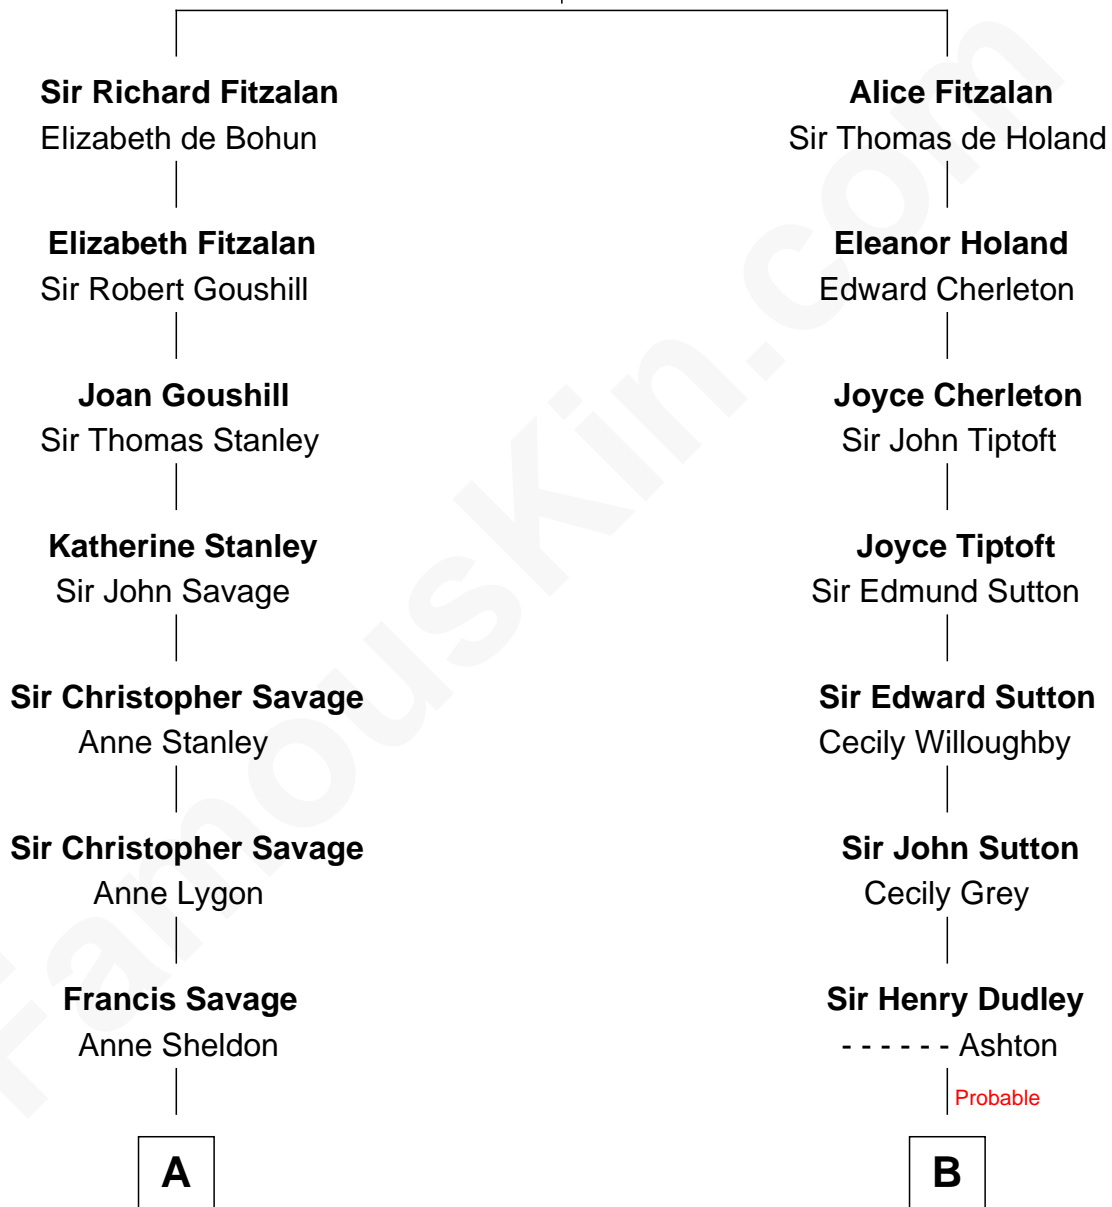

FamousKin.com Relationship Chart of

Meriwether Lewis

Lewis and Clark Expedition

14th cousin 6 times removed of

Keri Russell

TV and Movie Actress

Richard Fitzalan
Eleanor Plantagenet

C

Karl Joseph Fish
Mary Emma McNeil

Emma Inez Fish
Kermit Sylvester Stephens

Stephanie Stephens
David Harold Russell

Keri Russell
TV and Movie Actress

FamousKin.com