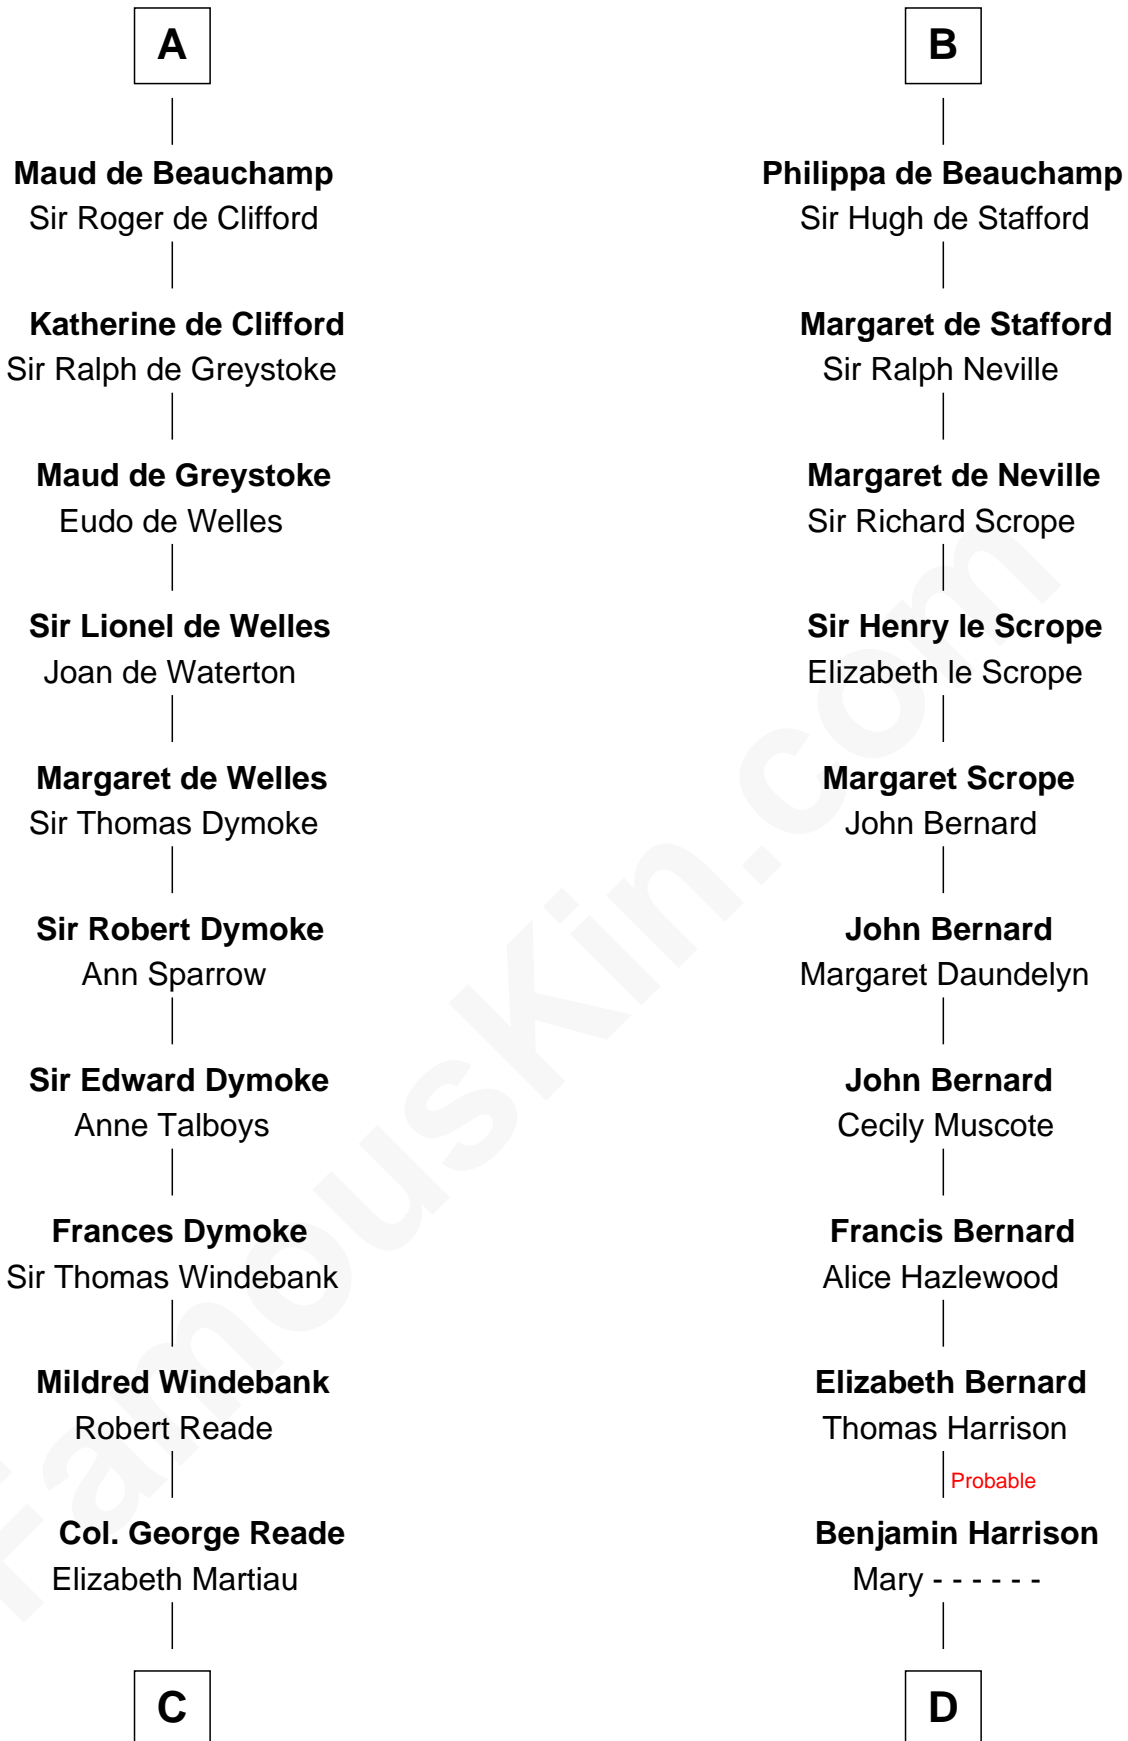

# FamousKin.com Relationship Chart of

**Meriwether Lewis**

*Lewis and Clark Expedition*

21st cousin of

**William Henry Harrison**

*9th U.S. President*

Henry de Newburgh

**C**

**Mildred Reade**  
Col. Augustine Warner

**Elizabeth Warner**  
Col. John Lewis

**Col. Robert Lewis**  
Jane Meriwether

**William Lewis**  
Lucy Meriwether

**Meriwether Lewis**  
*Lewis and Clark Expedition*