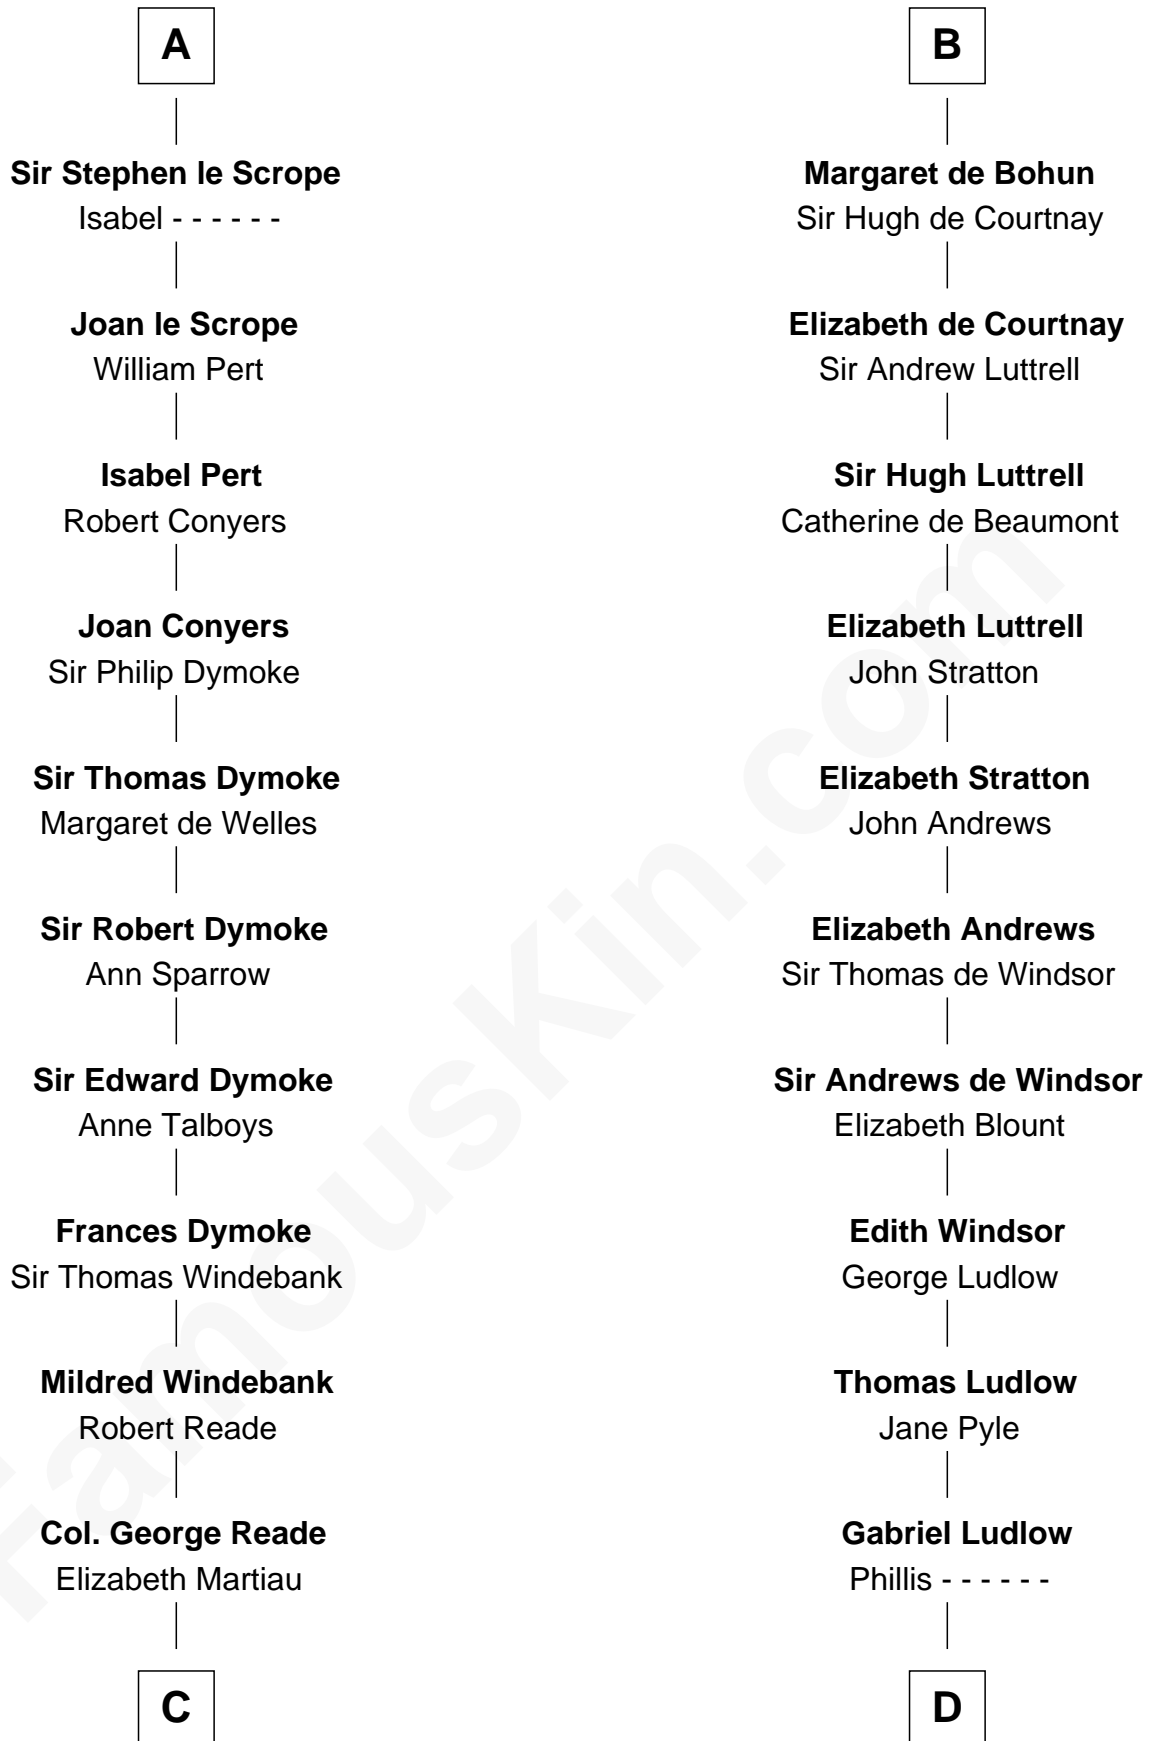

FamousKin.com Relationship Chart of

Meriwether Lewis

Lewis and Clark Expedition

21st cousin of

William Henry Harrison

9th U.S. President

C

Mildred Reade
Col. Augustine Warner

Elizabeth Warner
Col. John Lewis

Col. Robert Lewis
Jane Meriwether

William Lewis
Lucy Meriwether

Meriwether Lewis
Lewis and Clark Expedition

D

Sarah Ludlow
Col. John Carter

Col. Robert Carter
Elizabeth Landon

Anne Carter
Benjamin Harrison

Benjamin Harrison
Elizabeth Bassett

William Henry Harrison
9th U.S. President