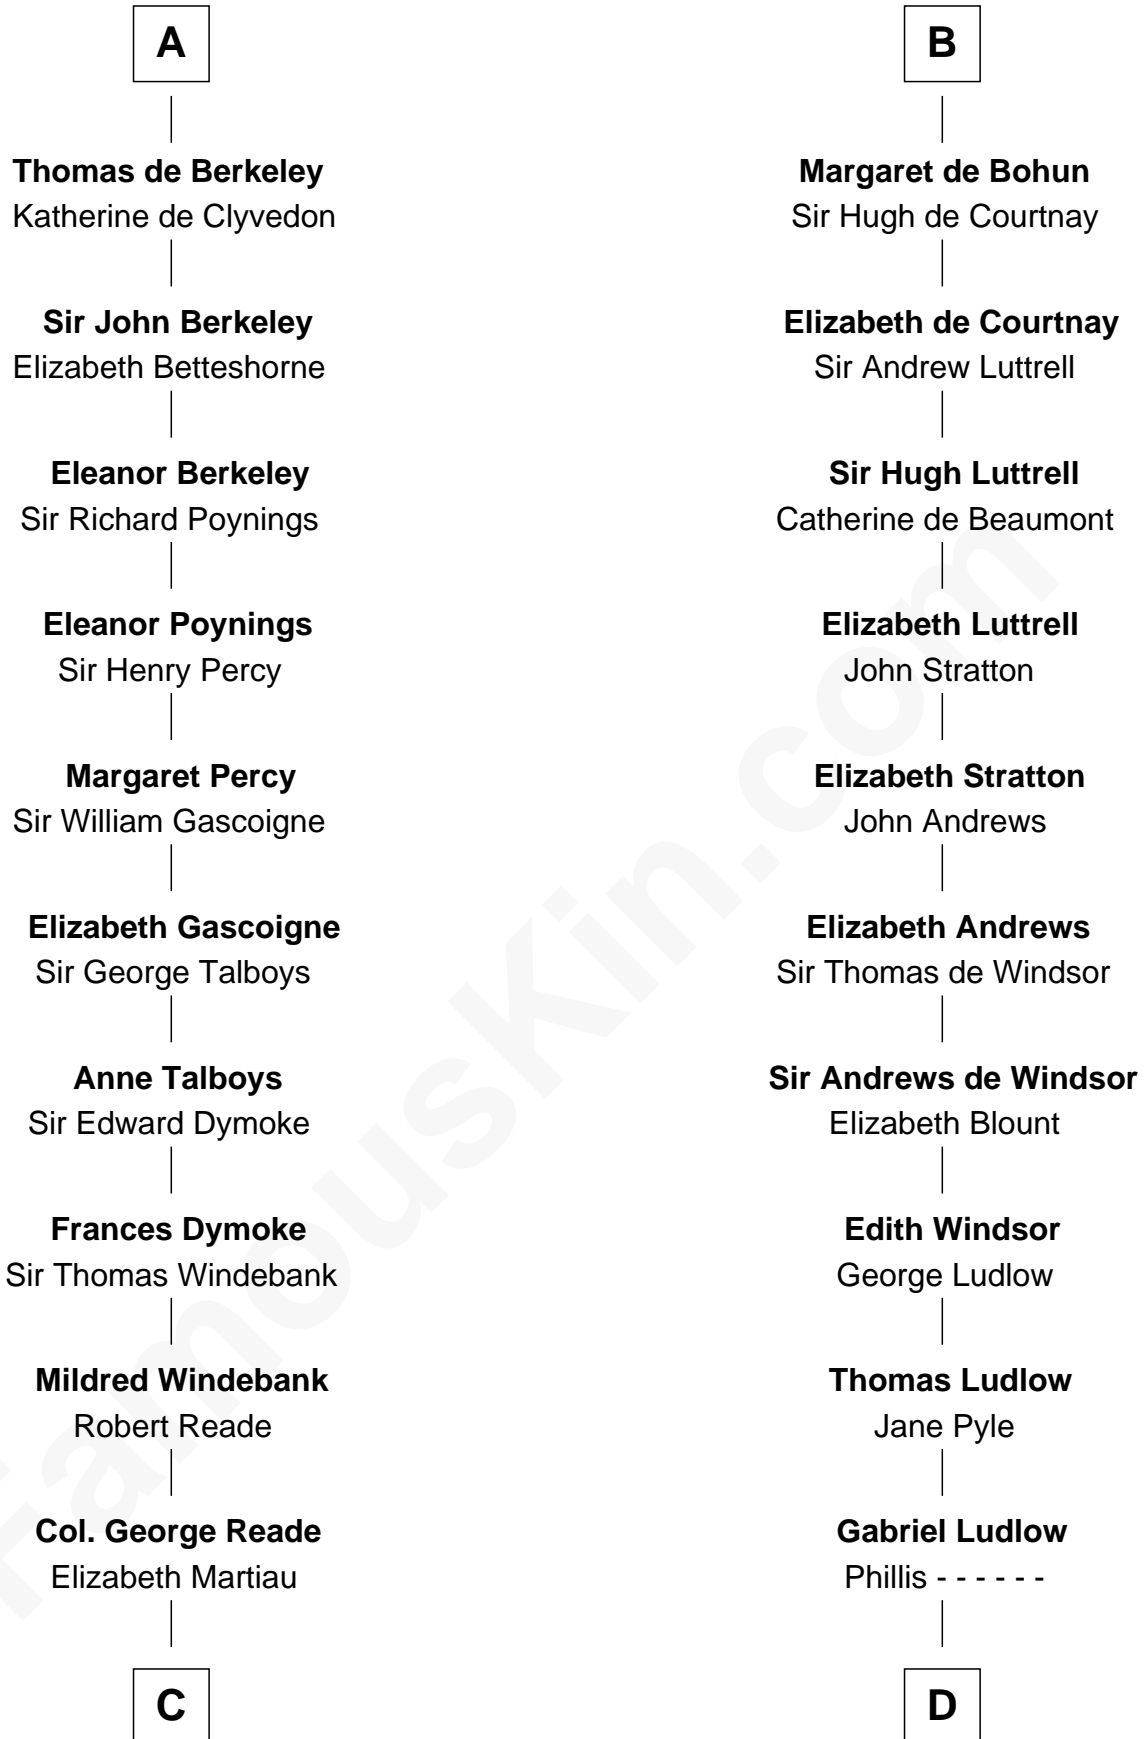

FamousKin.com Relationship Chart of

Meriwether Lewis

Lewis and Clark Expedition

21st cousin of

William Henry Harrison

9th U.S. President

Mitchertach O'Toole

Cacht Inion Loigsig O'Morda

C

Mildred Reade
Col. Augustine Warner

Elizabeth Warner
Col. John Lewis

Col. Robert Lewis
Jane Meriwether

William Lewis
Lucy Meriwether

Meriwether Lewis
Lewis and Clark Expedition

D

Sarah Ludlow
Col. John Carter