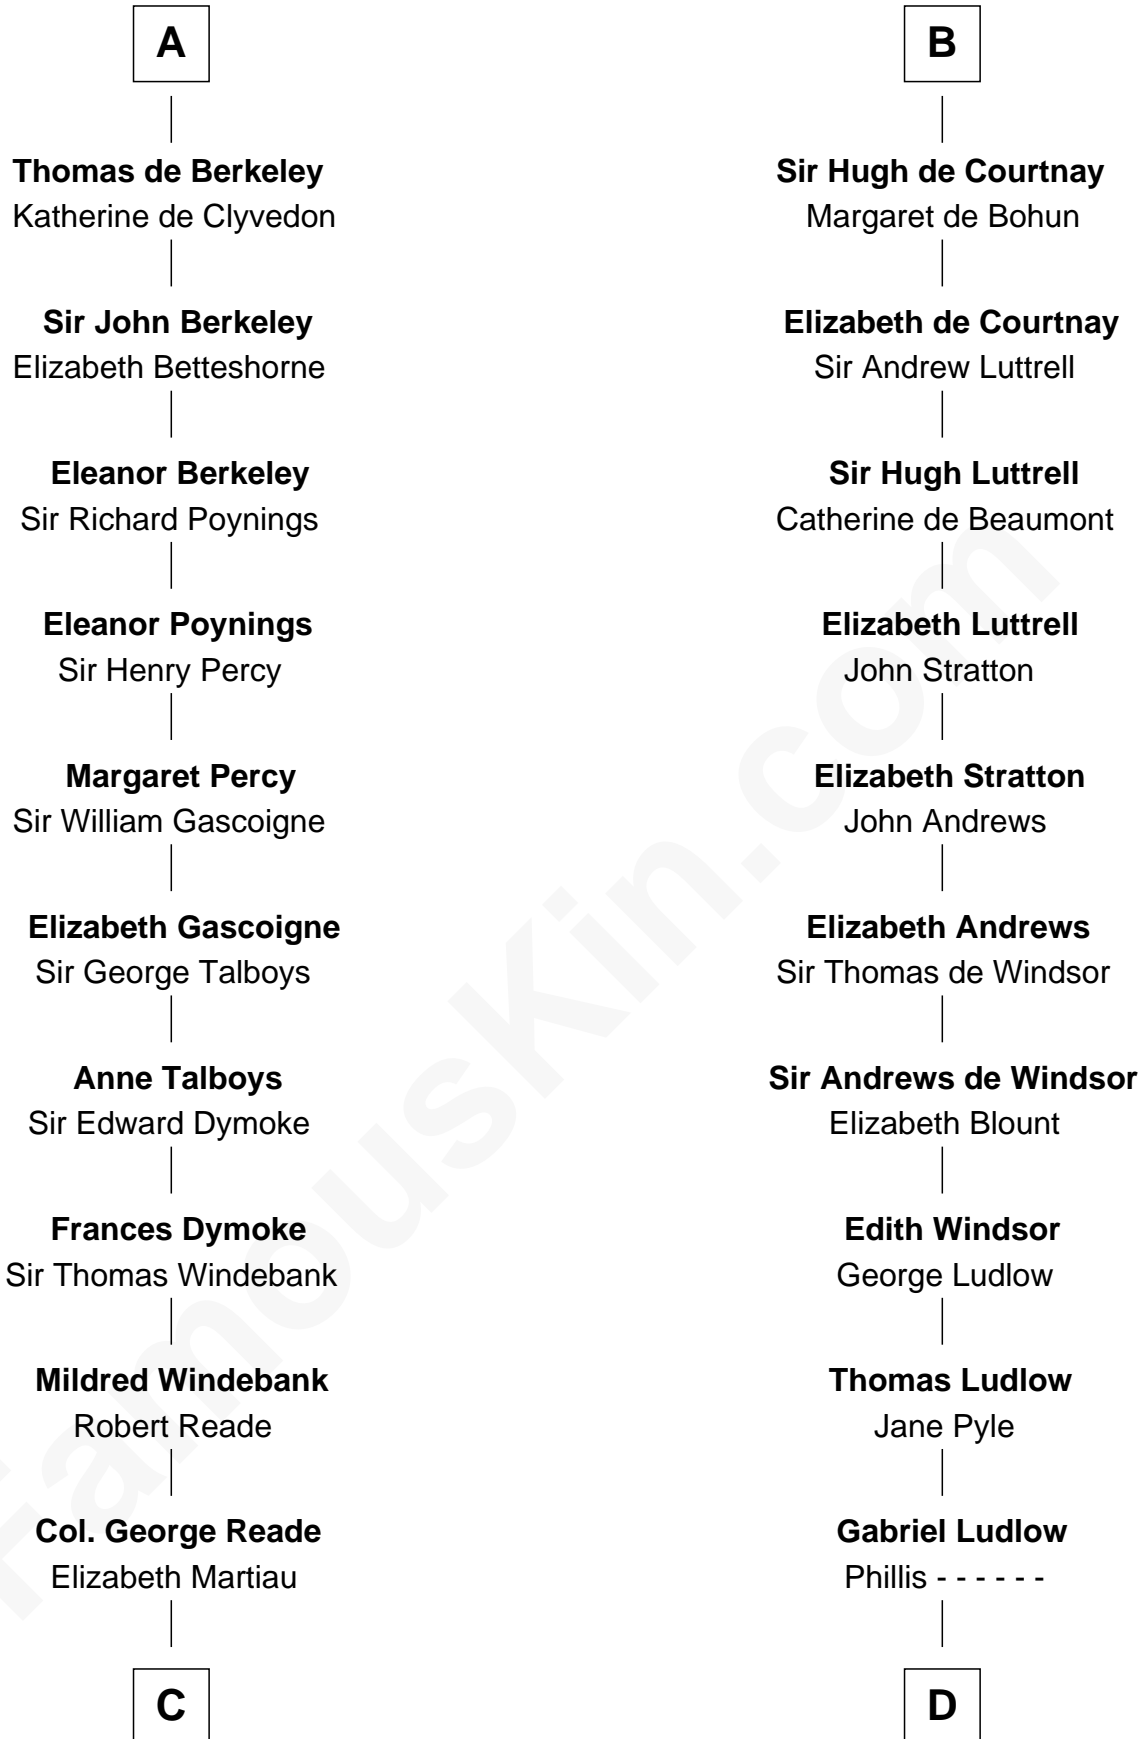

FamousKin.com Relationship Chart of

Meriwether Lewis

Lewis and Clark Expedition

21st cousin of

William Henry Harrison

9th U.S. President

Sir Robert de Beaumont

Isabel de Vermandois

C

Mildred Reade
Col. Augustine Warner

Elizabeth Warner
Col. John Lewis

Col. Robert Lewis
Jane Meriwether

William Lewis
Lucy Meriwether

Meriwether Lewis
Lewis and Clark Expedition

D

Sarah Ludlow
Col. John Carter