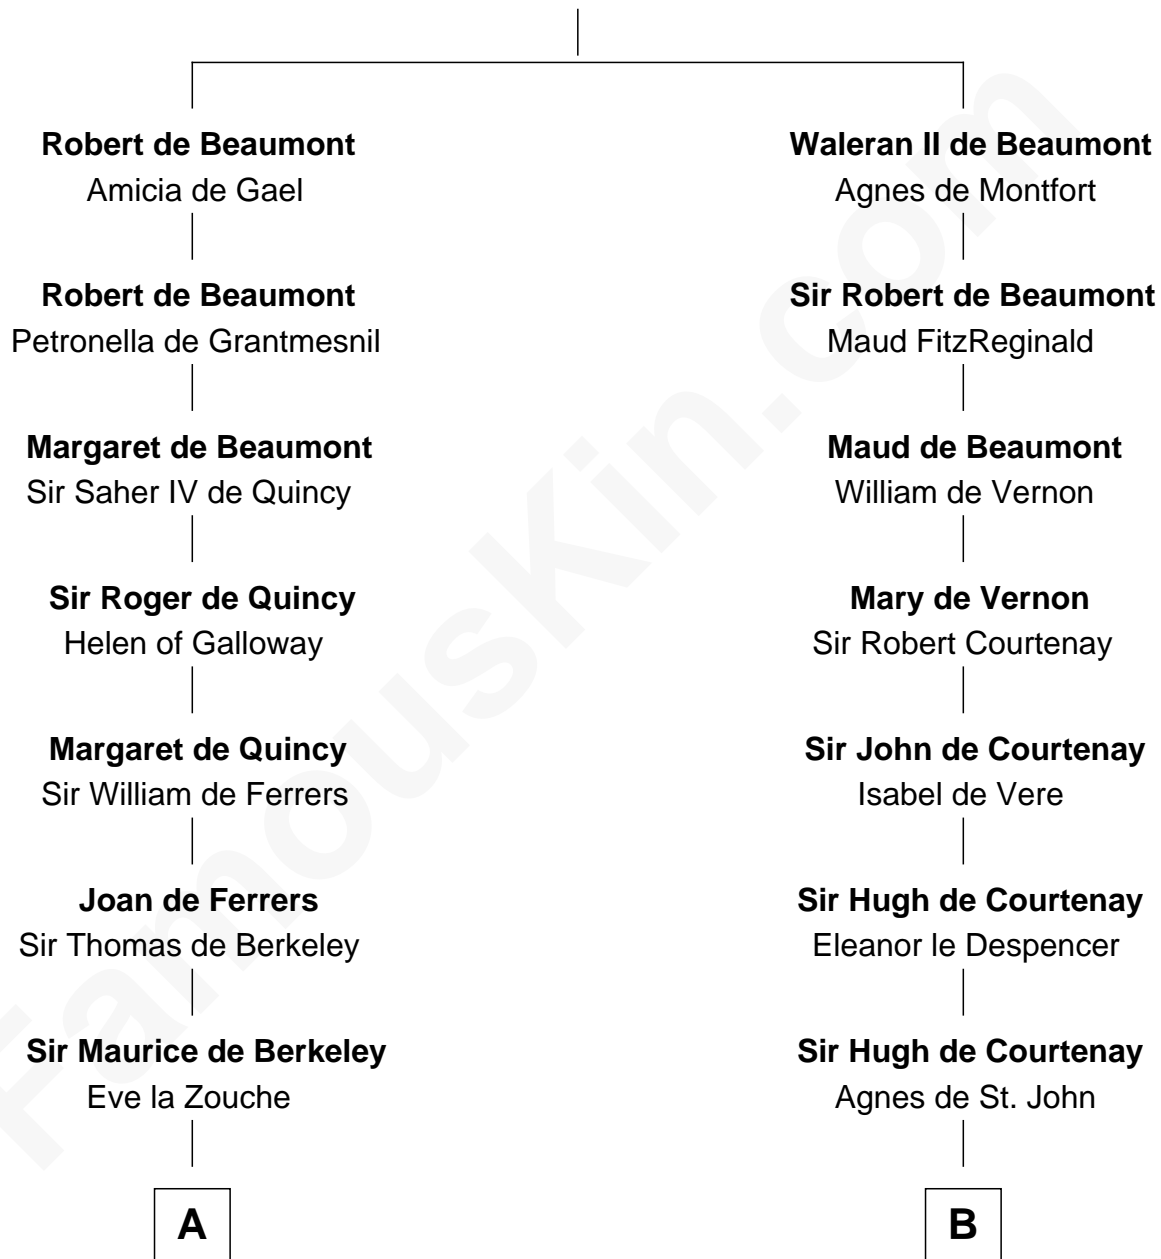

FamousKin.com Relationship Chart of

Meriwether Lewis

Lewis and Clark Expedition

21st cousin of

William Henry Harrison

9th U.S. President

Sir Robert de Beaumont

Isabel de Vermandois

C

Mildred Reade
Col. Augustine Warner

Elizabeth Warner
Col. John Lewis

Col. Robert Lewis
Jane Meriwether

William Lewis
Lucy Meriwether

Meriwether Lewis
Lewis and Clark Expedition

D

Sarah Ludlow
Col. John Carter