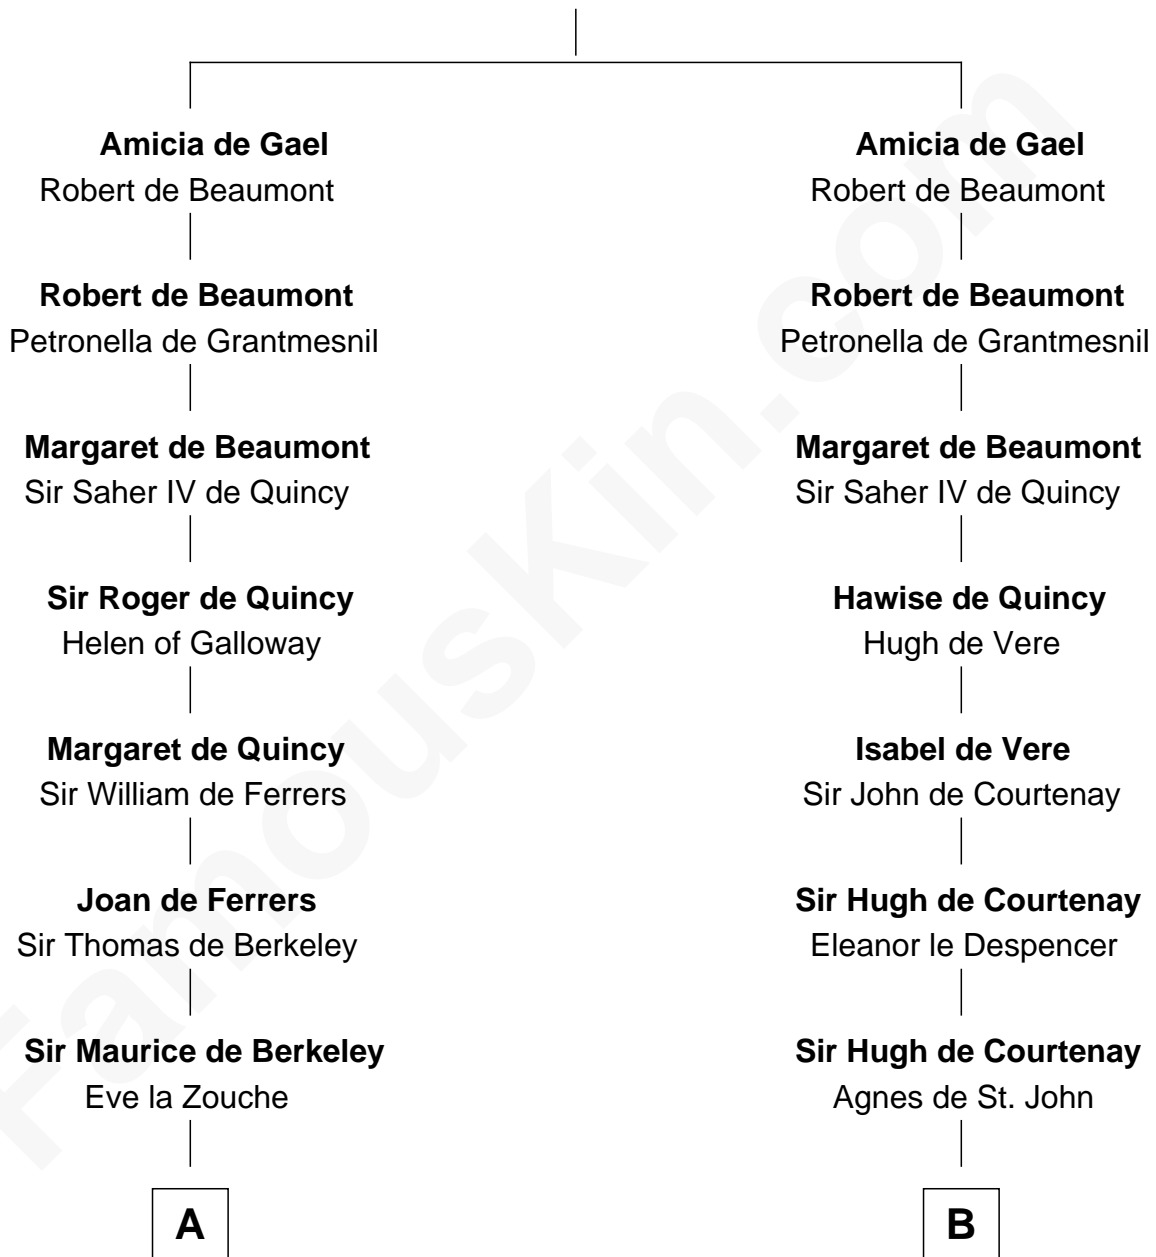

FamousKin.com Relationship Chart of

Meriwether Lewis

Lewis and Clark Expedition

21st cousin of

William Henry Harrison

9th U.S. President

Ralph de Gael

C

Mildred Reade
Col. Augustine Warner

Elizabeth Warner
Col. John Lewis

Col. Robert Lewis
Jane Meriwether

William Lewis
Lucy Meriwether

Meriwether Lewis
Lewis and Clark Expedition

D

Sarah Ludlow
Col. John Carter