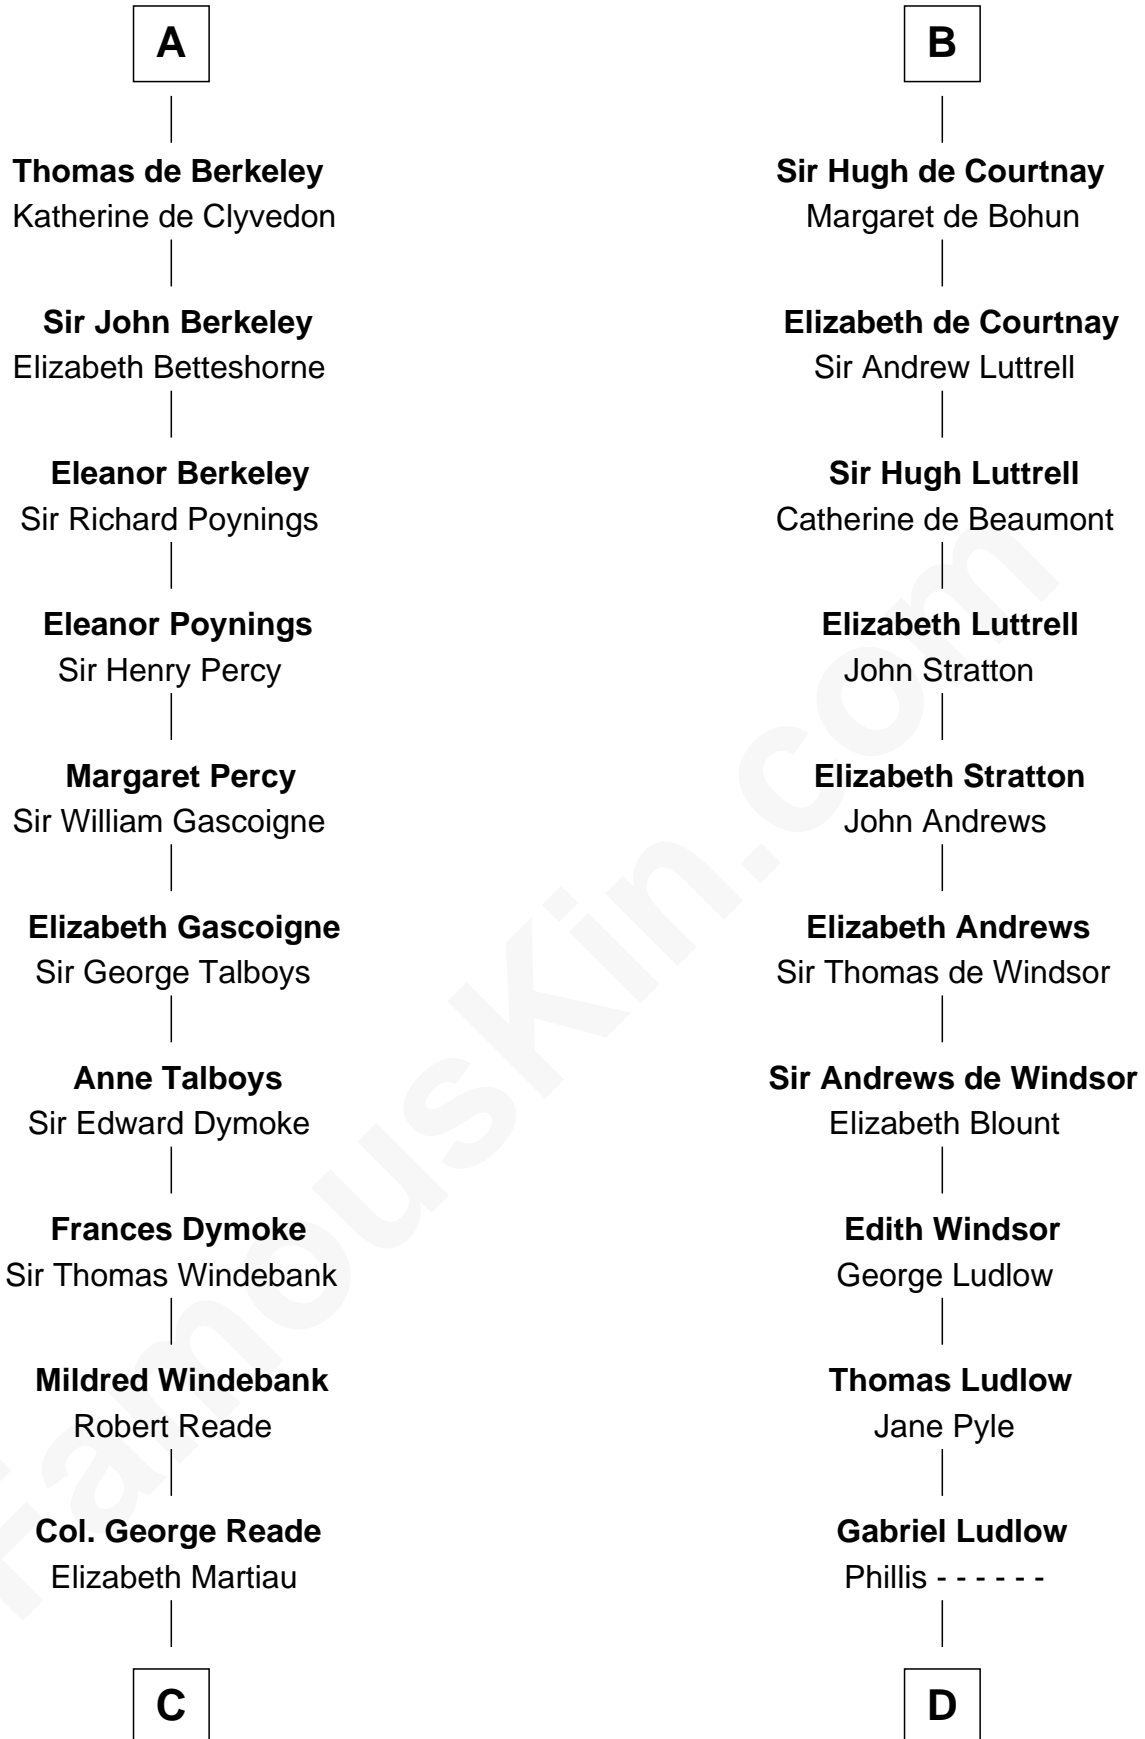

FamousKin.com Relationship Chart of

Meriwether Lewis

Lewis and Clark Expedition

21st cousin of

William Henry Harrison

9th U.S. President

Ralph de Gael

C

Mildred Reade
Col. Augustine Warner

Elizabeth Warner
Col. John Lewis

Col. Robert Lewis
Jane Meriwether

William Lewis
Lucy Meriwether

Meriwether Lewis
Lewis and Clark Expedition

D

Sarah Ludlow
Col. John Carter