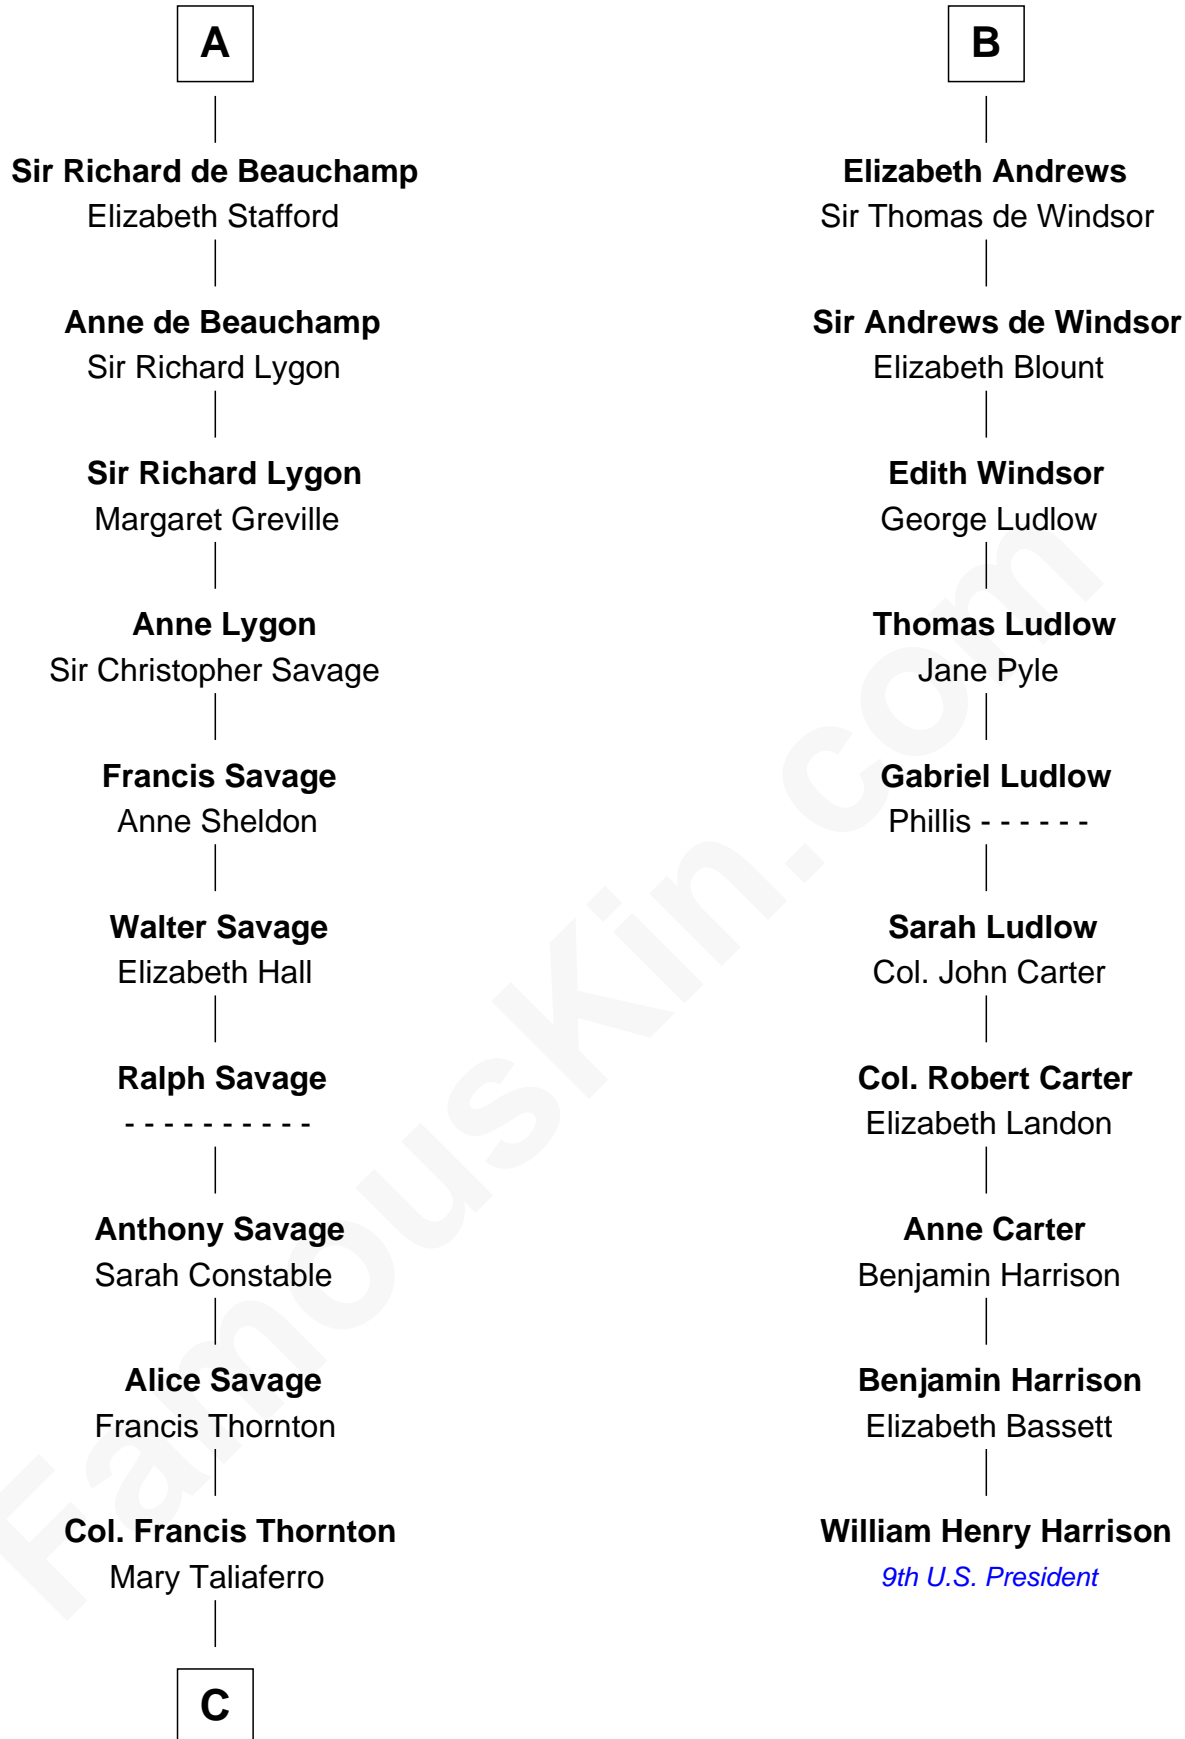

# FamousKin.com Relationship Chart of

**Meriwether Lewis**

*Lewis and Clark Expedition*

16th cousin 3 times removed of

**William Henry Harrison**

*9th U.S. President*

**Sir Hugh le Despencer**

Aveline Basset

**Margaret Despencer**

Robert de Ferrers

**Sir Edmund Ferrers**

Ellen Roche

**Margaret Ferrers**

John de Beauchamp

**A**

**Eleanor le Despencer**

Catherine de Beaumont

**Elizabeth Luttrell**

John Stratton

**Elizabeth Stratton**

John Andrews

**B**

**C**

**Elizabeth Thornton**  
Thomas Meriwether

**Lucy Meriwether**  
William Lewis

**Meriwether Lewis**  
*Lewis and Clark Expedition*

FamousKin.com