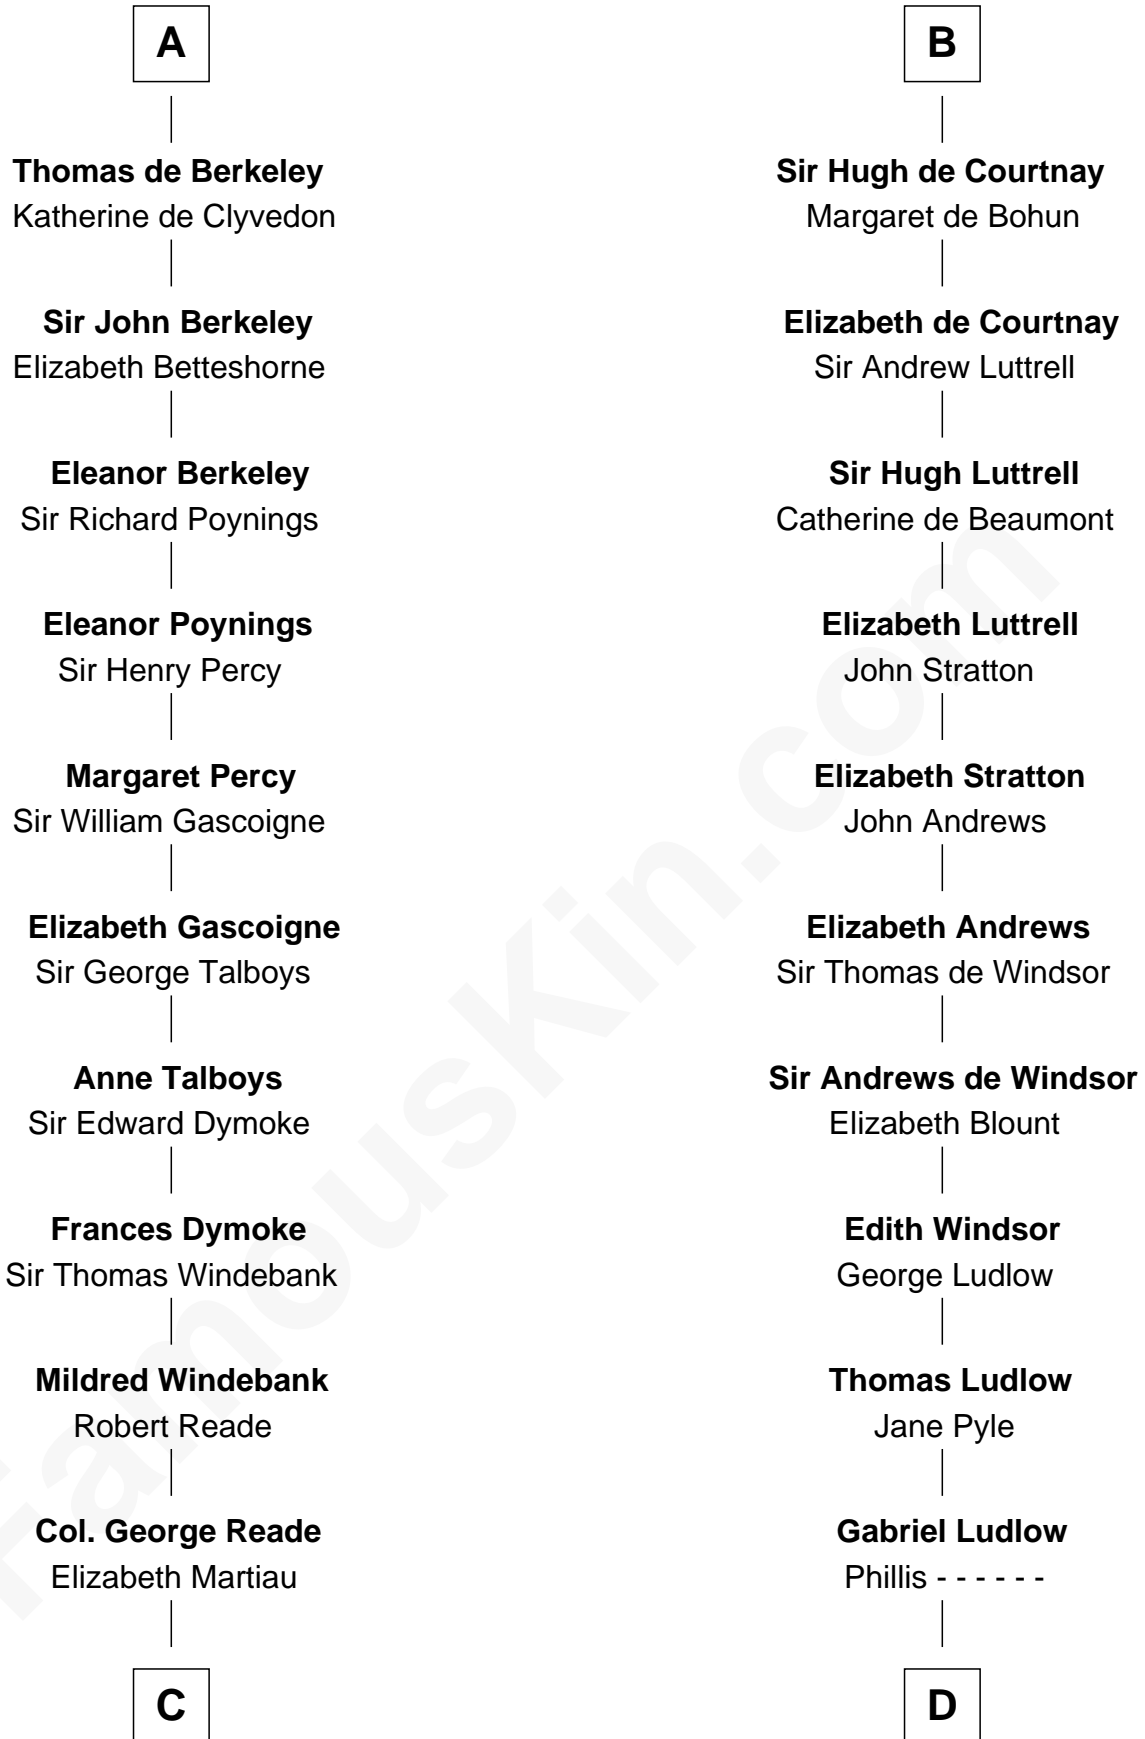

FamousKin.com Relationship Chart of

Meriwether Lewis

Lewis and Clark Expedition

21st cousin of

William Henry Harrison

9th U.S. President

Ivo de Grantmesnil

Filia de Gant

C

Mildred Reade
Col. Augustine Warner

Elizabeth Warner
Col. John Lewis

Col. Robert Lewis
Jane Meriwether

William Lewis
Lucy Meriwether

Meriwether Lewis
Lewis and Clark Expedition

D

Sarah Ludlow
Col. John Carter