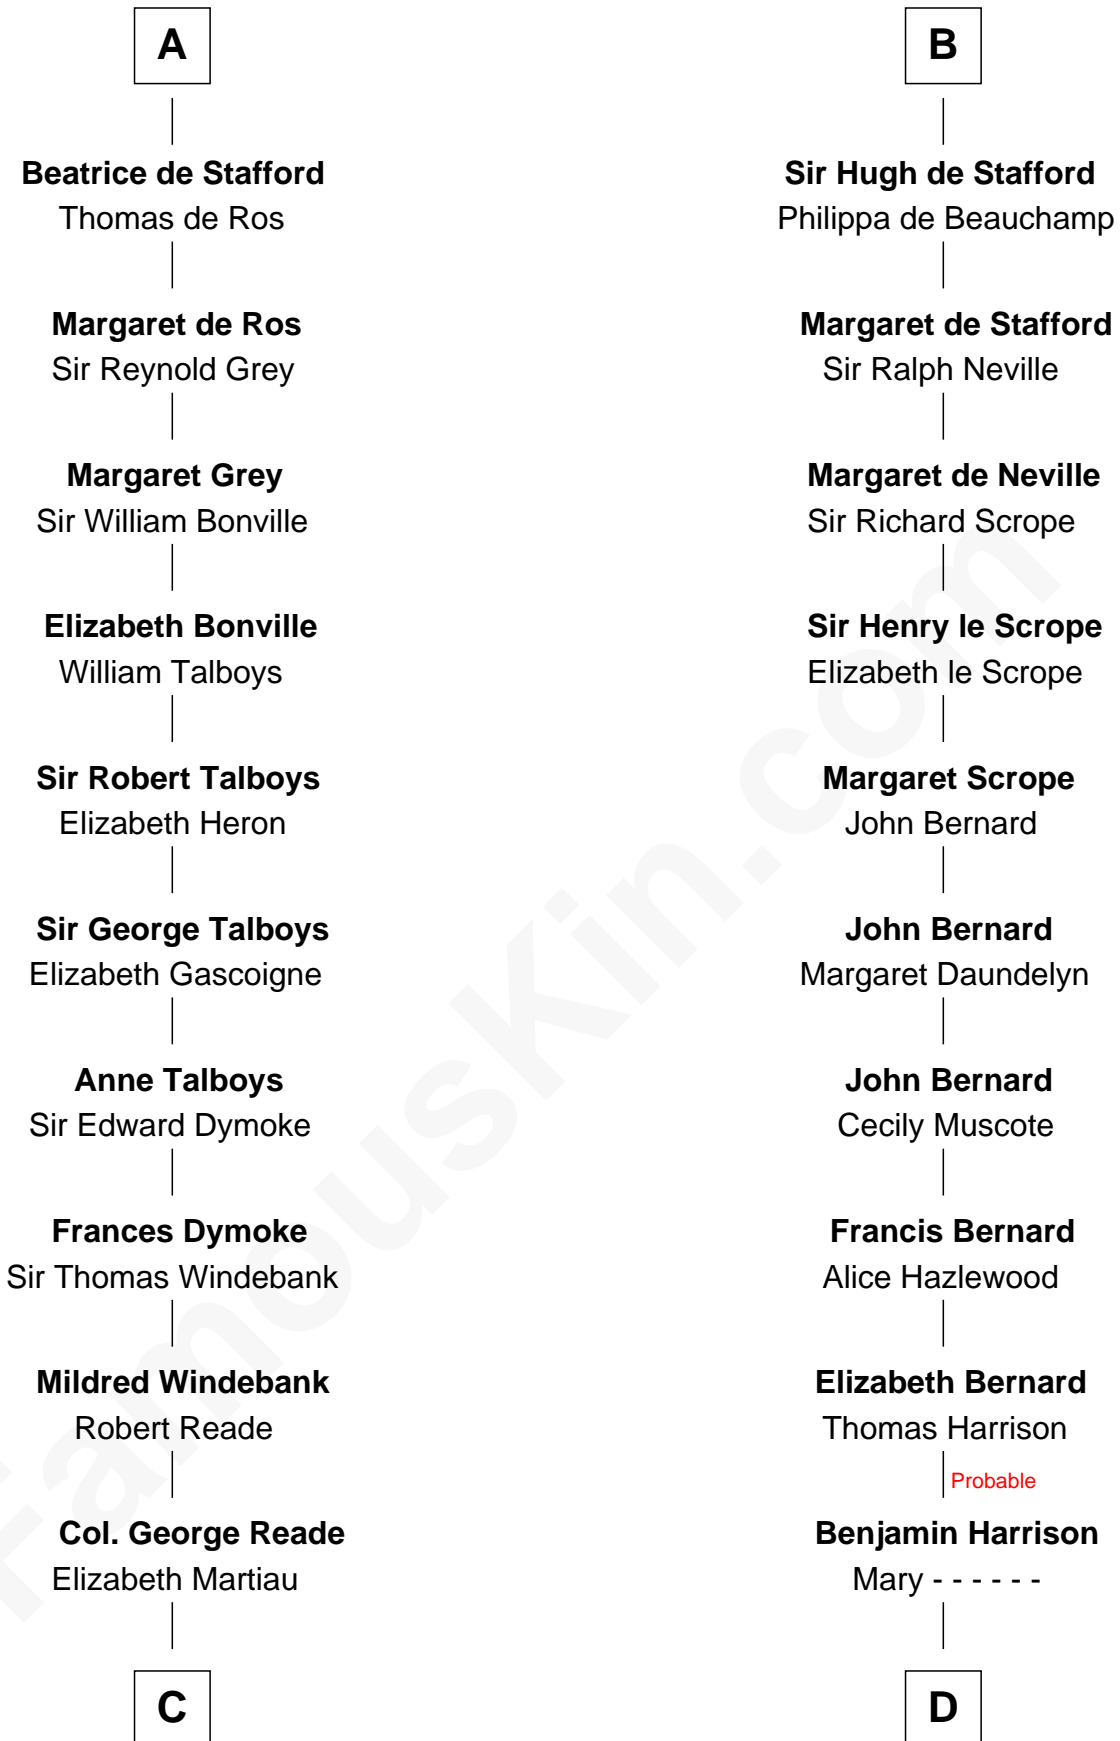

# FamousKin.com Relationship Chart of

**Meriwether Lewis**

*Lewis and Clark Expedition*

21st cousin of

**William Henry Harrison**

*9th U.S. President*

**William d'Aubenev**

Alice of Louvain

**C**

**Mildred Reade**  
Col. Augustine Warner

**Elizabeth Warner**  
Col. John Lewis

**Col. Robert Lewis**  
Jane Meriwether

**William Lewis**  
Lucy Meriwether

**Meriwether Lewis**  
*Lewis and Clark Expedition*

**D**

**Benjamin Harrison**  
Hannah Churchill

**Benjamin Harrison**  
Elizabeth Burwell

**Benjamin Harrison**  
Anne Carter

**Benjamin Harrison**  
Elizabeth Bassett

**William Henry Harrison**  
*9th U.S. President*