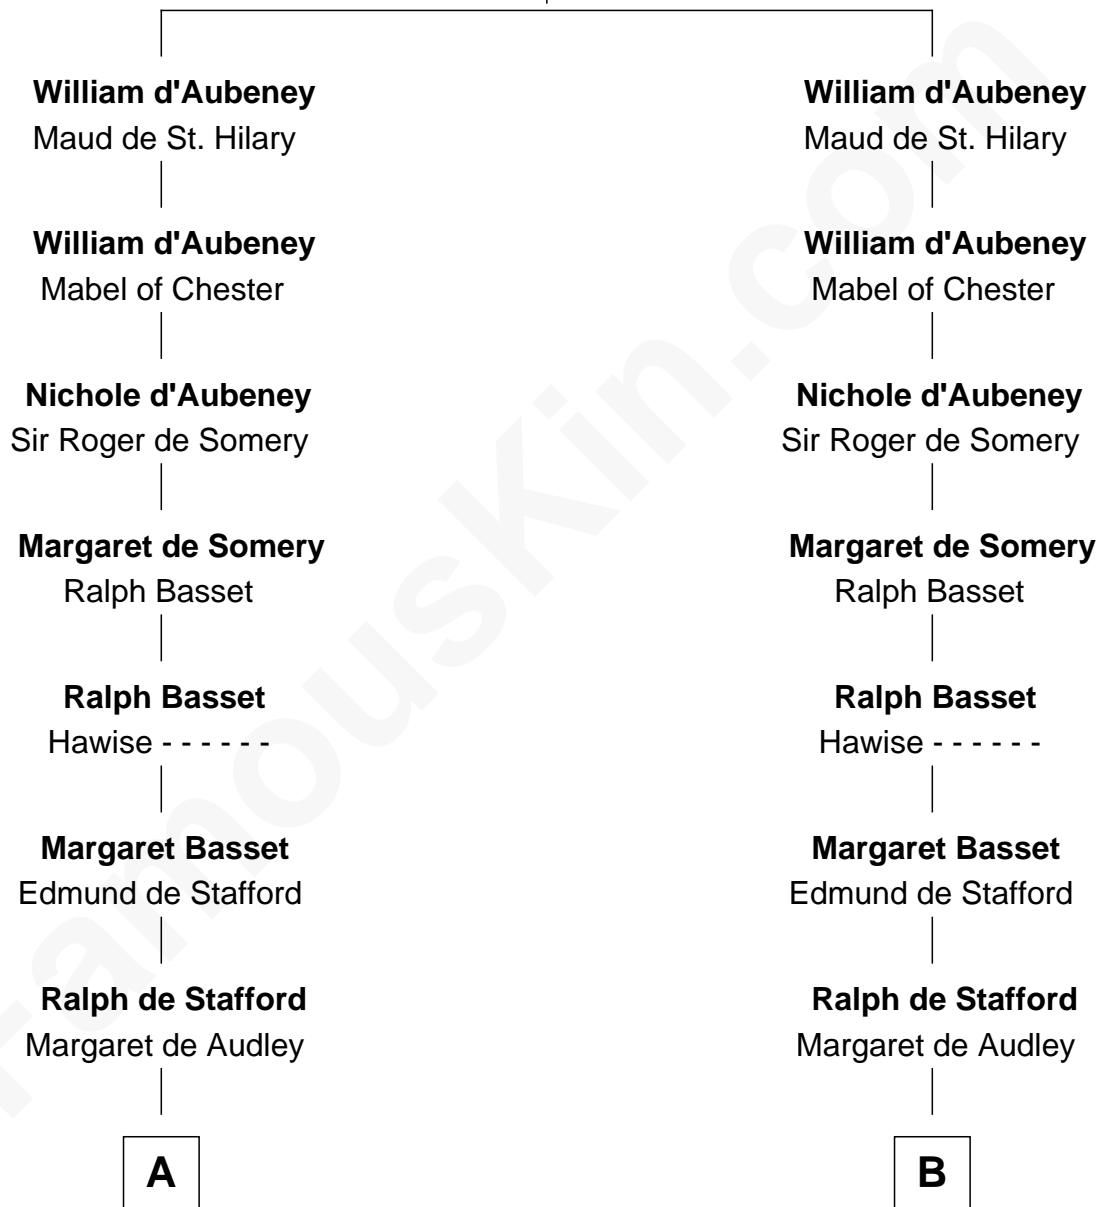

# FamousKin.com Relationship Chart of

**Meriwether Lewis**

*Lewis and Clark Expedition*

21st cousin of

**William Henry Harrison**

*9th U.S. President*

**William d'Aubenev**

Alice of Louvain

**C**

**Mildred Reade**  
Col. Augustine Warner

**Elizabeth Warner**  
Col. John Lewis

**Col. Robert Lewis**  
Jane Meriwether

**William Lewis**  
Lucy Meriwether

**Meriwether Lewis**  
*Lewis and Clark Expedition*

**D**

**Benjamin Harrison**  
Hannah Churchill

**Benjamin Harrison**  
Elizabeth Burwell

**Benjamin Harrison**  
Anne Carter

**Benjamin Harrison**  
Elizabeth Bassett

**William Henry Harrison**  
*9th U.S. President*