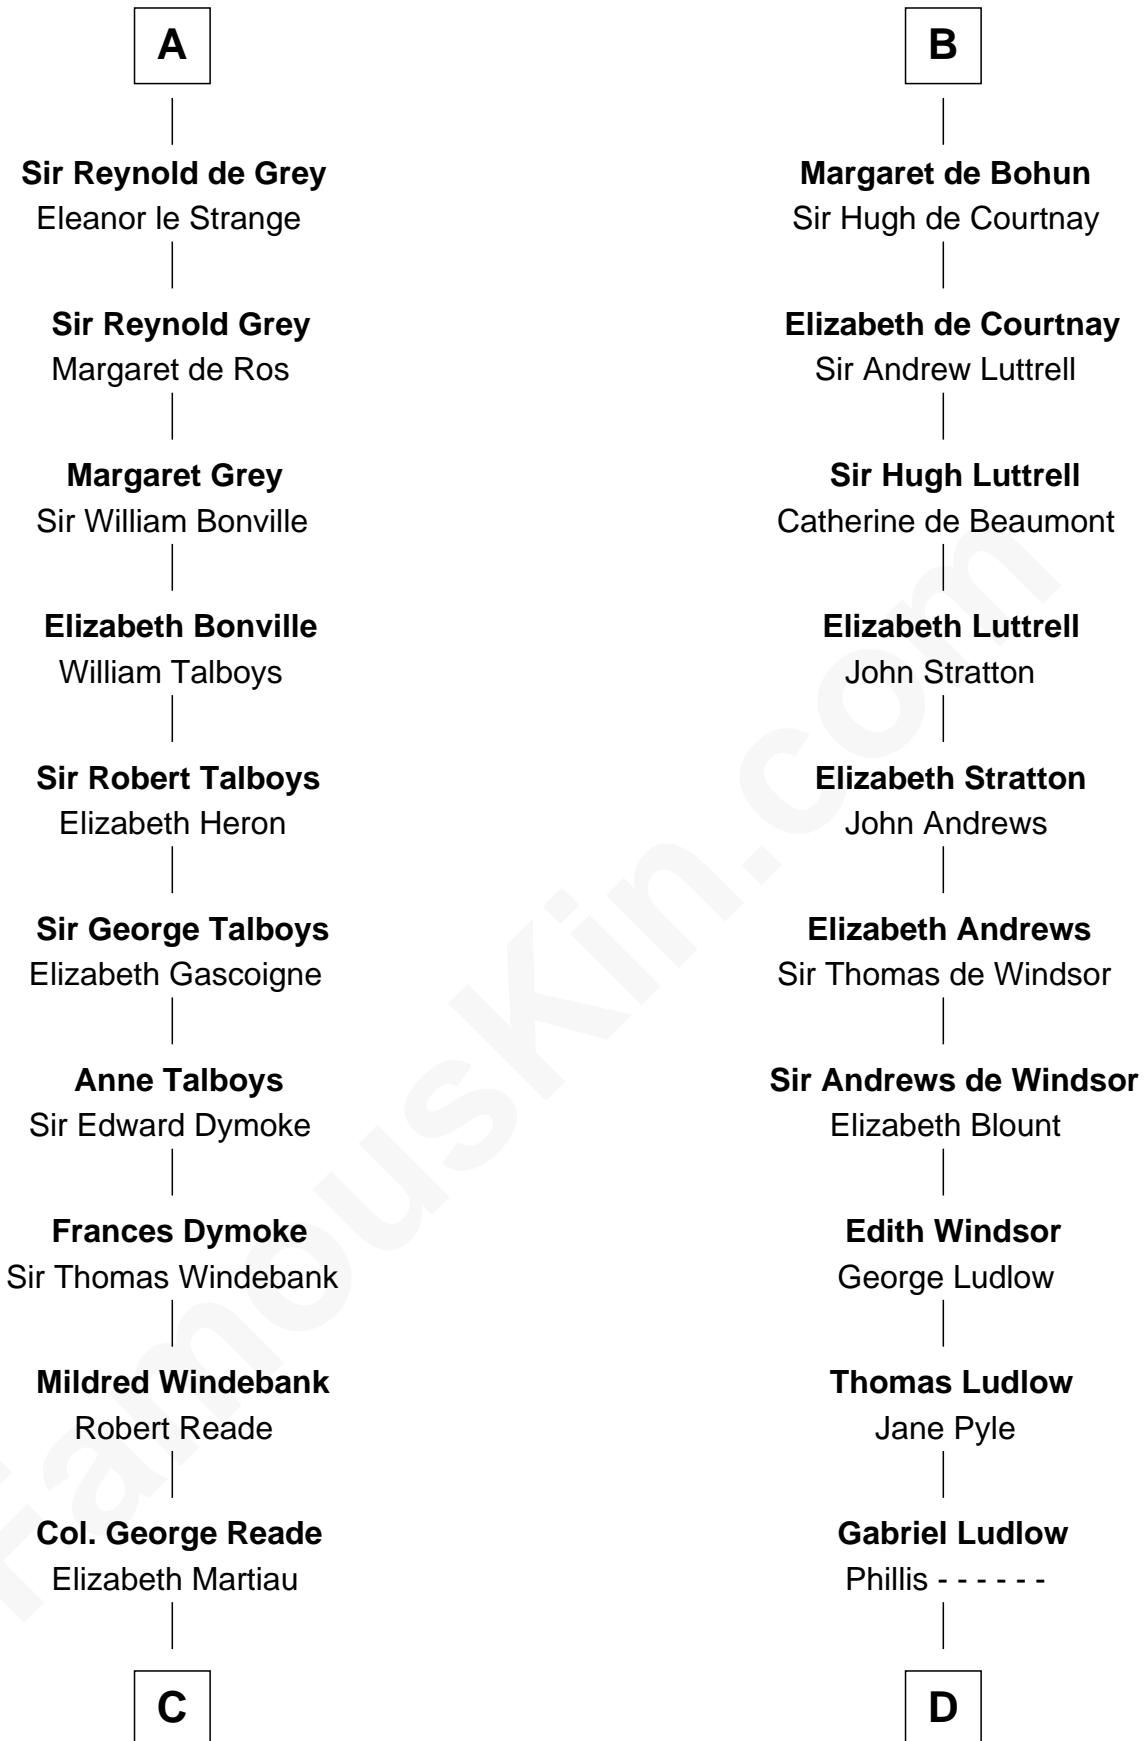

FamousKin.com Relationship Chart of

Meriwether Lewis

Lewis and Clark Expedition

21st cousin of

William Henry Harrison

9th U.S. President

C

Mildred Reade
Col. Augustine Warner

Elizabeth Warner
Col. John Lewis

Col. Robert Lewis
Jane Meriwether

William Lewis
Lucy Meriwether

Meriwether Lewis
Lewis and Clark Expedition

D

Sarah Ludlow
Col. John Carter

Col. Robert Carter
Elizabeth Landon