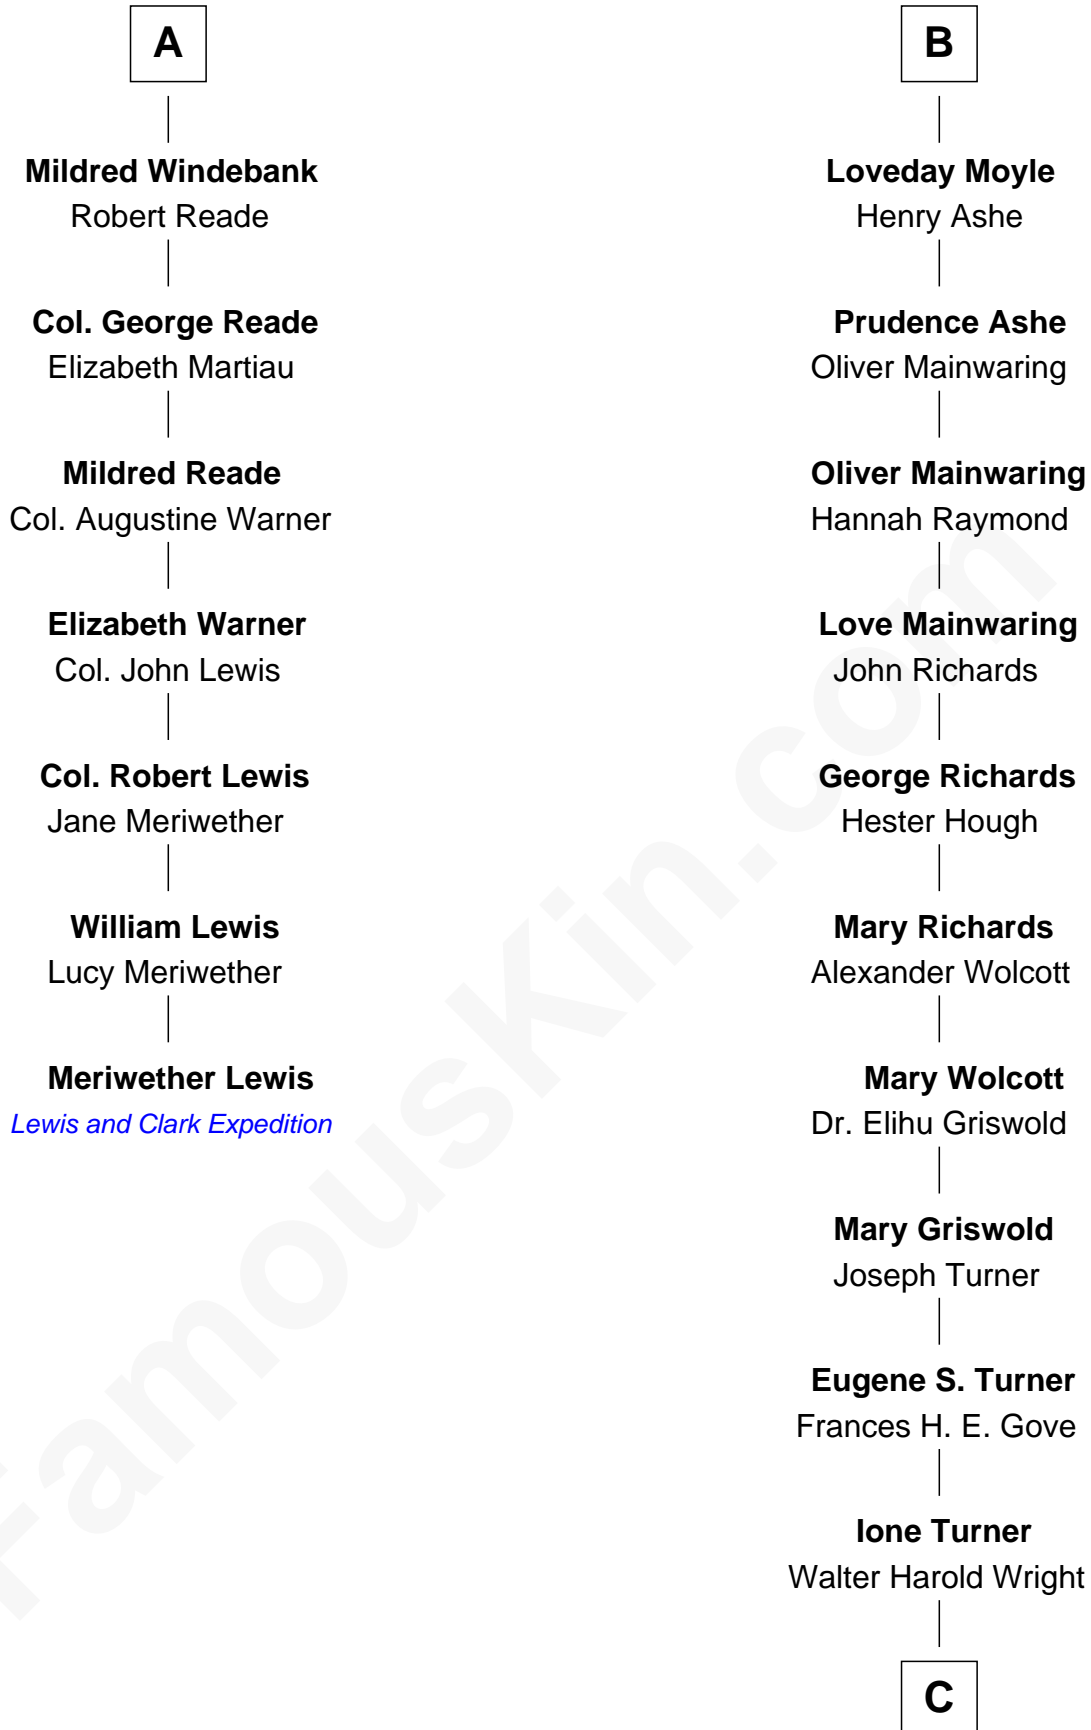

# FamousKin.com Relationship Chart of

**Meriwether Lewis**

*Lewis and Clark Expedition*

13th cousin 7 times removed of

**Ed Helms**

*TV and Movie Actor*

**C**

**Inez Emeline Wright**  
George Pullen Jackson

**Frances Helen Jackson**  
Fitzgerald Sale Parker

**Pamela Ann Parker**  
John A. Helms

**Ed Helms**  
*TV and Movie Actor*

FamousKin.com